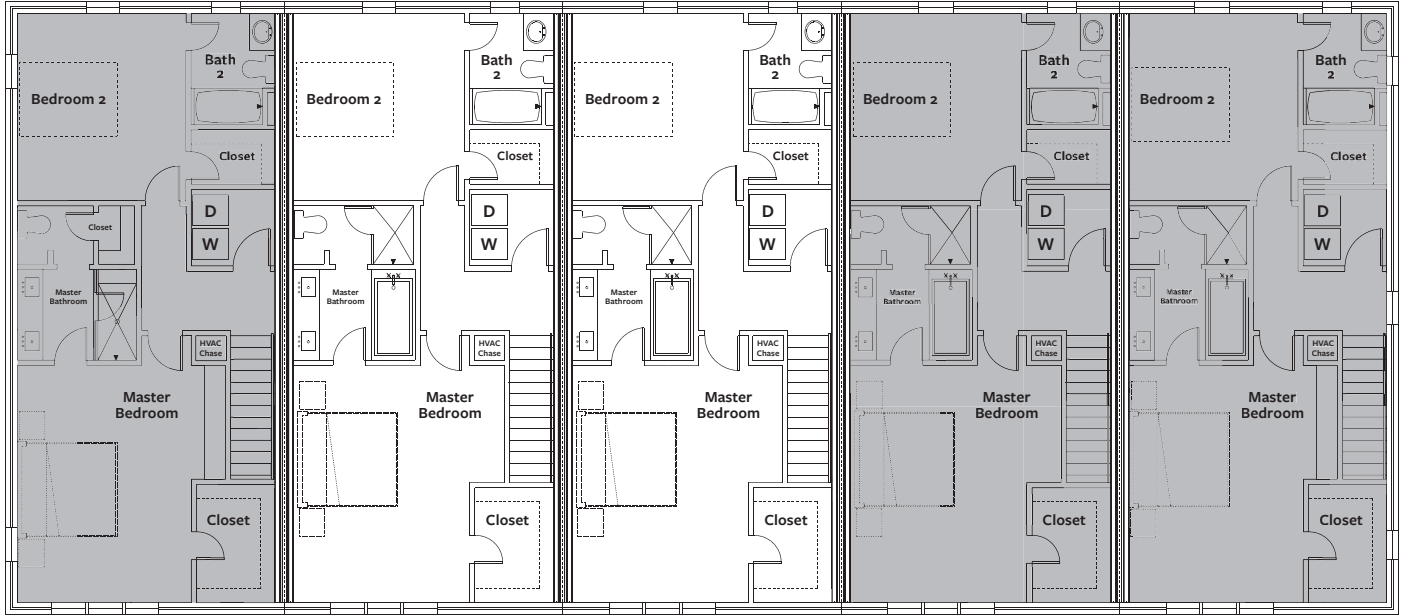

# Hampstead Inventory Homes

The Lexington Townhomes | 1,760 sq. ft. conditioned approx.

Lot R-17  
3 Bedroom, 3 Bath

**SOLD**

Lot R-18  
3 Bedroom, 3 Bath

\$259,500

Lot R-19  
2 Bedroom, 2.5 Bath

\$254,500

Lot R-20  
3 Bedroom, 3 Bath

**SOLD**

Lot R-21  
3 Bedroom, 3 Bath

**SOLD**

For more information, visit our Hampstead Sales Home located at 7802 Portman Street.  
334.270.6730 | [sales@hampsteadcommunityrealty.com](mailto:sales@hampsteadcommunityrealty.com) | [www.hampsteadliving.com](http://www.hampsteadliving.com)