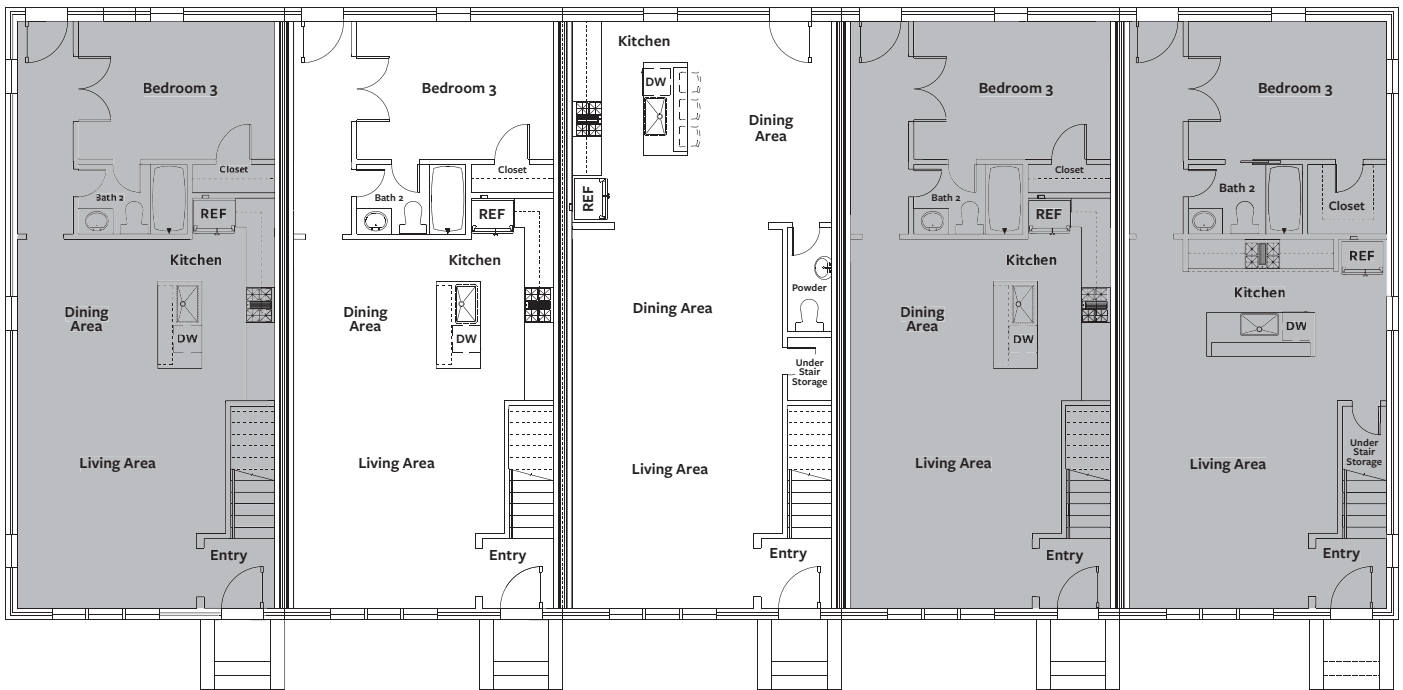

# Hampstead Inventory Homes

The Lexington Townhomes | 1,760 sq. ft. conditioned approx.

Lot R-17  
3 Bedroom, 3 Bath

**SOLD**

Lot R-18  
3 Bedroom, 3 Bath

\$259,500

Lot R-19  
2 Bedroom, 2.5 Bath

\$254,500

Lot R-20  
3 Bedroom, 3 Bath

**SOLD**

Lot R-21  
3 Bedroom, 3 Bath

**SOLD**

For more information, visit our Hampstead Sales Home located at 7802 Portman Street.  
334.270.6730 | [sales@hampsteadcommunityrealty.com](mailto:sales@hampsteadcommunityrealty.com) | [www.hampsteadliving.com](http://www.hampsteadliving.com)