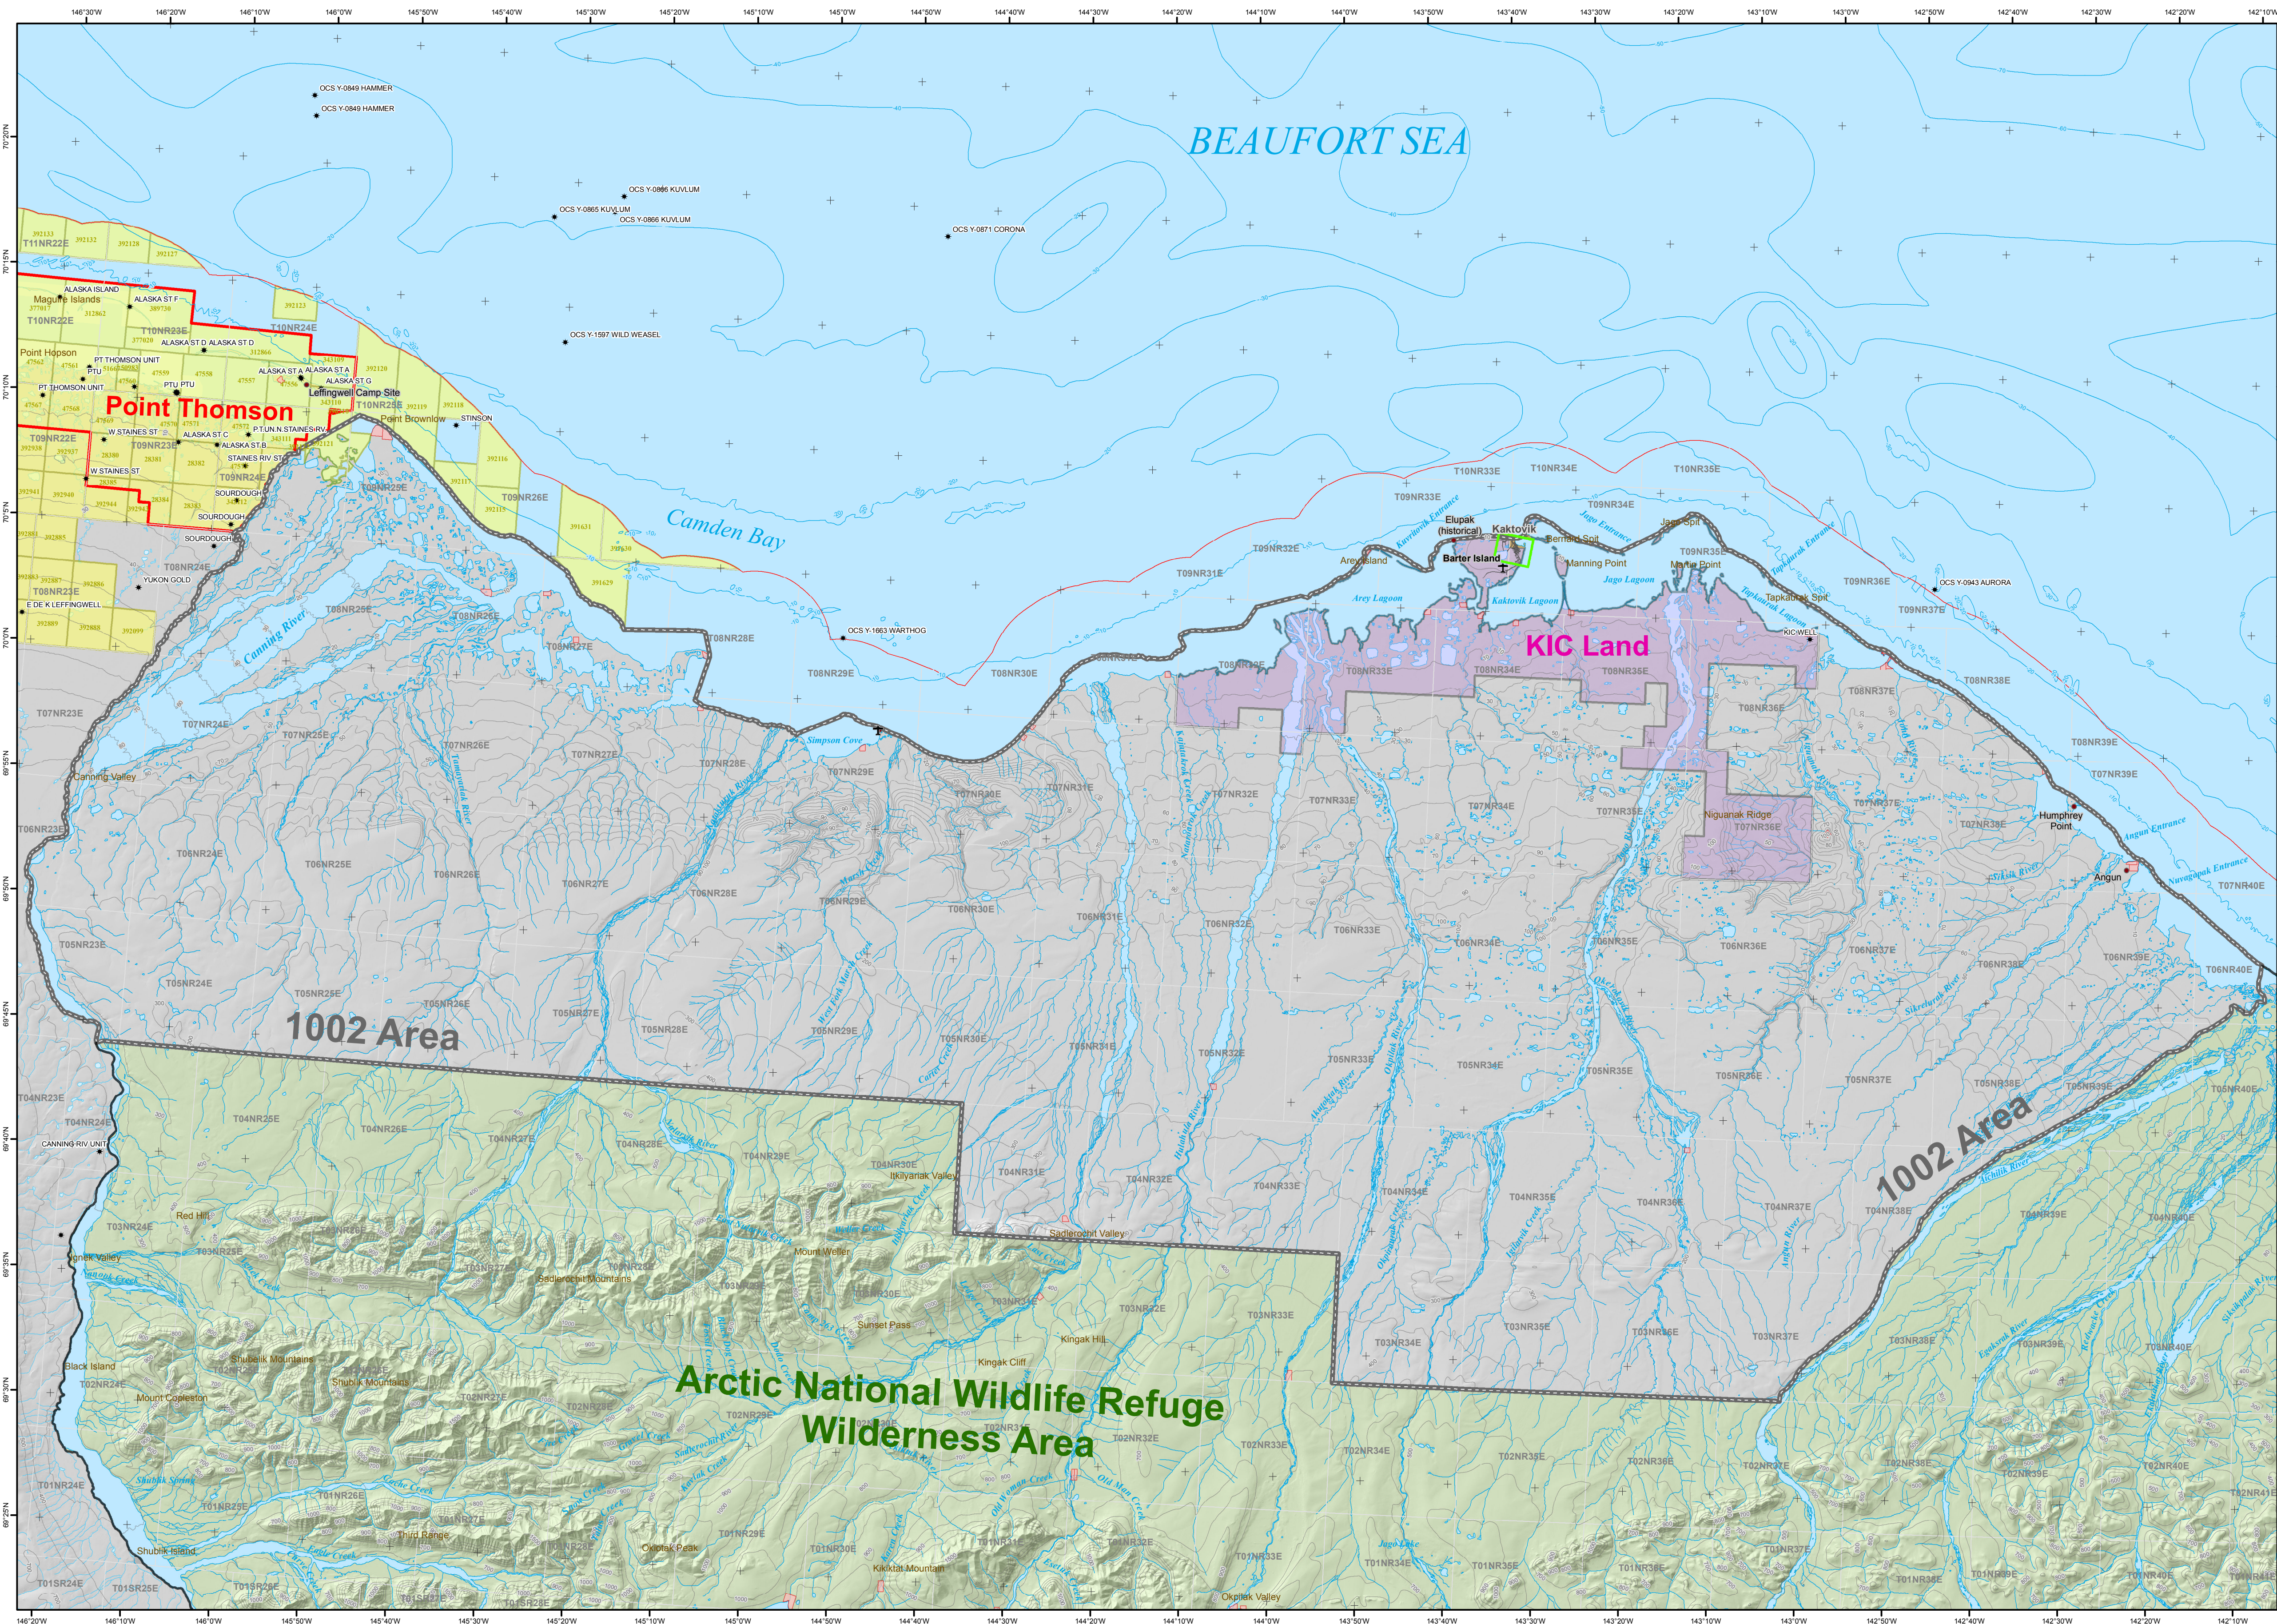

Arctic National Wildlife Refuge: 1002 Area

Resource Data
PEOPLE / TECHNOLOGY / RESULTS

www.resource-data.com
560 E 34th Ave #100
Anchorage, AK 99503
(907) 563-8100
info@resource-data.com
http://anwr.resource-data.com/