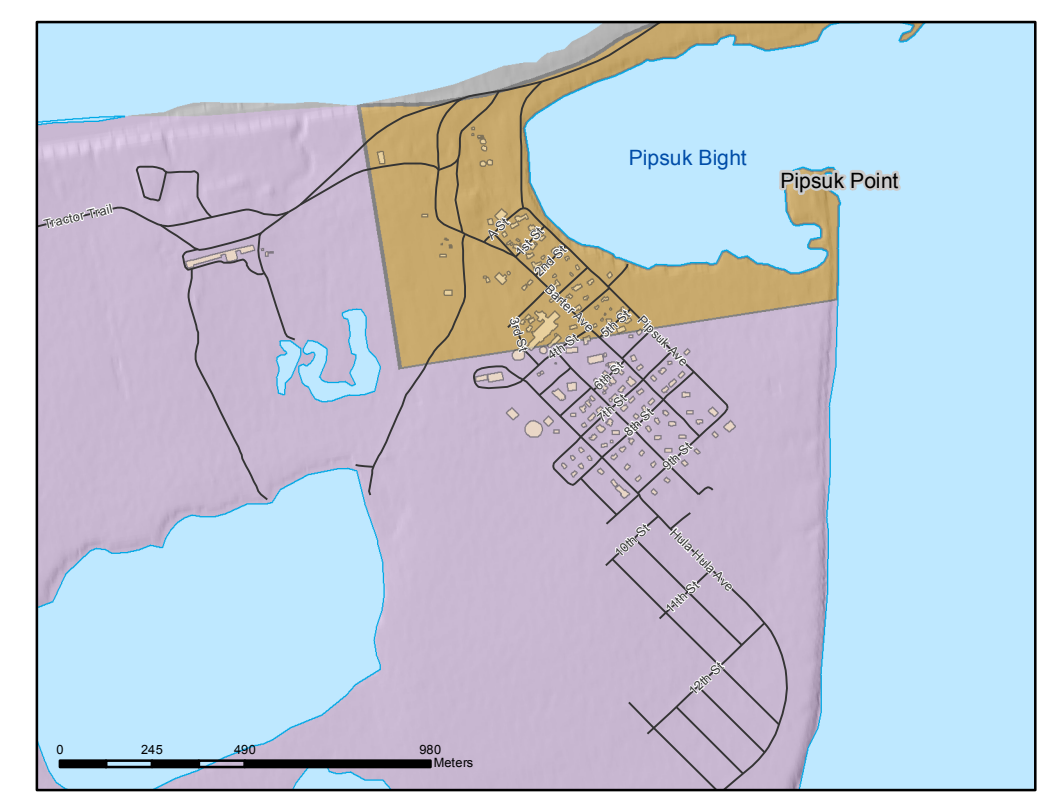

Kaktovik Detail

- ★ Oil and Gas Wells
- Contours (meters)
- Bathymetry (feet)
- ▭ 1002 Area Boundary
- ▭ KIC Land
- ▭ Military Land
- ▭ Arctic NWR Wilderness Area
- ▭ Native Allotments
- ▭ Oil and Gas Units
- ▭ Oil and Gas Leases
- ▭ Kaktovik Inset Boundary

Scale: 1:250,000