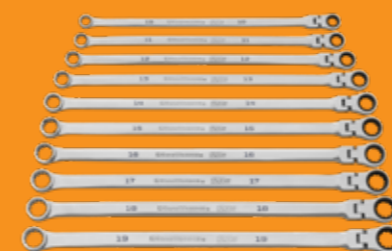

[For full contents list please click here](#)

SCAN ME

to learn more

GEAR UP! with **GW GEARWRENCH®**

ONLY FOR APPRENTICES

GW GEARWRENCH®
513 Pc Combination Tool Kit + 42" Tool Chest & Trolley

Mat No: 89920

\$4299

BONUS
for apprentices only!

10 Pc. 120XP™ Universal Spline XL Flex Head GearBox™ Ratcheting Metric Wrench Set Mat No: 86126

Bonus valued at **\$470.70**

CONTENTS:

- 94pc 1/4", 3/8" & 1/2" Socket Set in EVA
- 24pc Metric & SAE Ratcheting Wrench Set in EVA
- 39pc Ratcheting Screwdriver Set
- 20pc screwdriver Set
- 15pc Long Pattern Combination Wrenches Metric
- 15pc Long Pattern Combination Wrenches SAE
- 12pc Punch & Chisel Set
- 12pc Plier Set
- 11pc Flex Head Flare Nut Metric & SAE
- 13pc Torx Bit Socket Set
- 12pc Hex Bit Metric Socket Set
- 12pc Hex Bit SAE Socket Set
- 5pc Screw Extractor Set
- 26pc Hex Key Set
- 8pc Security Torx Hex Key set
- 3pc Adjustable Wrench Set
- 20pc Stubby Combination Wrenches Metric & SAE
- 41pc Ratcheting Wrench Insert Bit Set
- 10pc All 10mm Socket Set
- 10pc All 12mm Socket Set
- LED Work Light
- 11pc Hook & Pick Set
- 40pc Tap & Die Set
- 35pc Microdriver Set
- Breaker Bars
- 10pc Universal Adapter Set
- Magnetic Parts Tray
- Hammers, Mirrors, Magnets, Hacksaw, Tape Measure, Fender Cover and more...