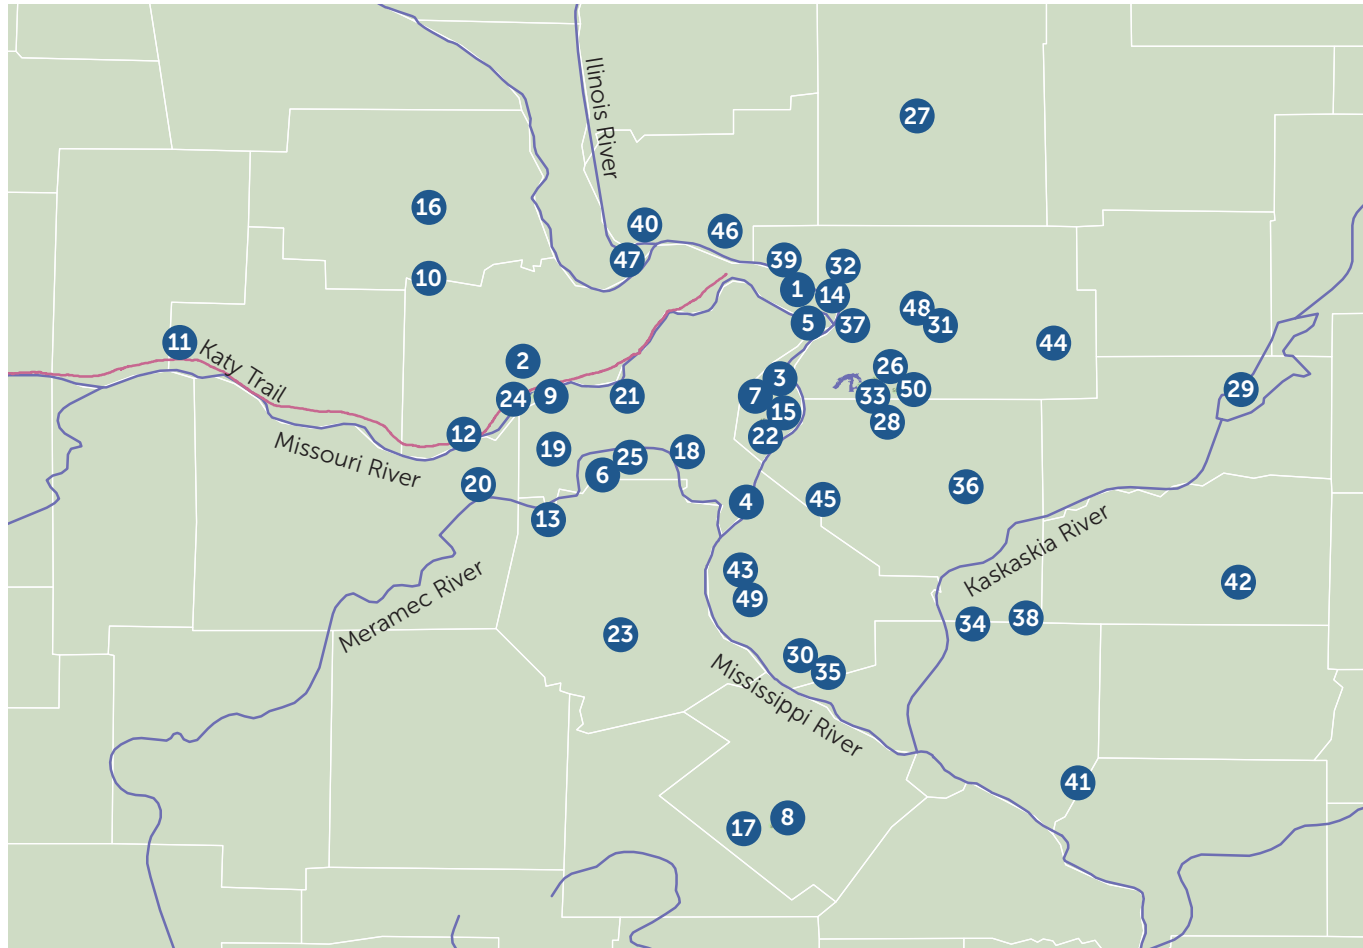

MEET ME *Outdoors* **IN ST. LOUIS**

Nearby Nature Map | 50 places to love

Our greater St. Louis eco-region is like none other—home to forests, farms, parks, prairies, caves, bluffs, glades, wetlands, meadows, lakes, streams, and an iconic river confluence. The region boasts so many nature-rich sites, from urban oases to outer-rim reserves, just waiting to be explored, enjoyed, and loved. Here’s a few of our favorites.

MISSOURI:

1. Audubon Center at Riverlands
2. August A. Busch Memorial Conservation Area
3. Bellefontaine & Calvary Cemeteries
4. Cliff Cave Park
5. Columbia Bottom Conservation Area
6. Endangered Wolf Center
7. Forest Park
8. Hawn State Park
9. Howell Island Conservation Area
10. Indian Camp Creek Park
11. Katy Trail State Park
12. Klondike Park
13. LaBarque Creek Conservation Area
14. Maple Island Conservation Area
15. Missouri Botanical Garden
16. Northwoods/Big Sugar Creek Wild Areas
17. Pickle Springs Natural Area
18. Powder Valley Conservation Nature Center
19. Rockwoods Reservation
20. Shaw Nature Reserve
21. Sophia M. Sachs Butterfly House
22. Tower Grove Park
23. Victoria Glades Conservation Area
24. Weldon Spring Conservation Area
25. World Bird Sanctuary

- ❑ **Great American Total Solar Eclipse** | Aug. 21 | Jefferson Barracks Park
- ❑ **50th Annual Operation Clean Stream** | Aug. 26–27 | Meramec River
- ❑ **Race for the Rivers** | Aug. 26 | Washington to St. Charles, MO