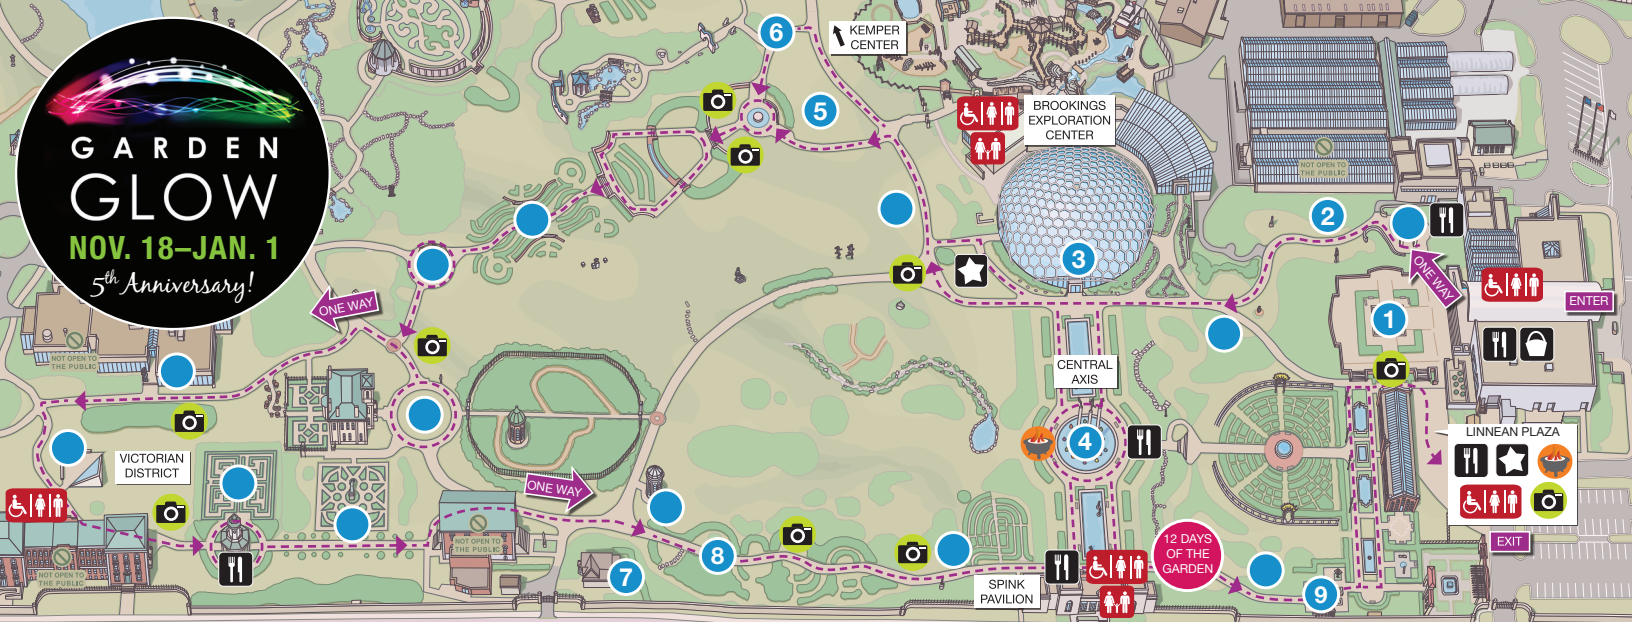

Sponsored Exhibits

- **1** Sparkling Spoehrer Plaza
  Sponsored by Wells Fargo Advisors
- **2** Field of Lights
  Sponsored by Williams Patent Crusher & Pulverizer Co. Inc.
- **3** Illumitron
  Sponsored by Monsanto

- **4** Fire and Light
  Sponsored by Wells Fargo Advisors
- **5** Botanical Luminaries
  Sponsored by Maritz
- **6** Twinkling Tunnel
  Sponsored by UMB Bank

- **7** Holiday House
  Sponsored by The Boeing Company
- **8** Frosted Forest
  Sponsored by David and Lelia Farr
- **9** Kiss Goodnight
  Sponsored by Moneta Group—Dan and Peggy West

Key

	Sponsored Exhibit		S'mores Toasting Pits
	NEW Exhibit		Shopping
	Exhibit		Food and Beverage
	Take a photo here!		Children's Activities
	Accessible Restroom or Temporary Restroom		Family Restroom