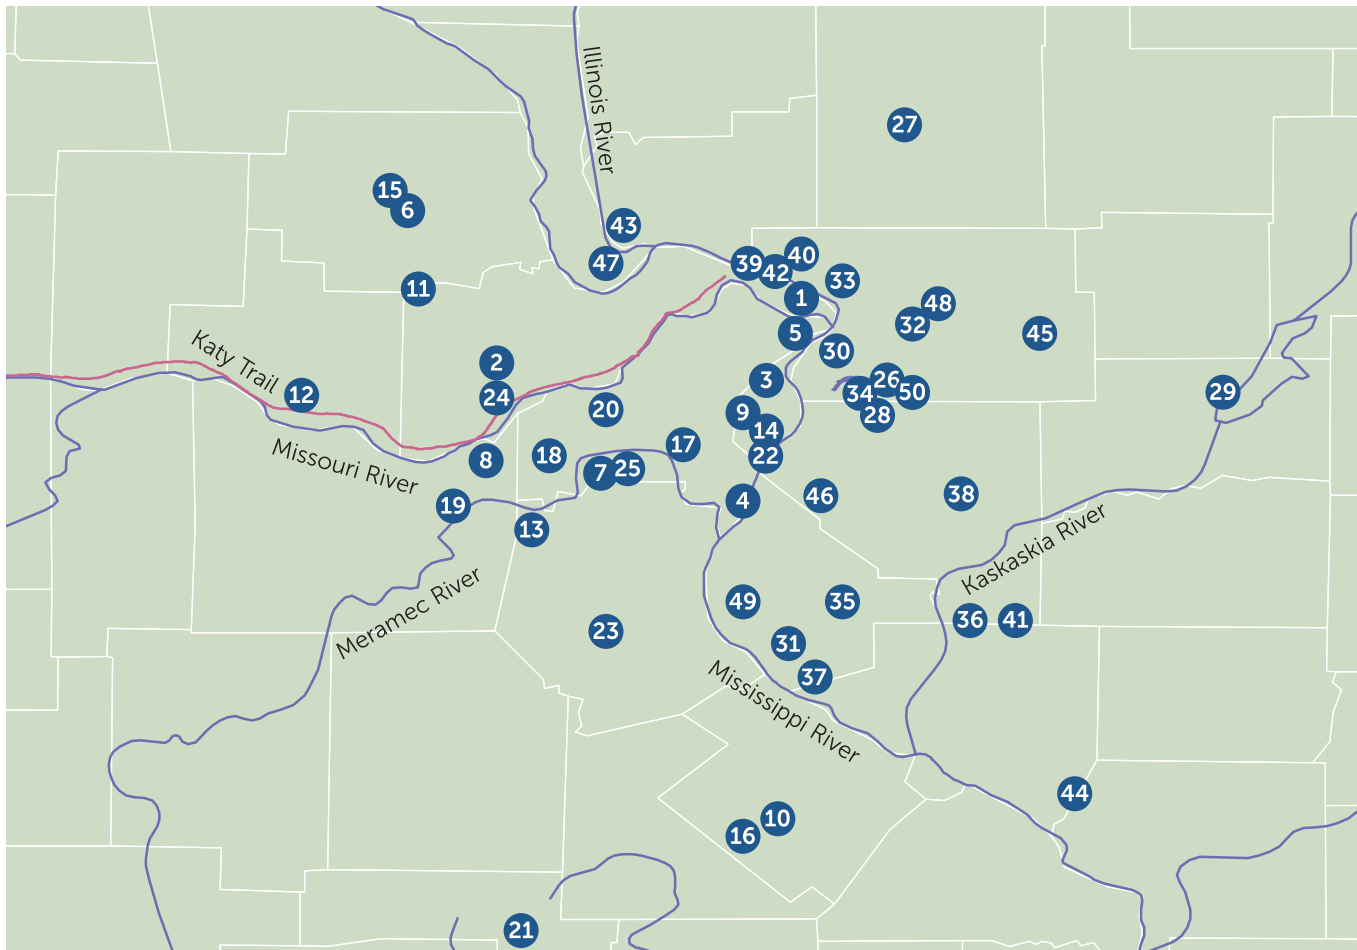

MEET ME Outdoors IN ST. LOUIS

Nearby Nature Map 50 places to love

biodiverseCity
st. louis

Our greater St. Louis eco-region is like none other—home to parks, prairies, forests, farms, caves, bluffs, grasslands, wetlands, lakes, creeks, and one of America’s most iconic river confluences. The region boasts so many nature-rich sites, from urban oases to outer-rim reserves, just waiting to be explored, enjoyed, and loved.

Here are a few of our favorites, along with 100+ ways to experience them throughout 2018!

MISSOURI:

1. Audubon Center at Riverlands
2. Aug. A. Busch Memorial Conservation Area
3. Bellefontaine and Calvary Cemeteries
4. Cliff Cave Park
5. Columbia Bottom Conservation Area
6. Cuivre River State Park
7. Endangered Wolf Center
8. Engelmann Woods
9. Forest Park
10. Hawn State Park
11. Indian Camp Creek Park
12. Katy Trail State Park
13. LaBarque Creek Conservation Area
14. Missouri Botanical Garden
15. Northwoods/Big Sugar Creek Wild Areas
16. Pickle Springs Natural Area
17. Powder Valley Conservation Nature Center
18. Rockwoods Reservation
19. Shaw Nature Reserve
20. Sophia M. Sachs Butterfly House (Faust Park)
21. Taum Sauk State Park
22. Tower Grove Park
23. Victoria Glades Conservation Area
24. Weldon Spring Conservation Area
25. World Bird Sanctuary

OCTOBER:

- ☐ **Best of Missouri Market** | Oct. 5–7 | MBG
- ☐ **Nature and Culture Hike** | Oct. 6 | Cahokia Mounds State Historic Site
- ☐ **World Bird Sanctuary Open House** | Oct. 6–7 | World Bird Sanctuary
- ☐ **International Jumping Spider Day** | Oct. 10 | BH
- ☐ **Bike with Your Boots On—Water Quality Monitoring** | Oct. 13 | Grant's Trail
- ☐ **Spooktacular at Meramec State Park** | Oct. 19–21 | Sullivan
- ☐ **Wolf Fest** | Oct. 20 | Endangered Wolf Center
- ☐ **Honeysuckle Sweep for Healthy Habitat** | Oct. 27–Nov. 11 | across region
- ☐ **Conservation Celebration—Forest ReLeaf of MO** | Oct. 28 | Third Degree Glass Factory