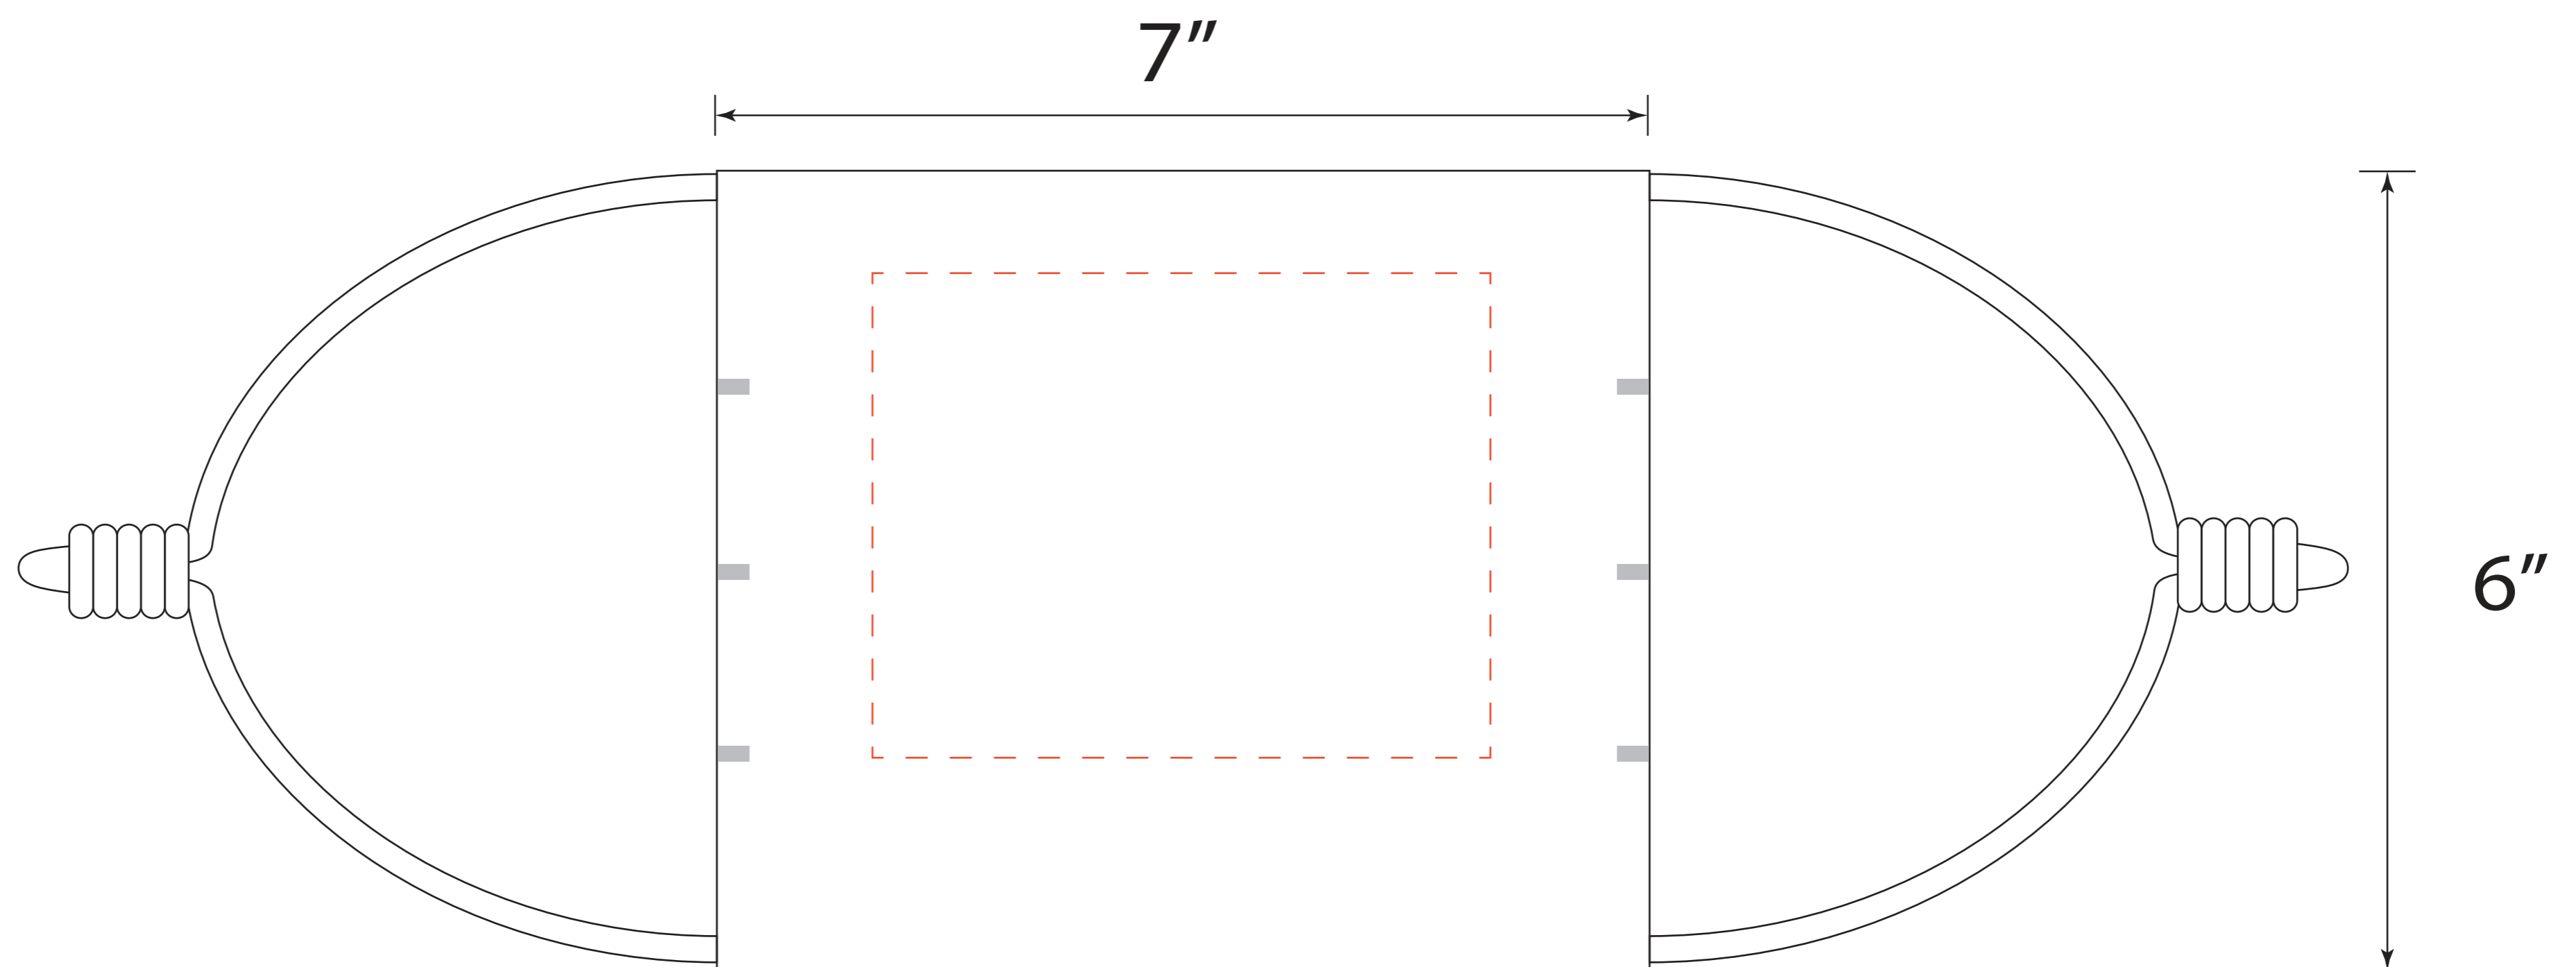

250g Soft Knitted Custom Face Mask

Front

Back

White – No printing

■ Pantone

Perfect color matches are not guaranteed without a Pantone reference.

Safe Artwork Line

Keep all important artwork
inside the red box