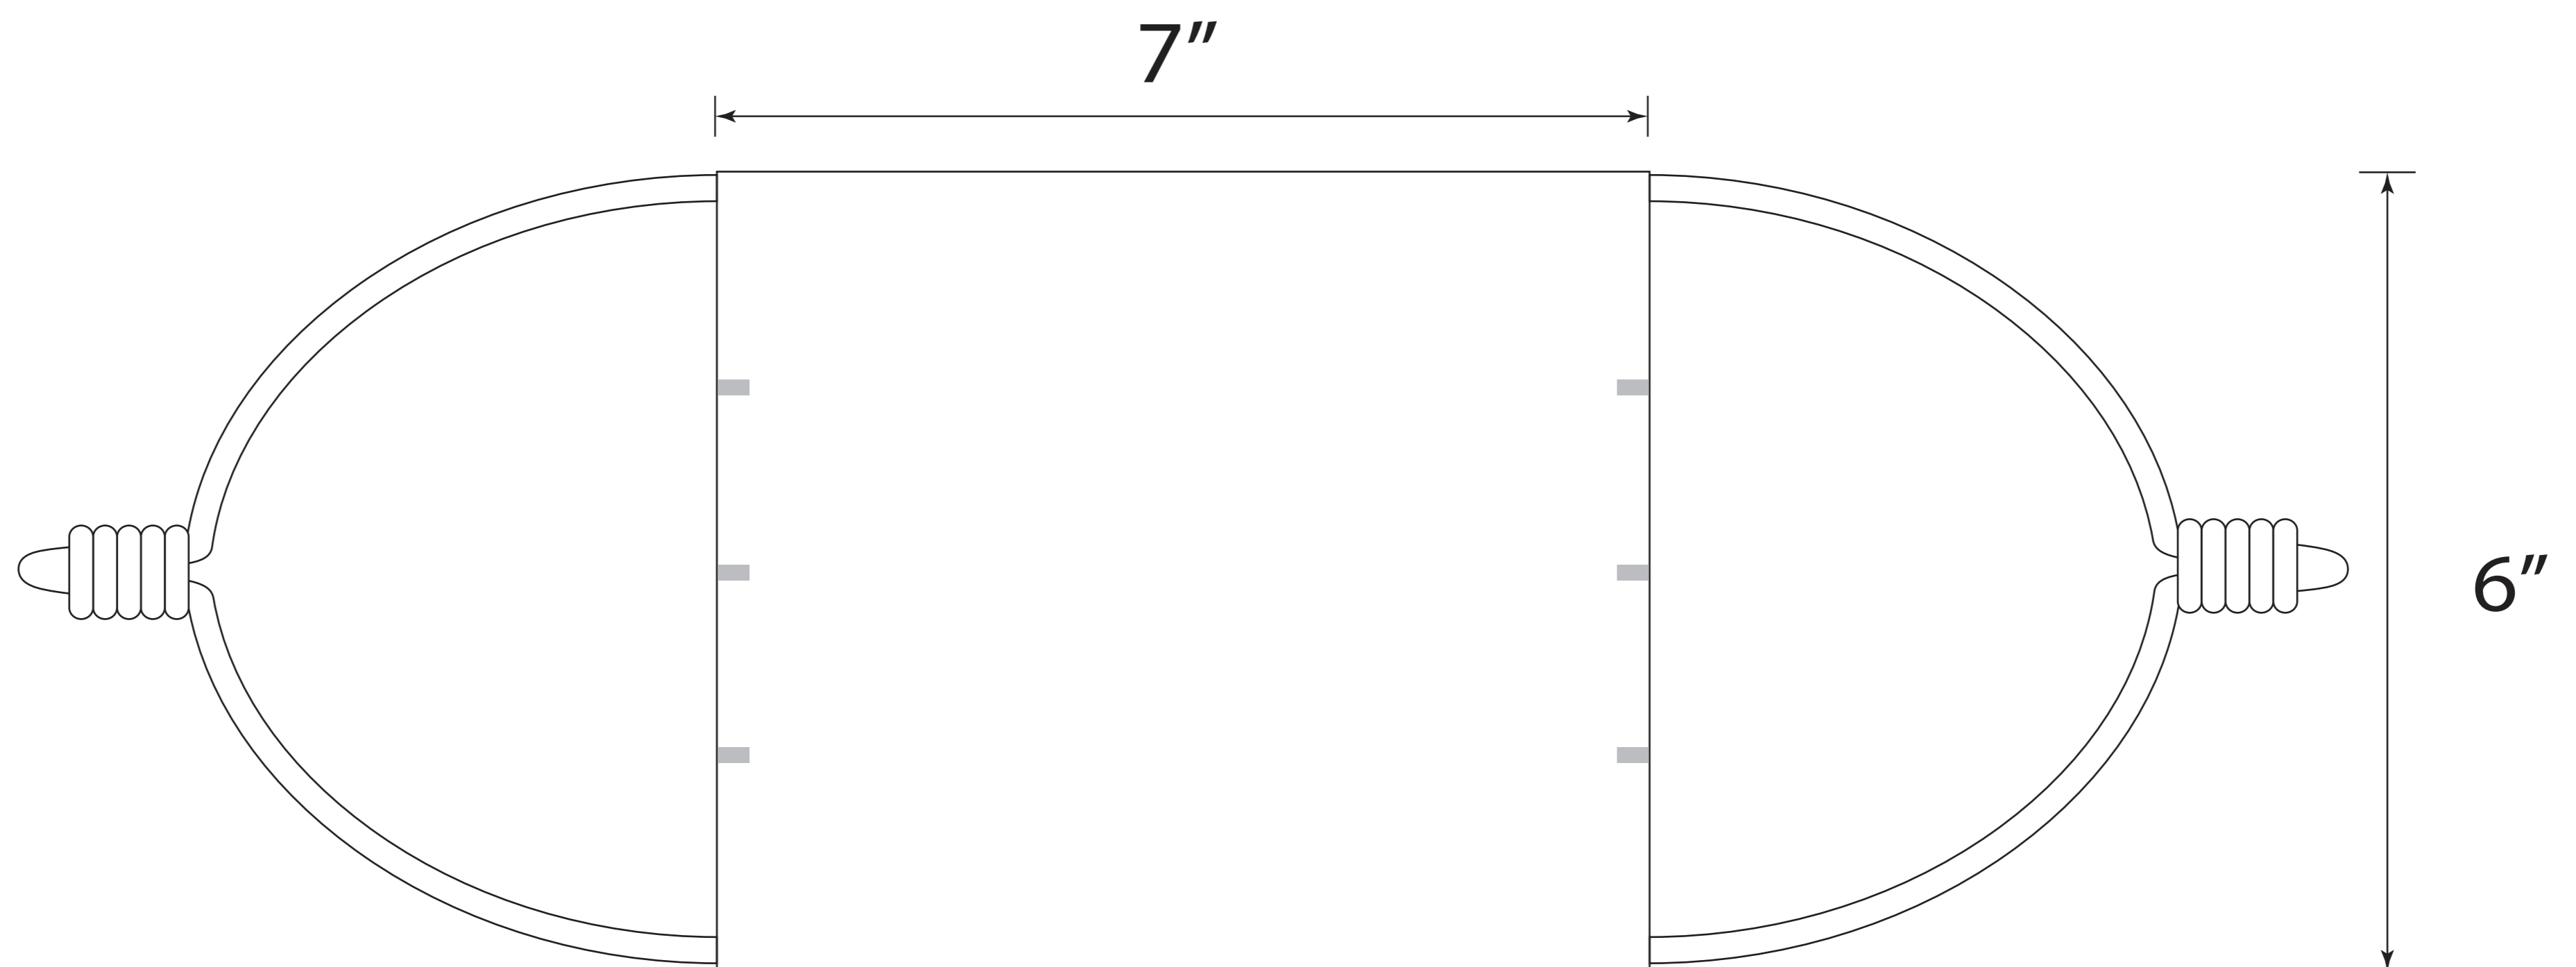

250g Soft Knitted Custom Face Mask

Front

Back

White – No printing

■ Pantone

Perfect color matches are not guaranteed without a Pantone reference.

Safe Artwork Line

Keep all important artwork
inside the red box