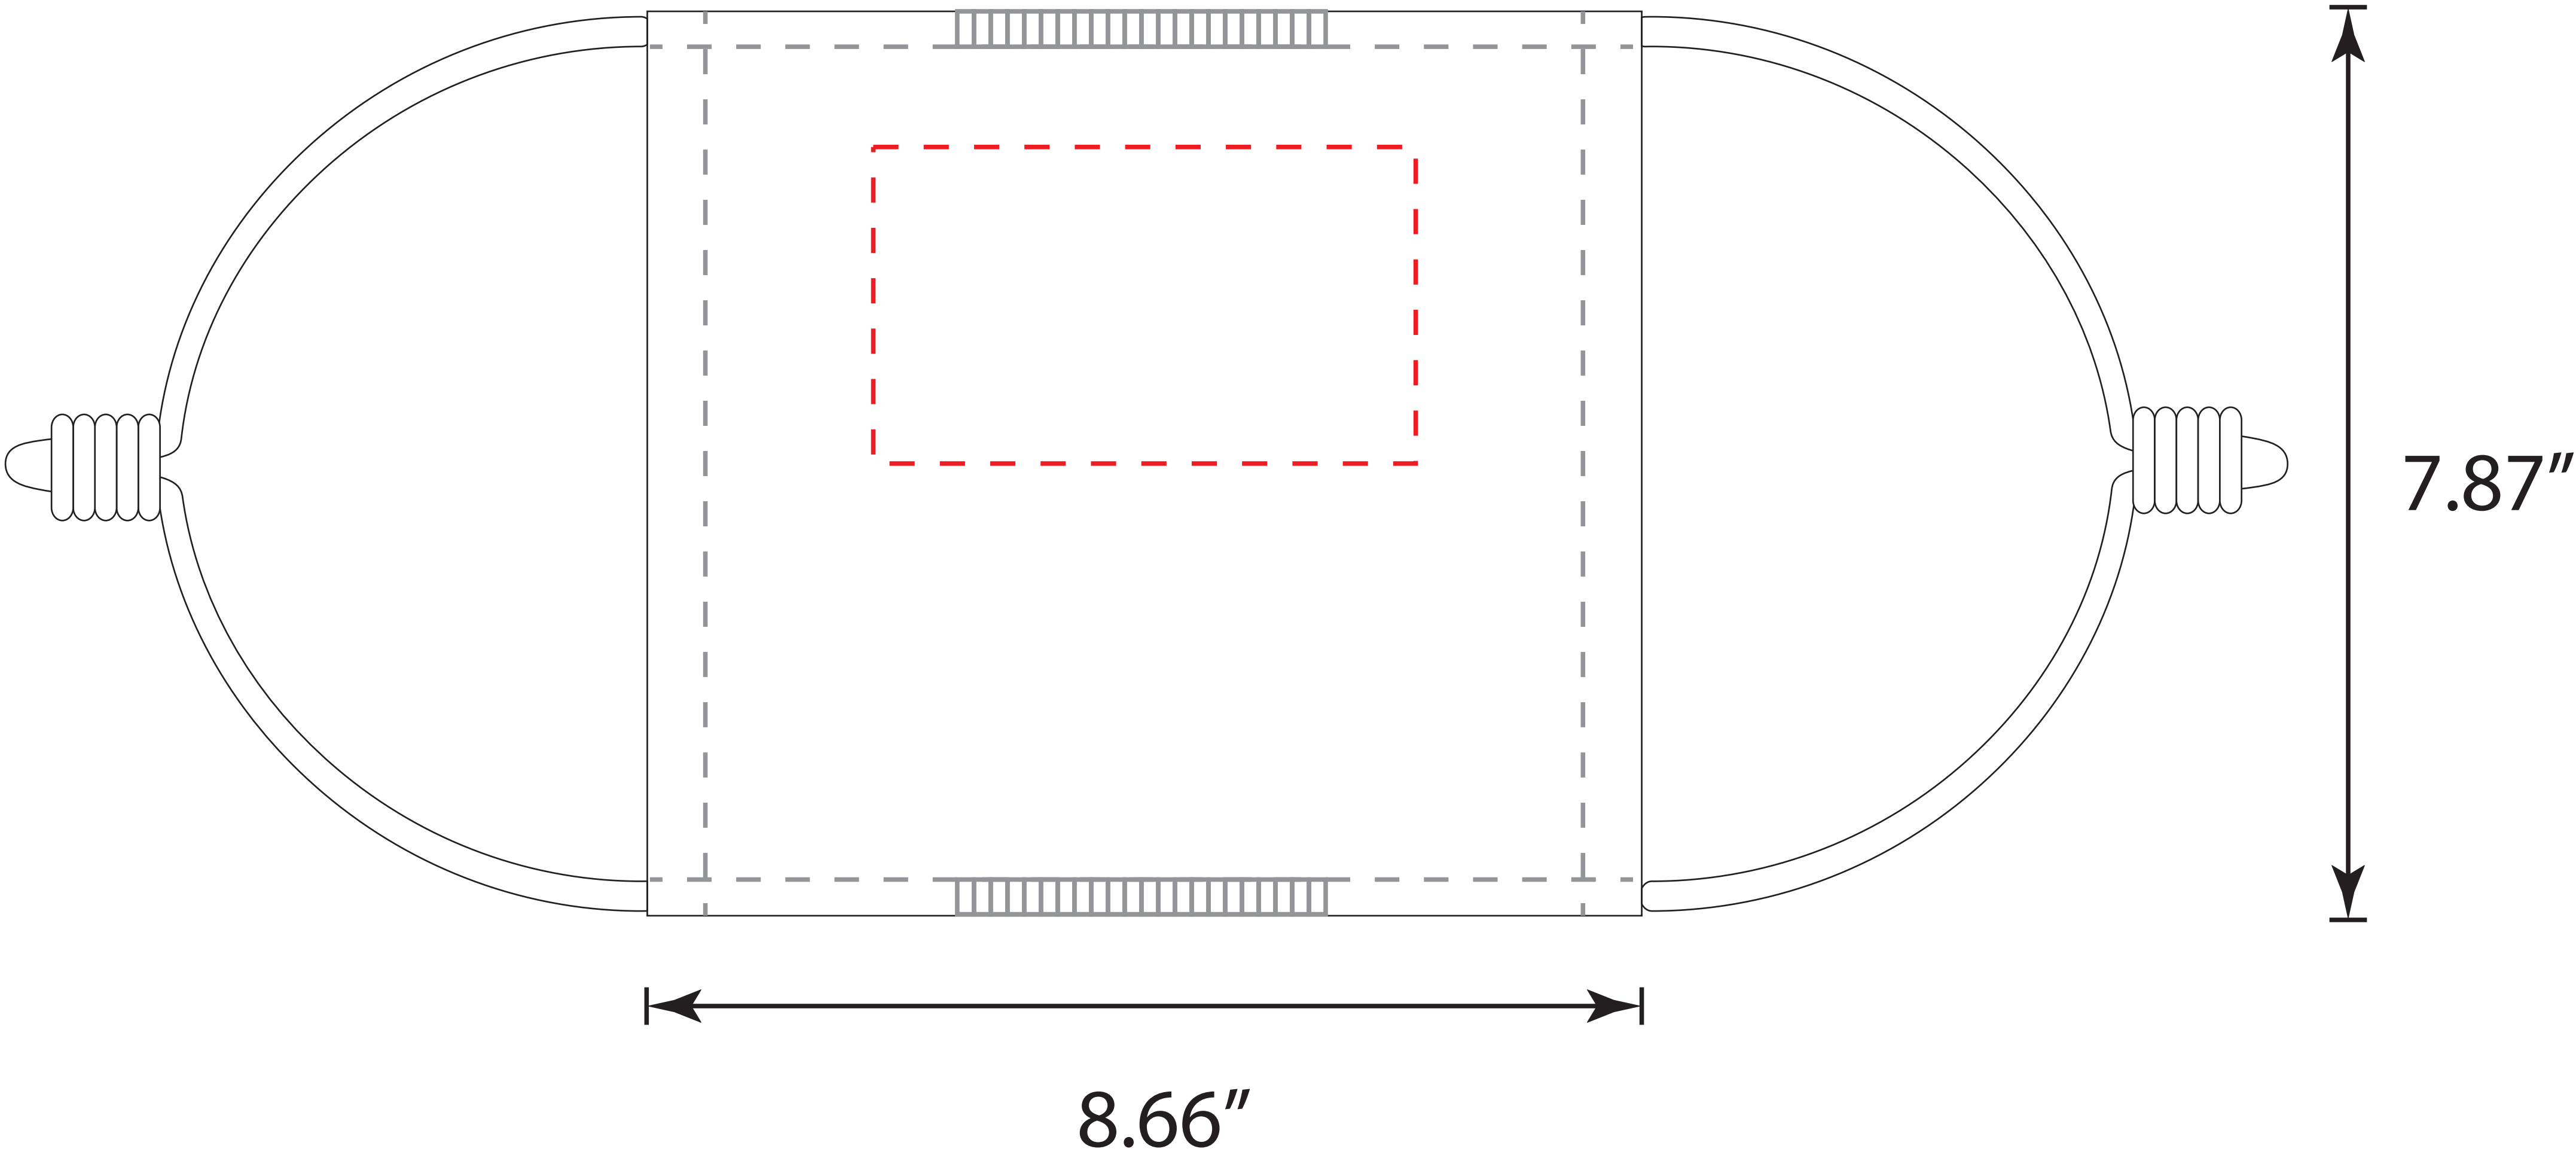

Standard Fabric Face Mask (180g Elastic Polyester)

■ Pantone

Perfect color matches are not guaranteed without a Pantone reference.

Safe Artwork Line

Keep all important artwork
inside the red box