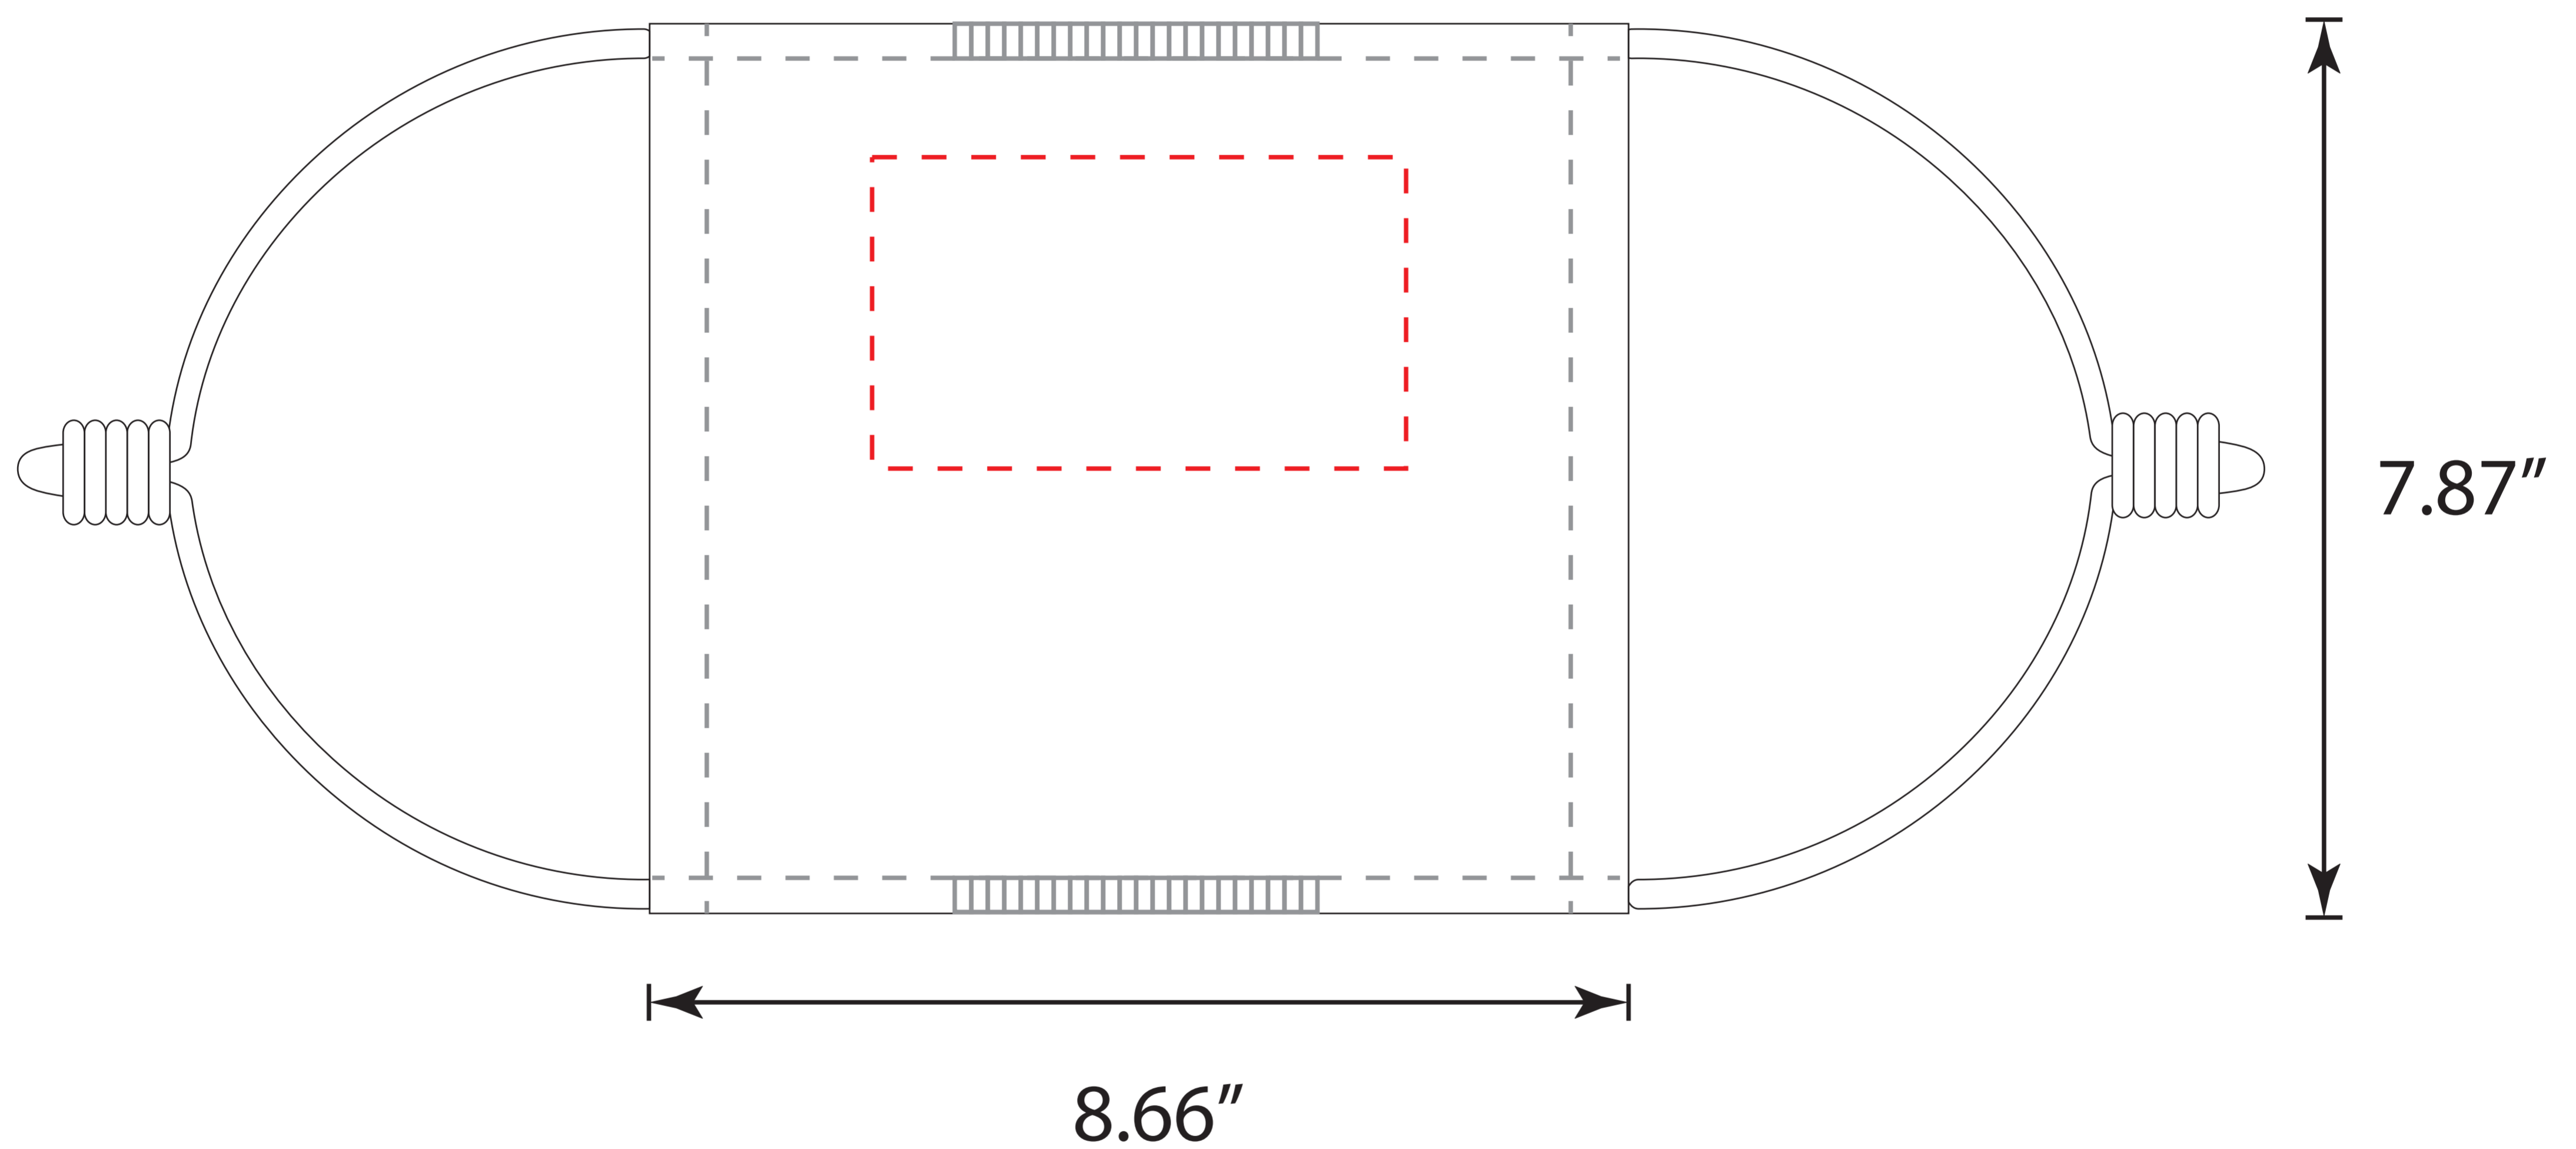

Deluxe Fabric Face Mask (230g Elastic Polyester)

■ Pantone

Perfect color matches are not guaranteed without a Pantone reference.

Safe Artwork Line

Keep all important artwork
inside the red box