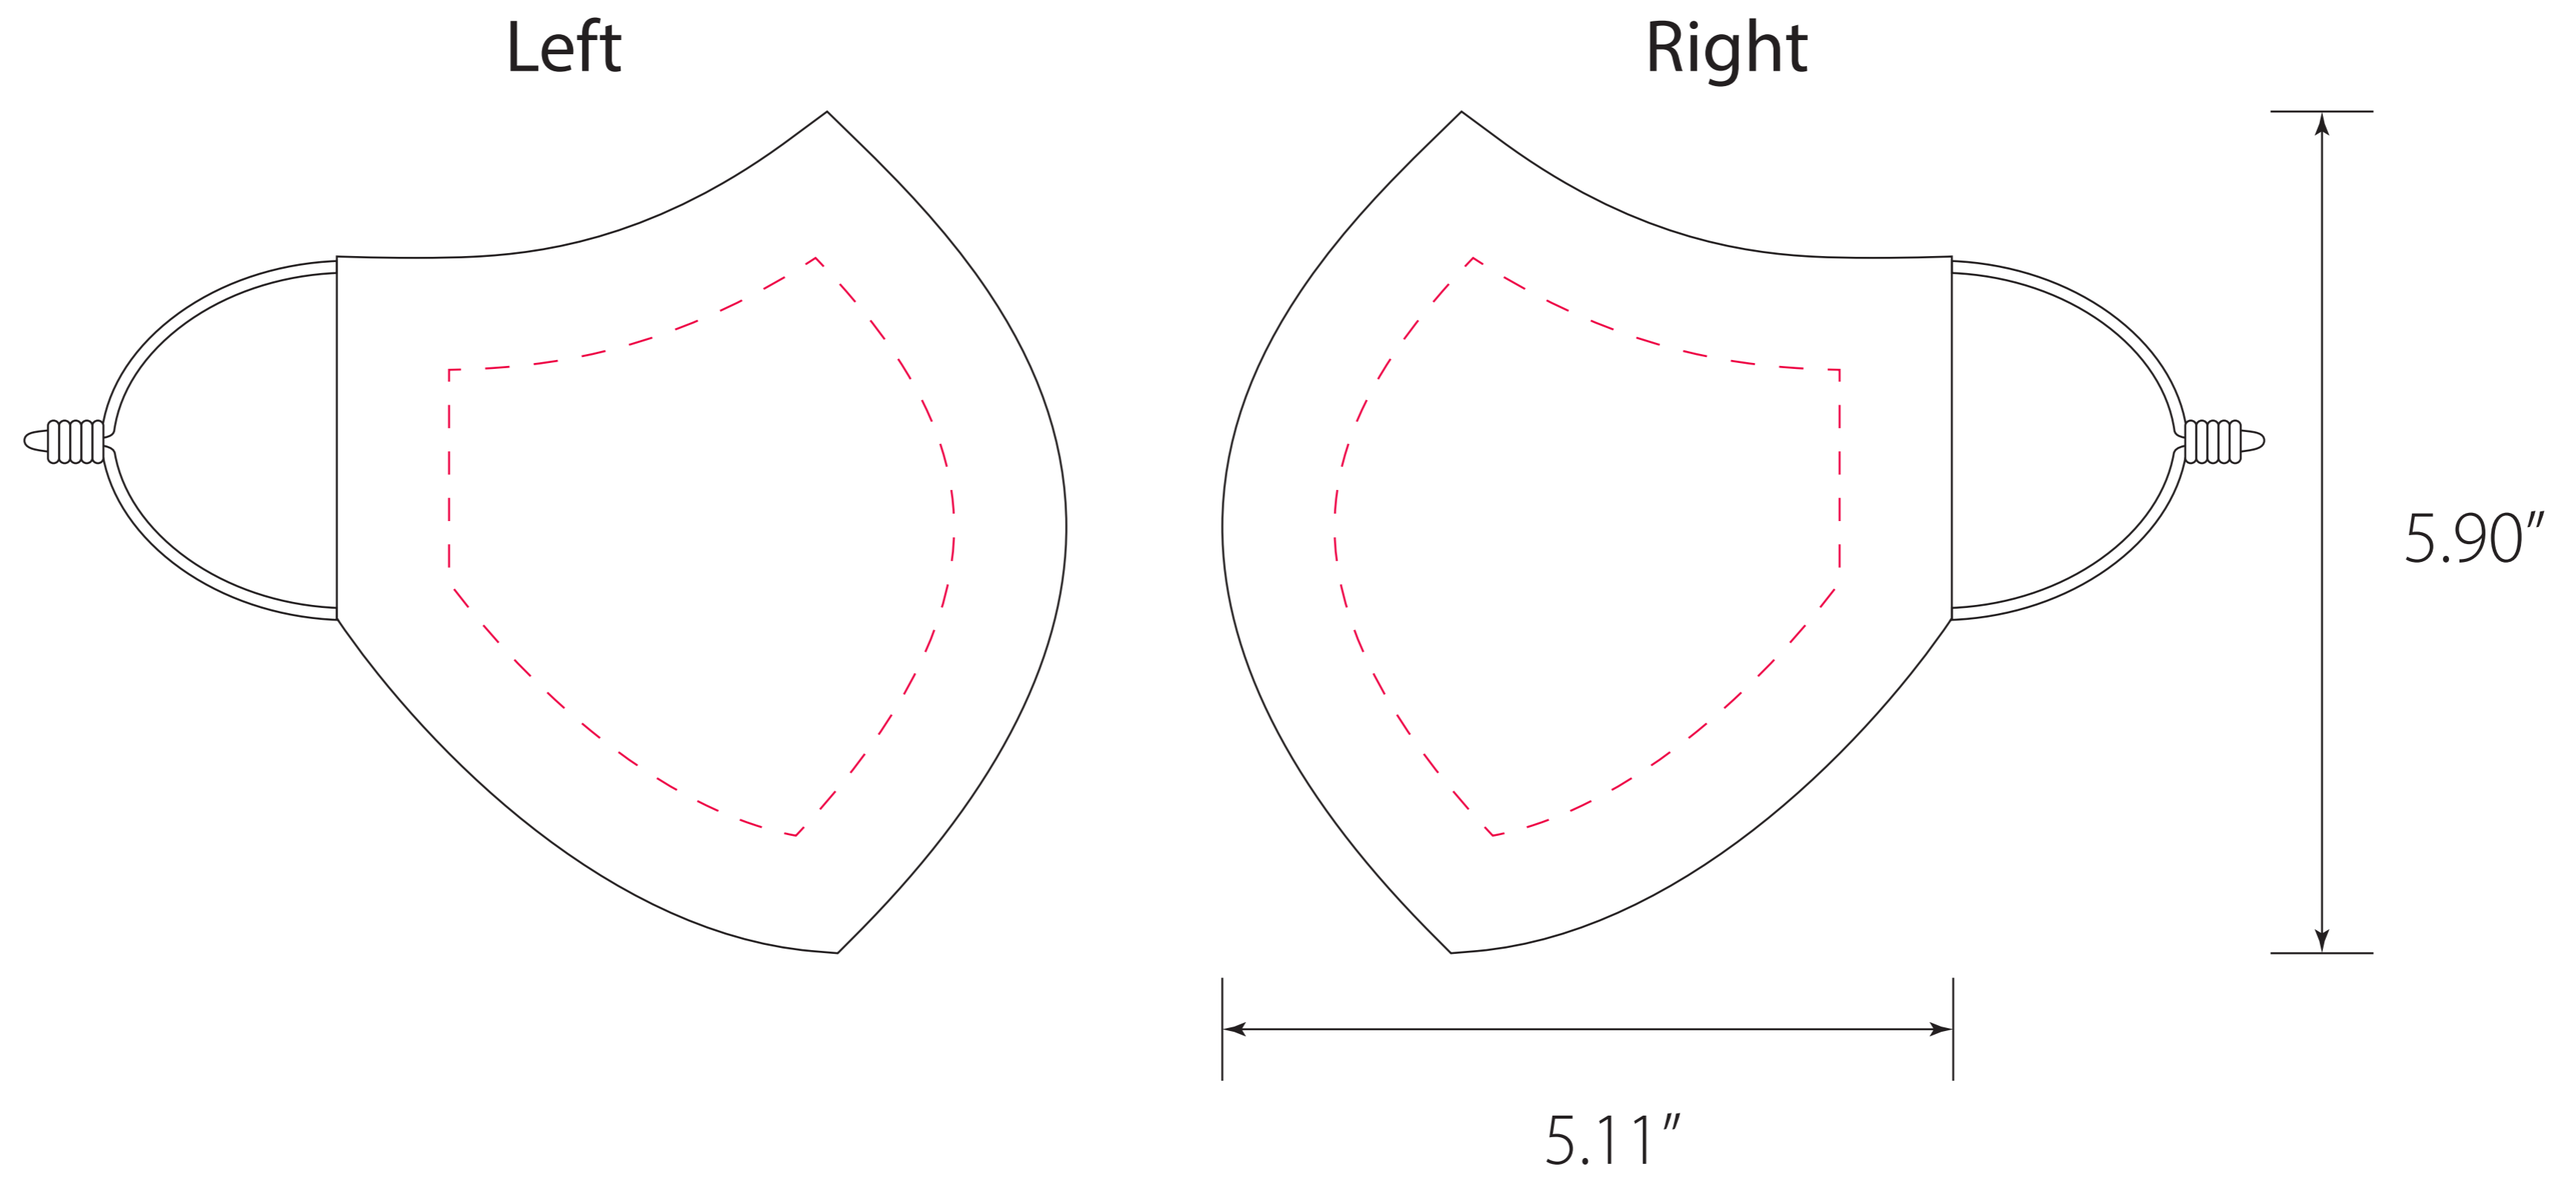

Structured Fabric Face Mask – Man (6oz Elastic Polyester)

Front

Back

White – No printing

■ Pantone

Perfect color matches are not guaranteed without a Pantone reference.

Safe Artwork Line

Keep all important artwork
inside the red box