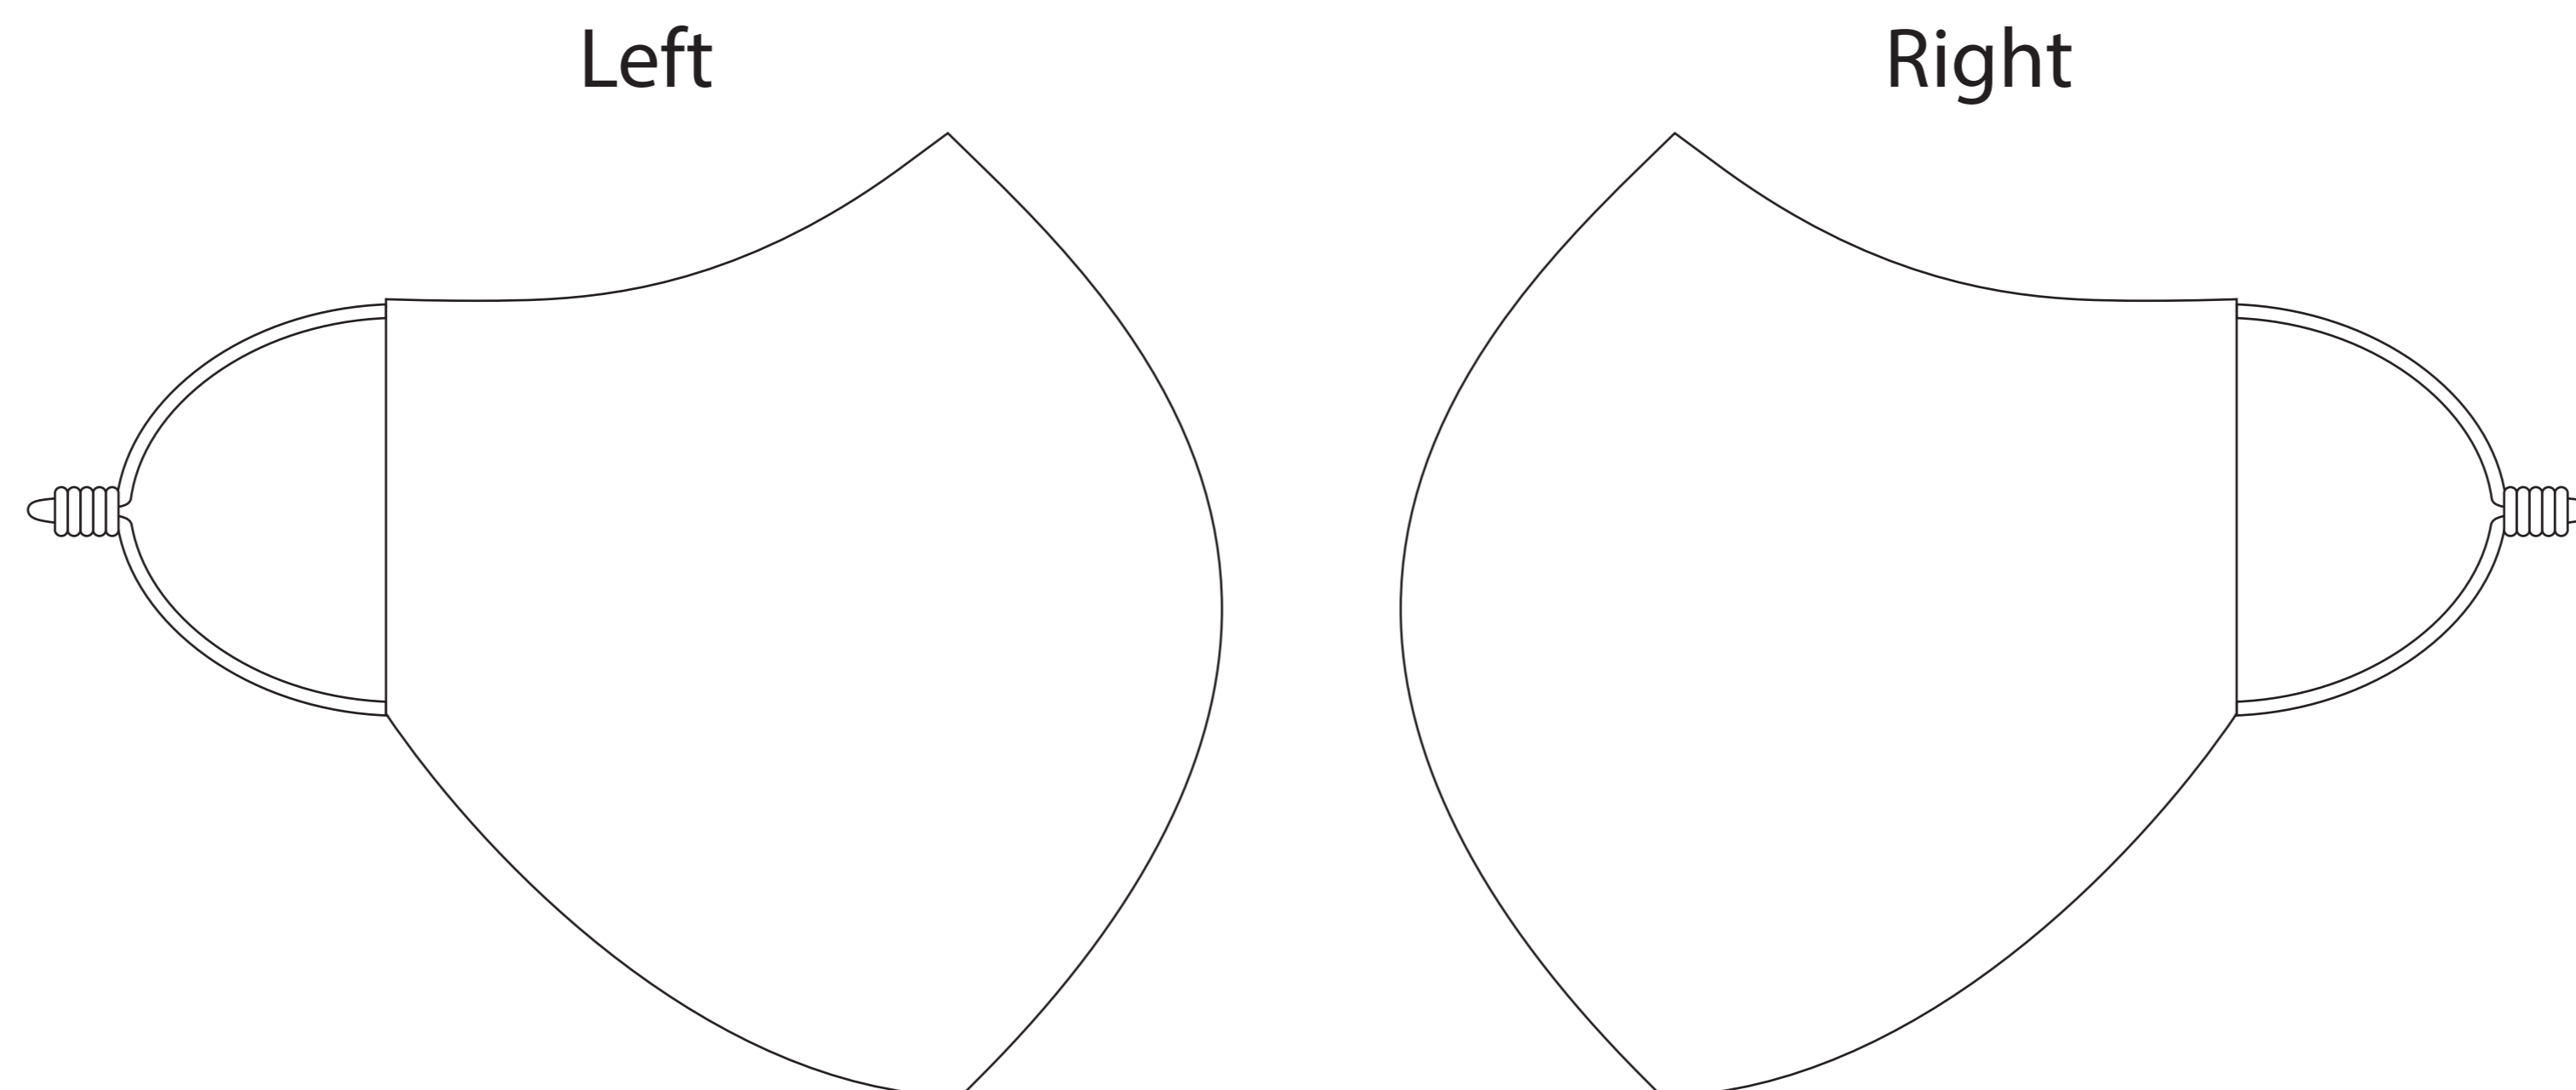

Structured Fabric Face Mask – Man (6oz Elastic Polyester)

Front

Back

White – No printing

■ Pantone

Perfect color matches are not guaranteed without a Pantone reference.

Safe Artwork Line

Keep all important artwork
inside the red box