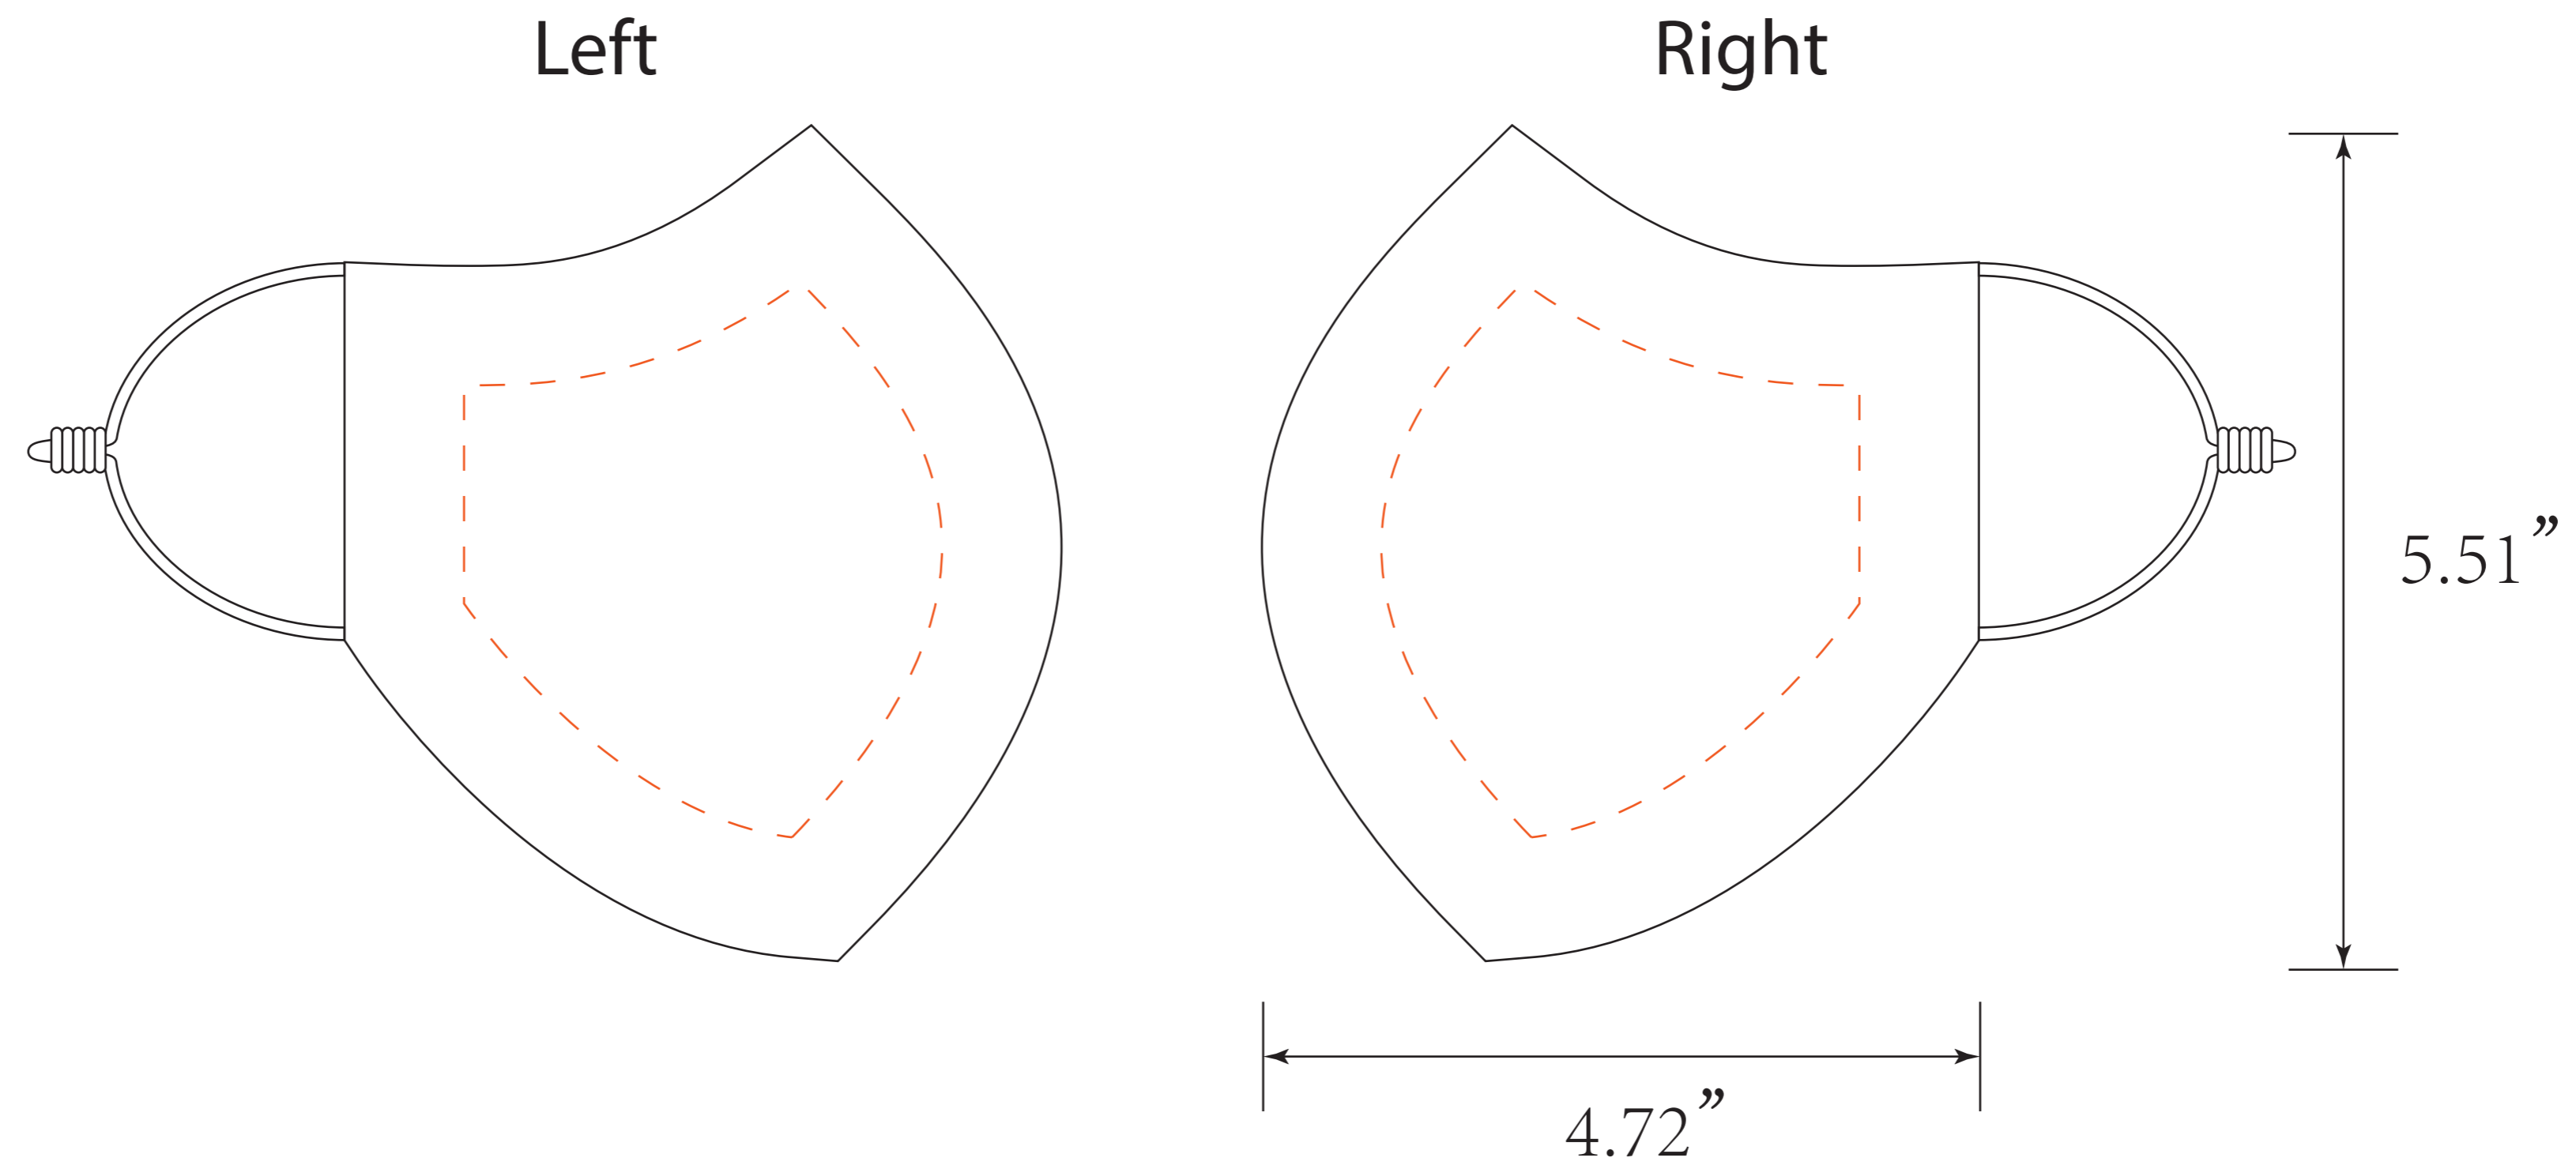

Structured Fabric Face Mask – Woman (6oz Elastic Polyester)

Front

Back

White – No printing

■ Pantone

Perfect color matches are not guaranteed without a Pantone reference.

Safe Artwork Line

Keep all important artwork
inside the red box