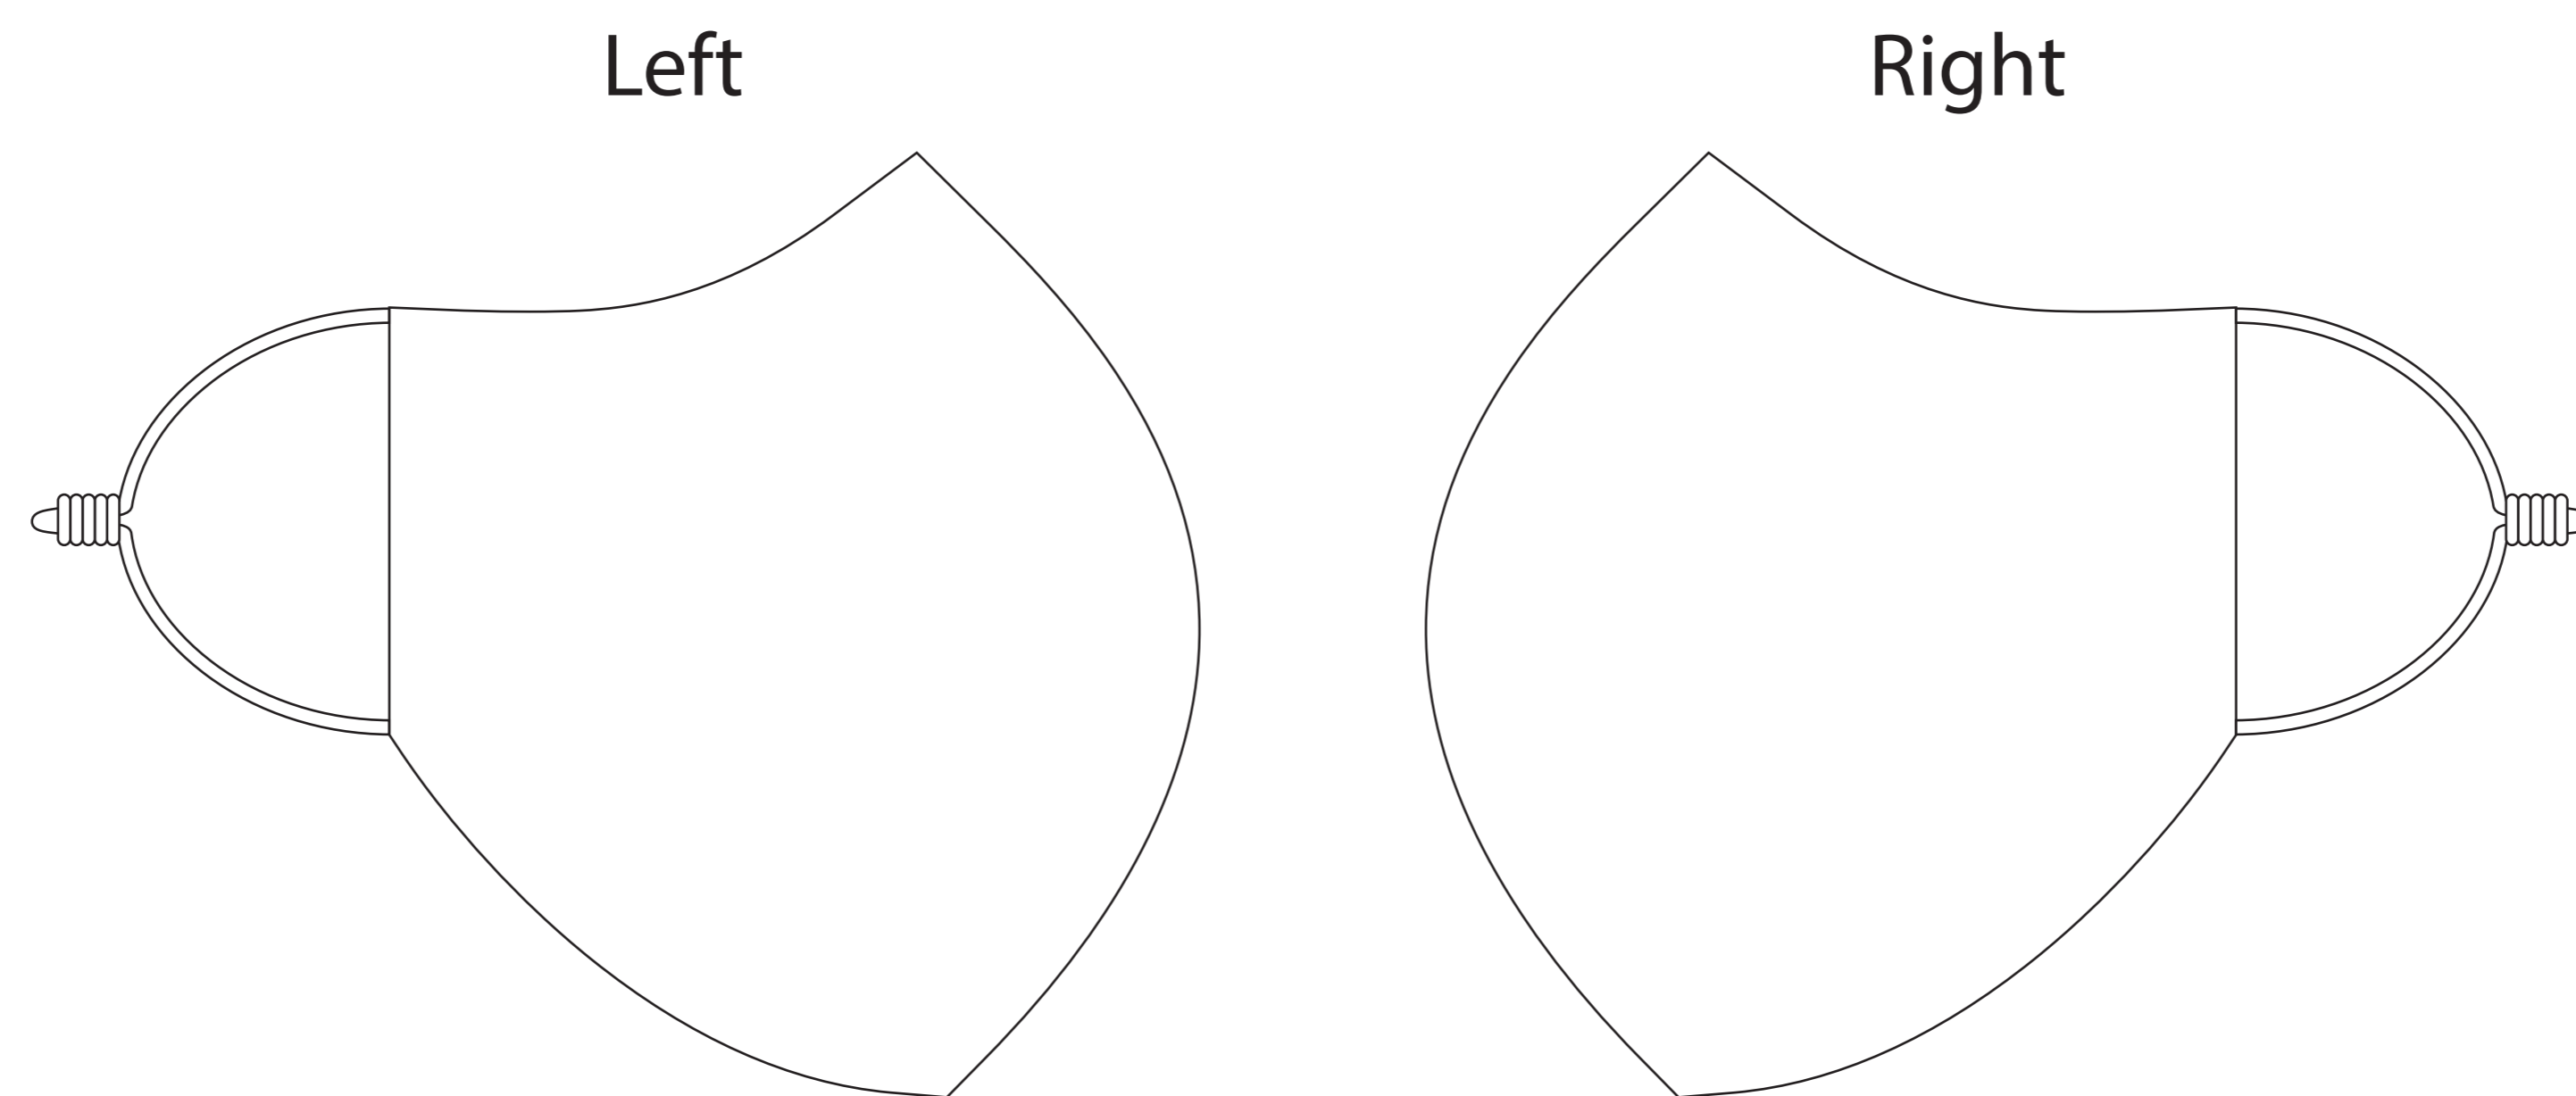

Structured Fabric Face Mask – Woman (6oz Elastic Polyester)

Front

Back

White – No printing

■ Pantone

Perfect color matches are not guaranteed without a Pantone reference.

Safe Artwork Line

Keep all important artwork
inside the red box