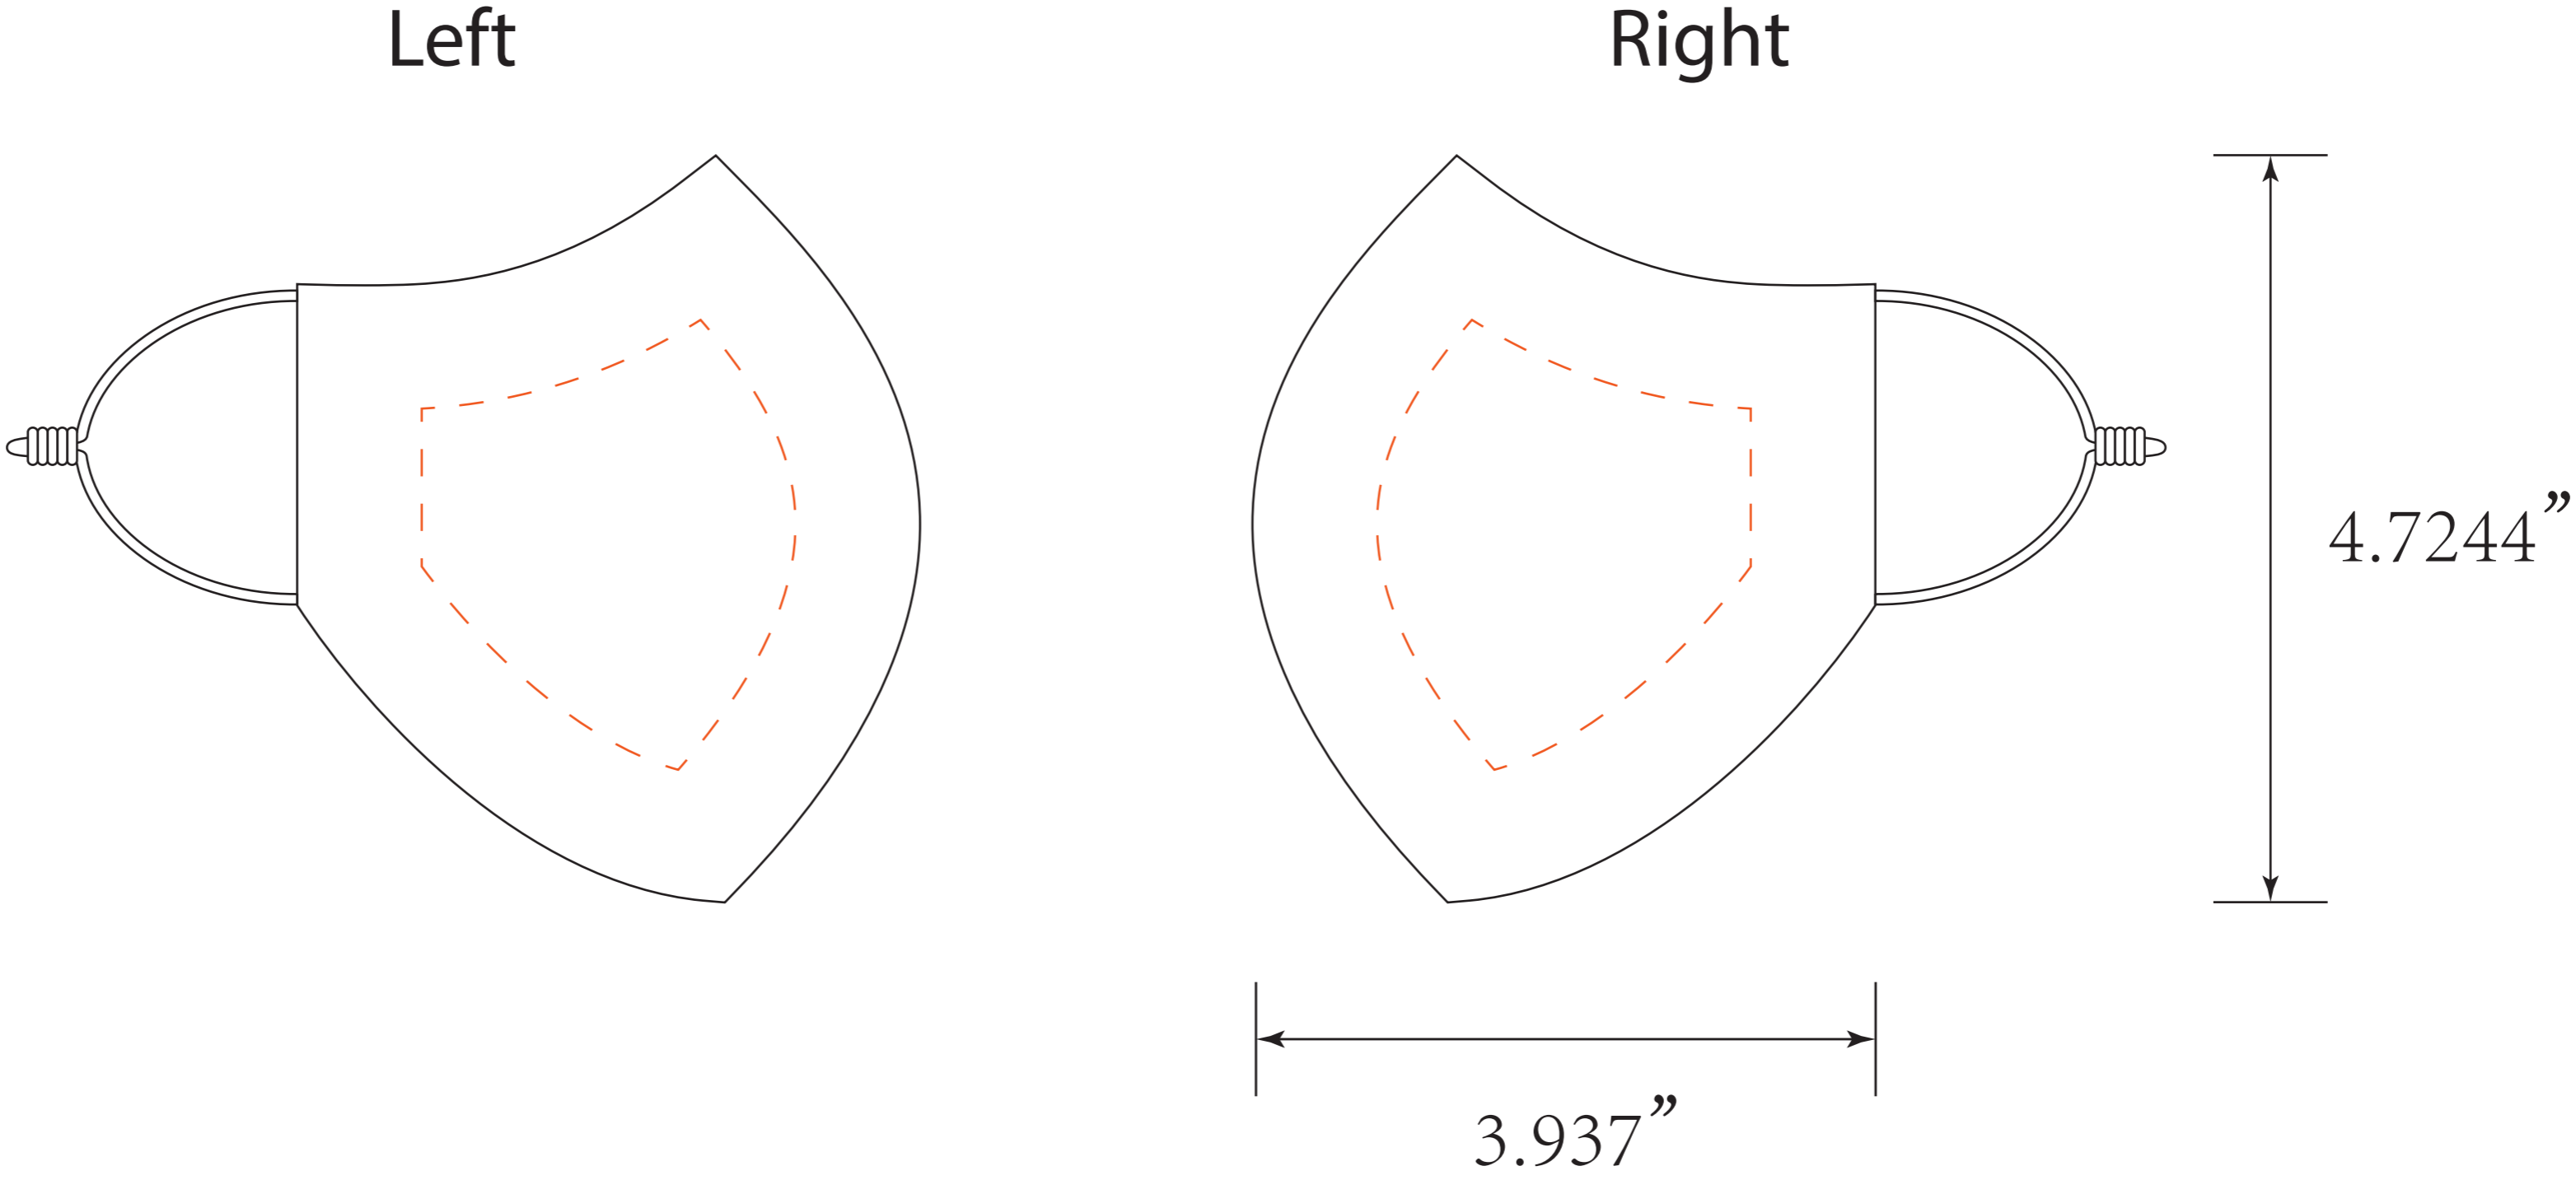

# Structured Fabric Face Mask – Children (6oz Elastic Polyester)

## Front

## Back

White – No printing

■ Pantone

Perfect color matches are not guaranteed without a Pantone reference.

Safe Artwork Line

Keep all important artwork  
inside the red box