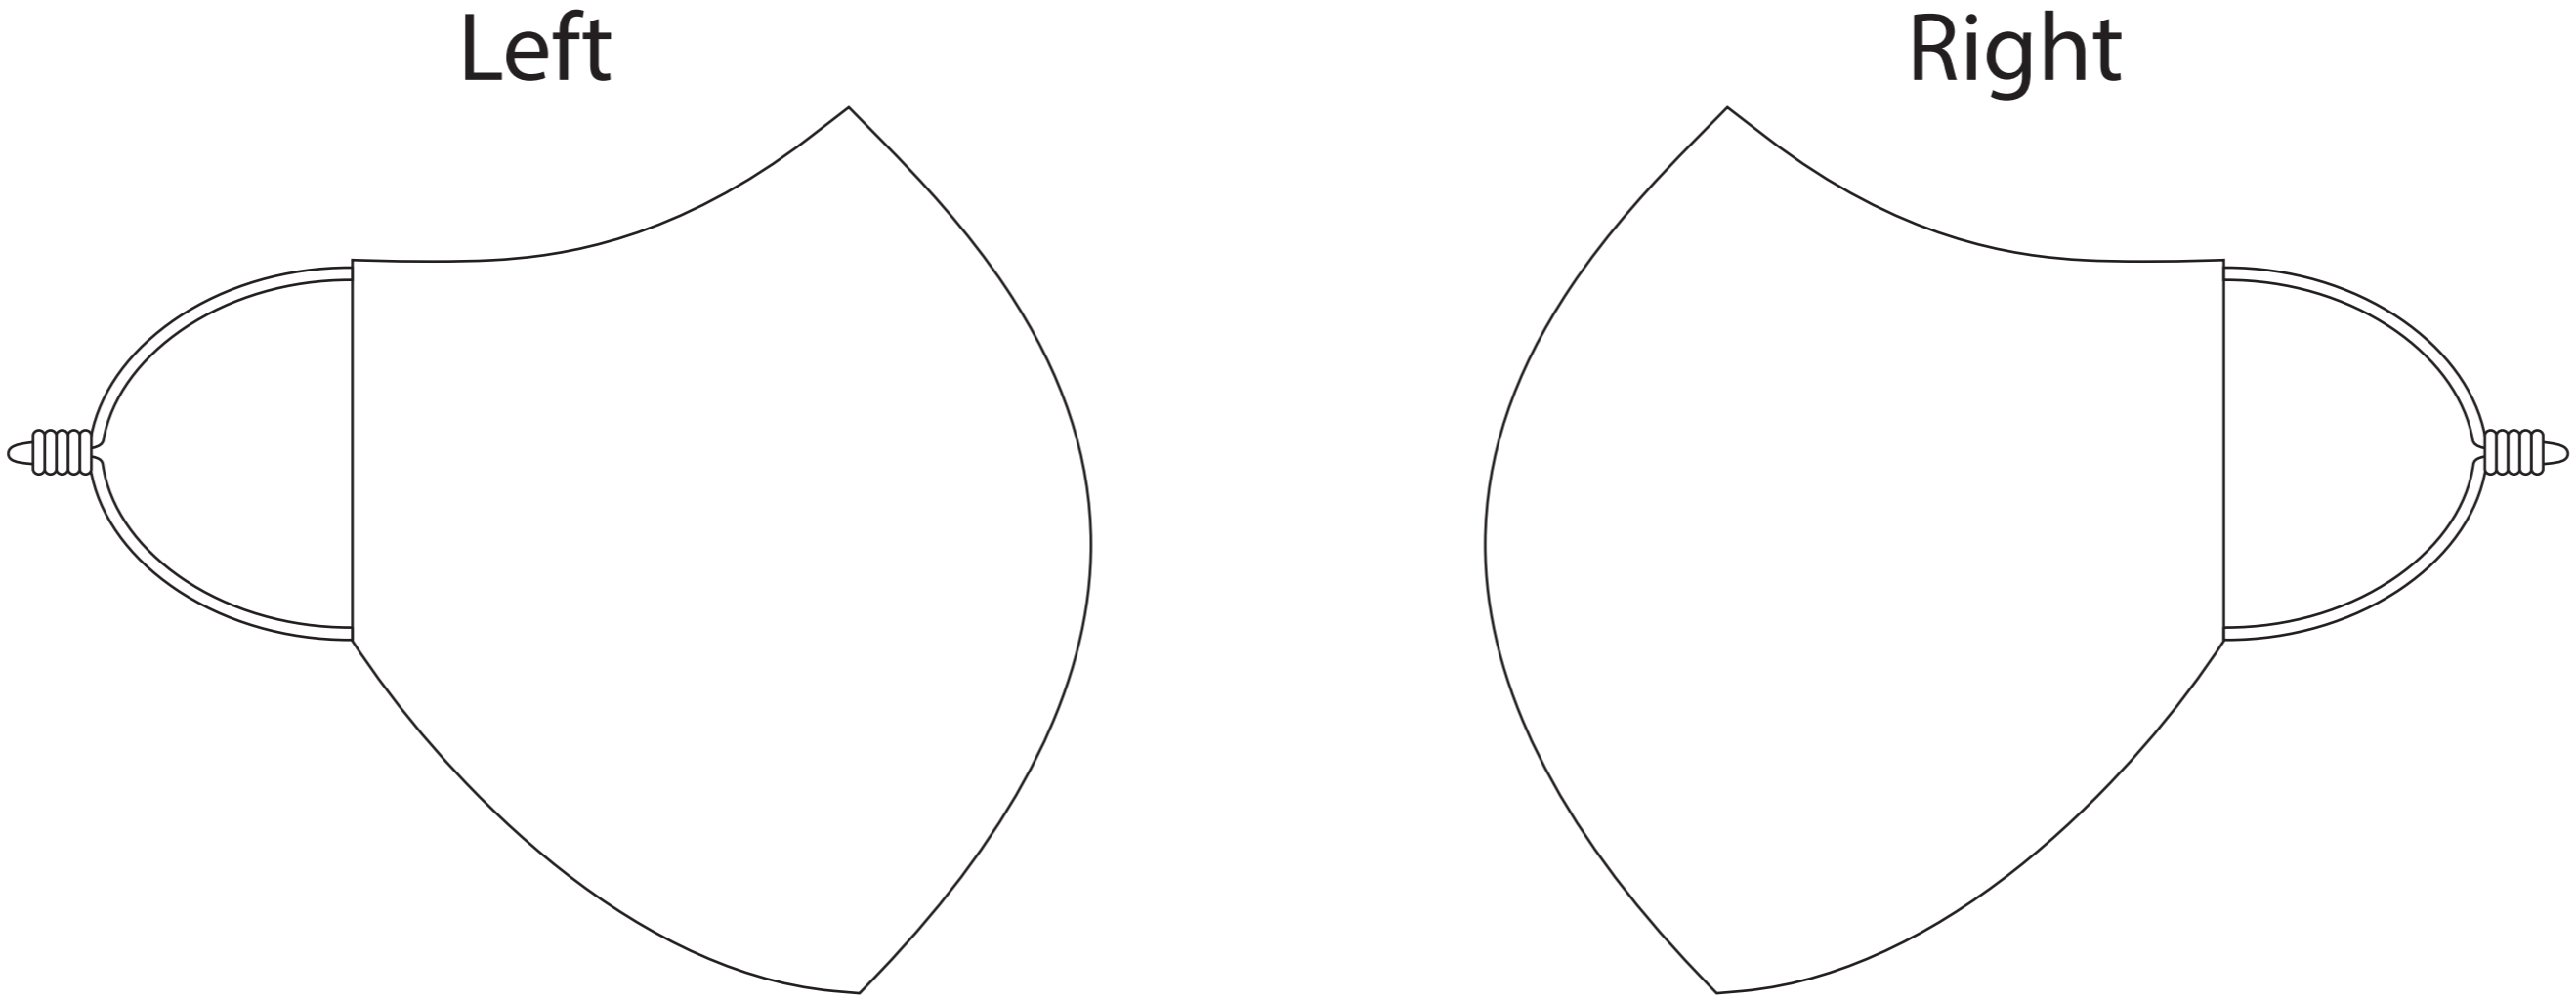

# Structured Fabric Face Mask – Children (6oz Elastic Polyester)

## Front

## Back

White – No printing

■ Pantone

Perfect color matches are not guaranteed without a Pantone reference.

Safe Artwork Line

Keep all important artwork  
inside the red box