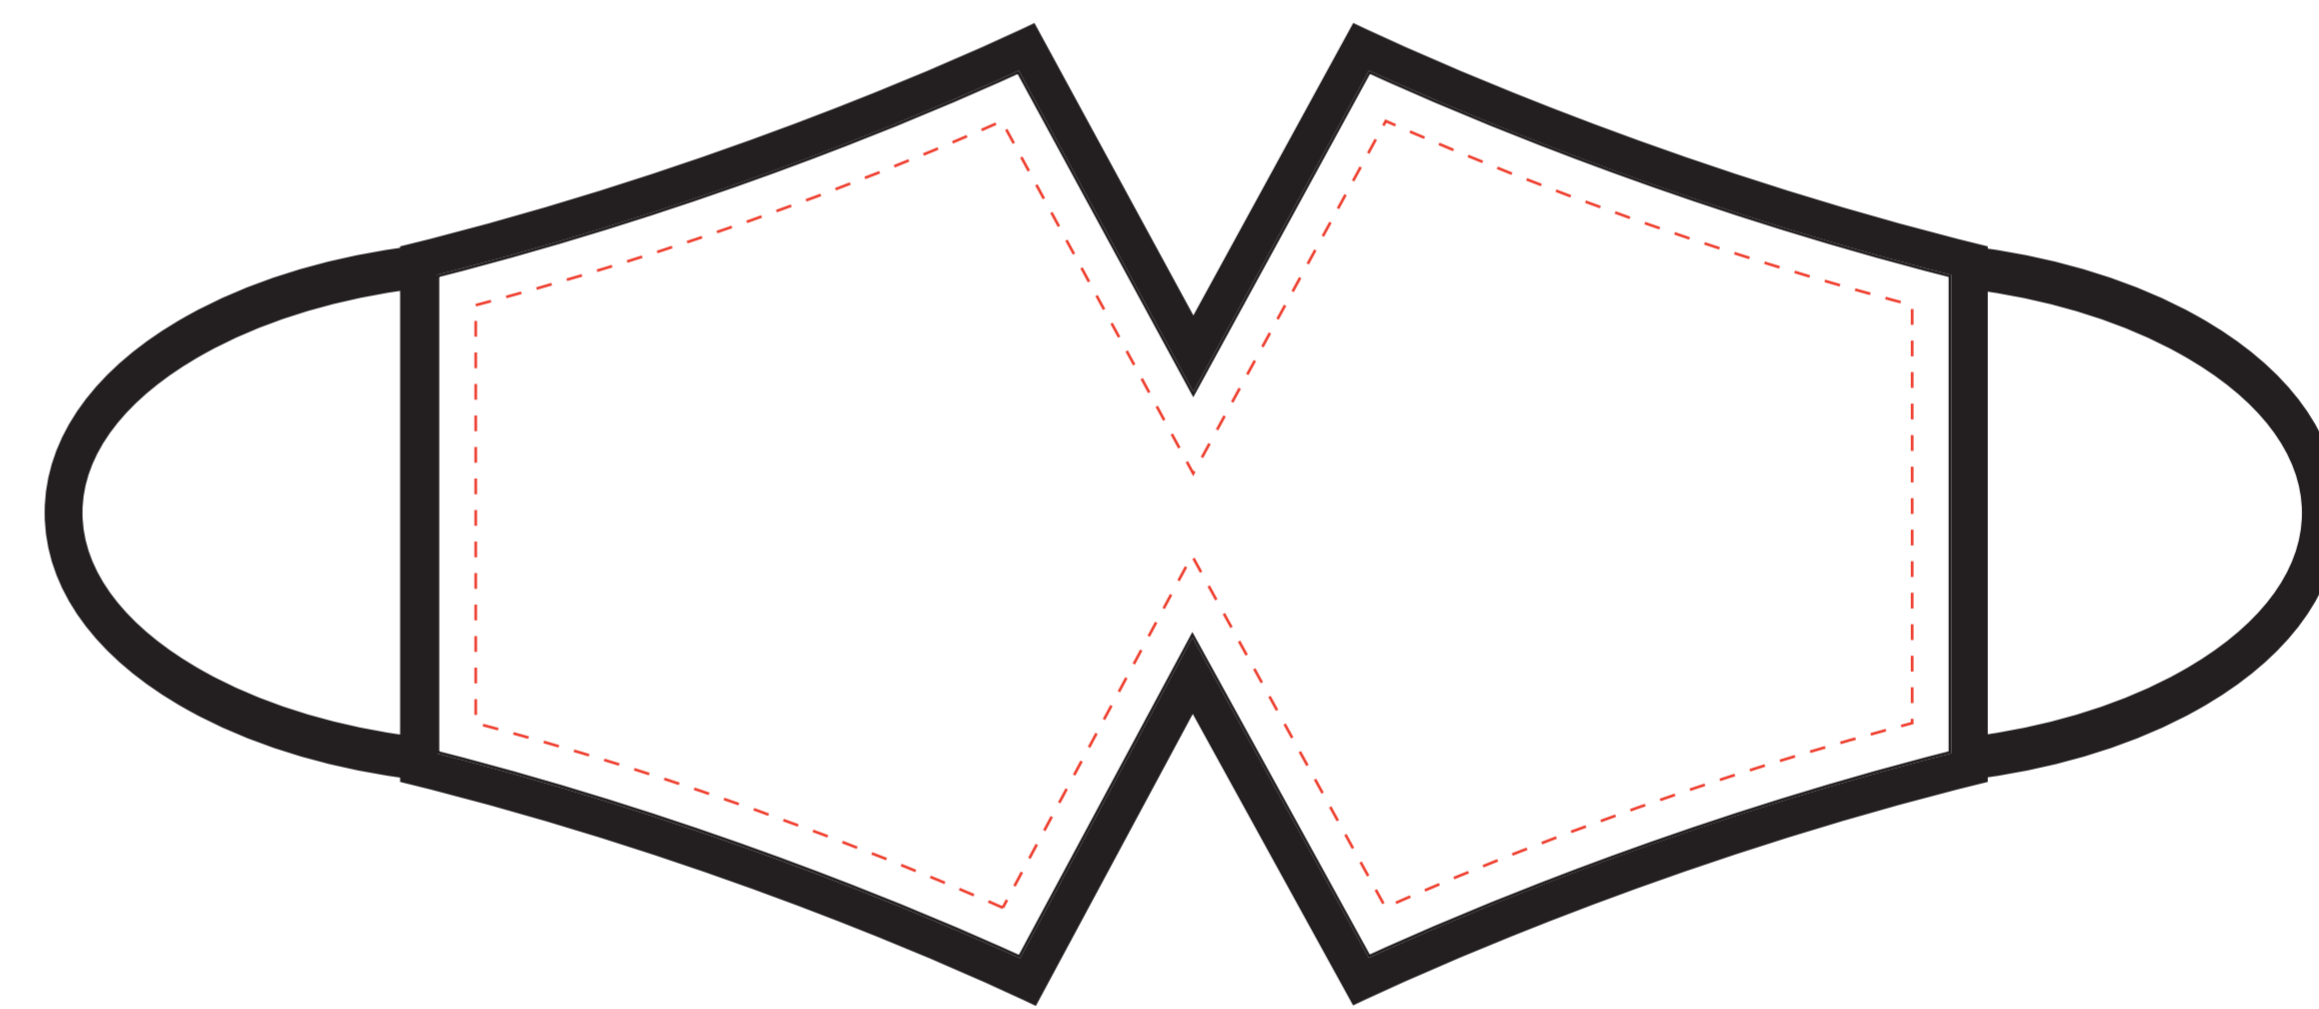

# Structured Eco Custom Face Mask

Front

Back

■ Pantone

Perfect color matches are not guaranteed without a Pantone reference.

Safe Artwork Line

Keep all important artwork  
inside the red box