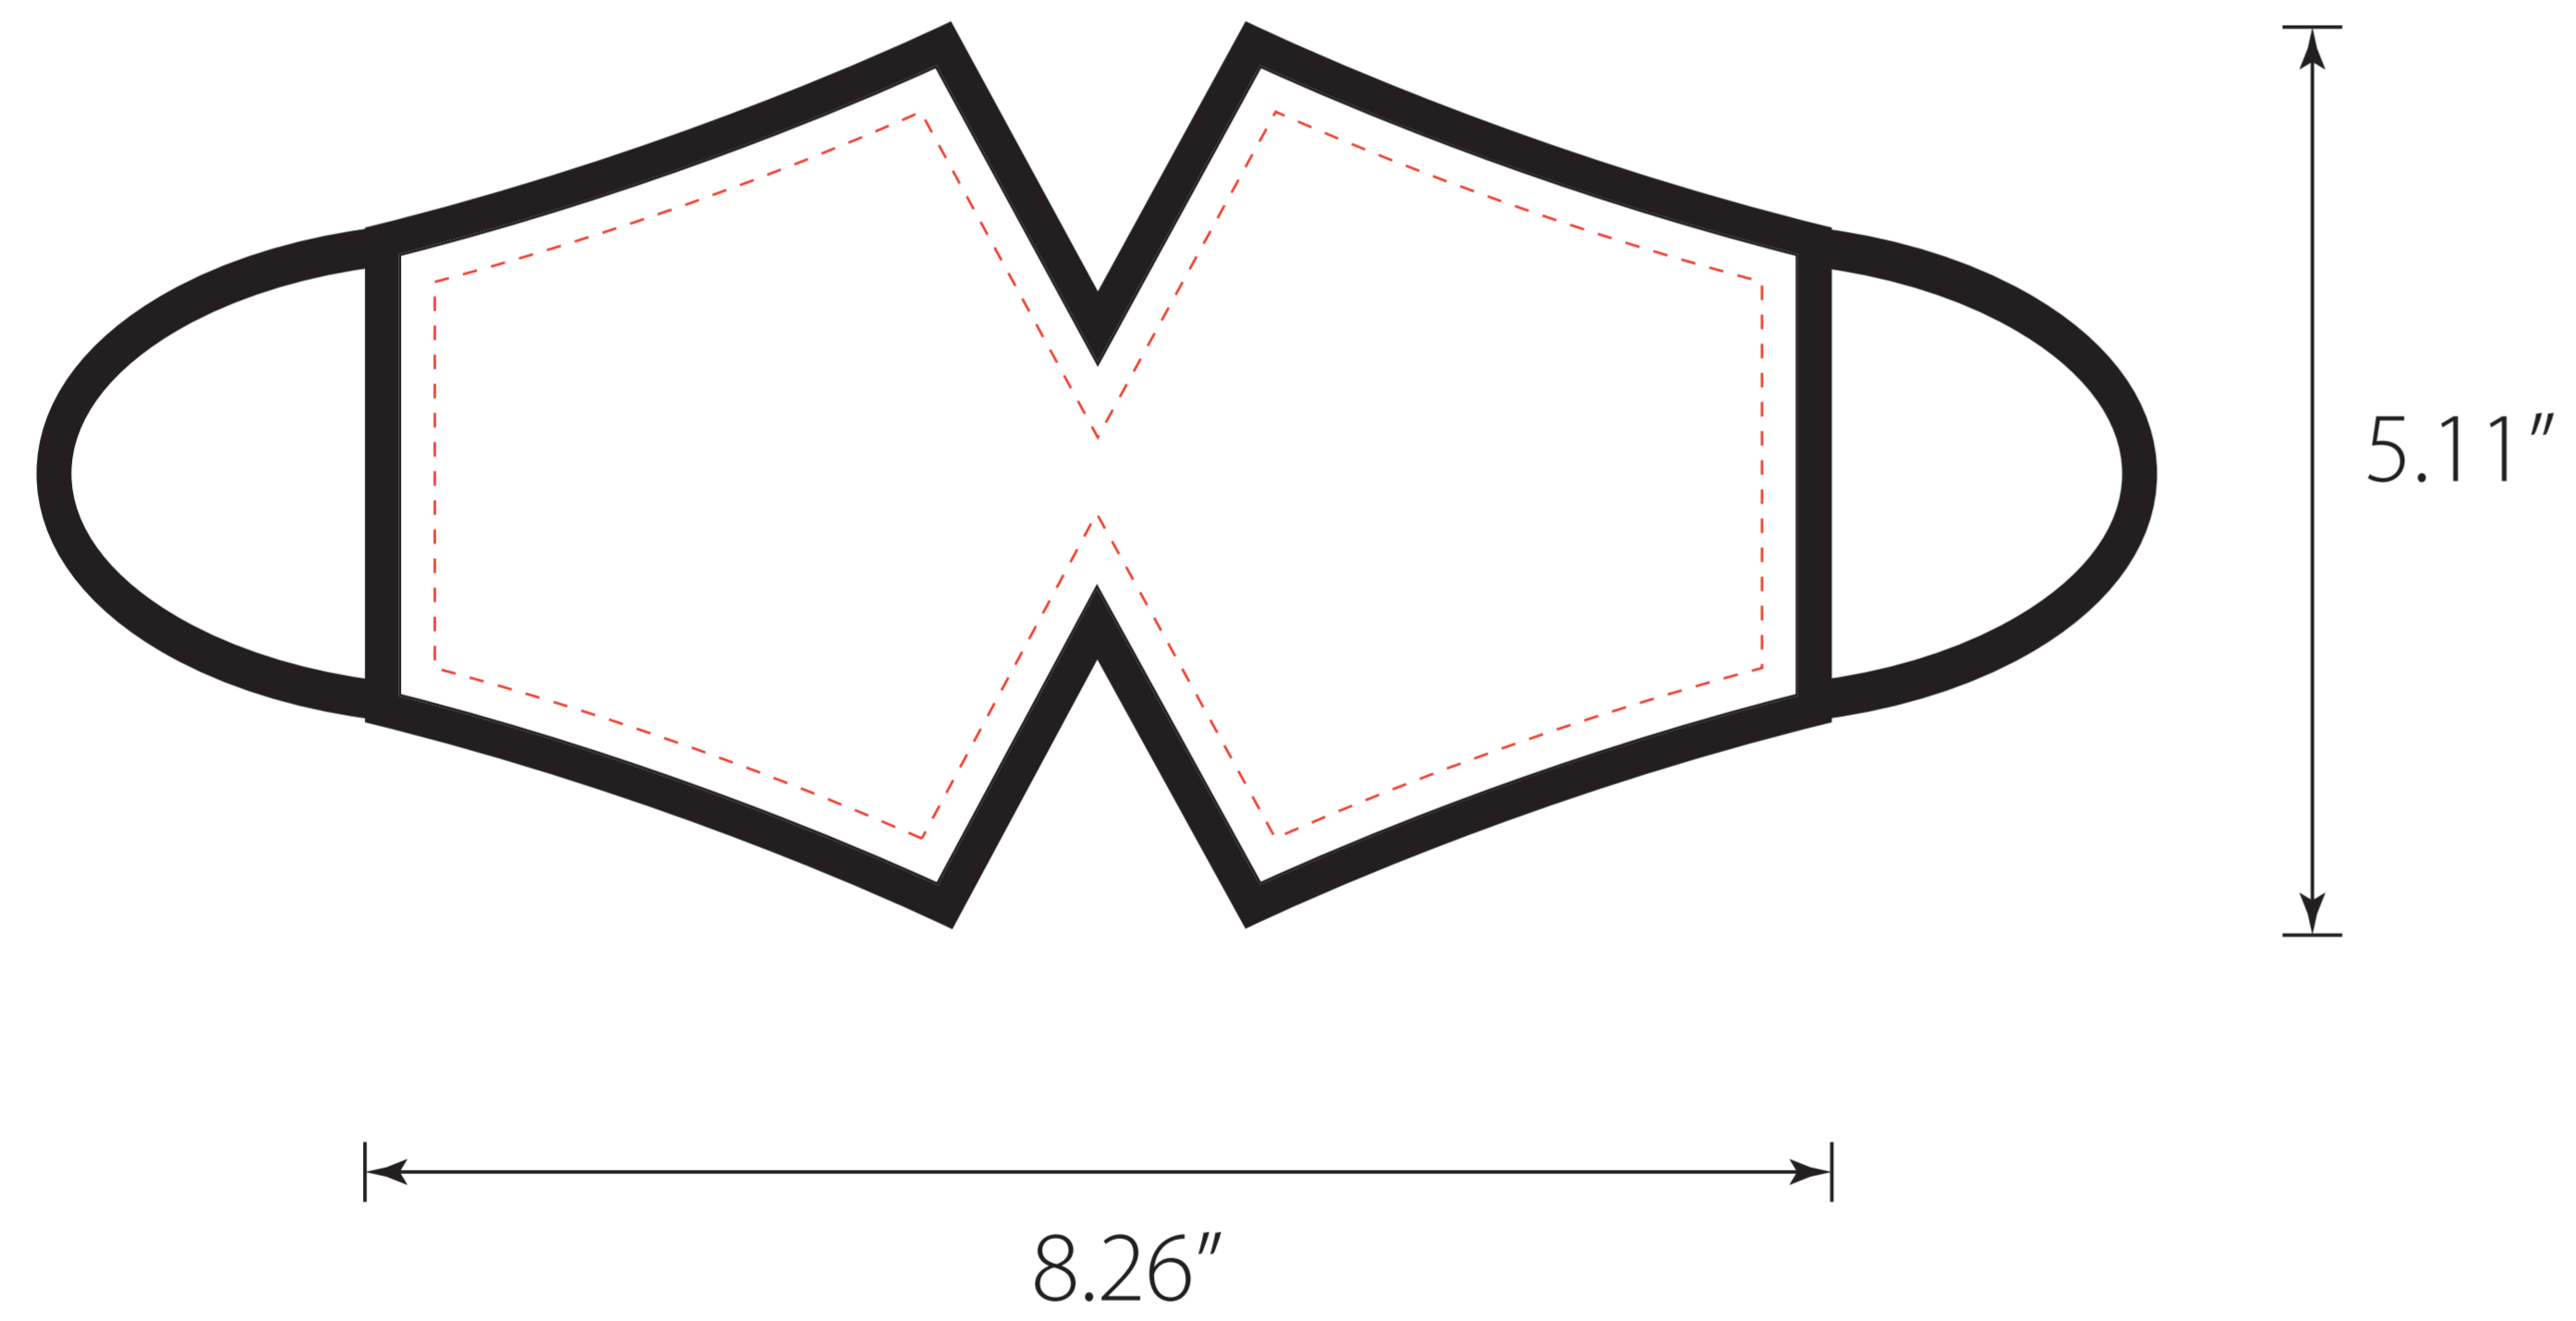

# Structured Eco Custom Face Mask

Front

Back

■ Pantone

Perfect color matches are not guaranteed without a Pantone reference.

Safe Artwork Line

Keep all important artwork  
inside the red box