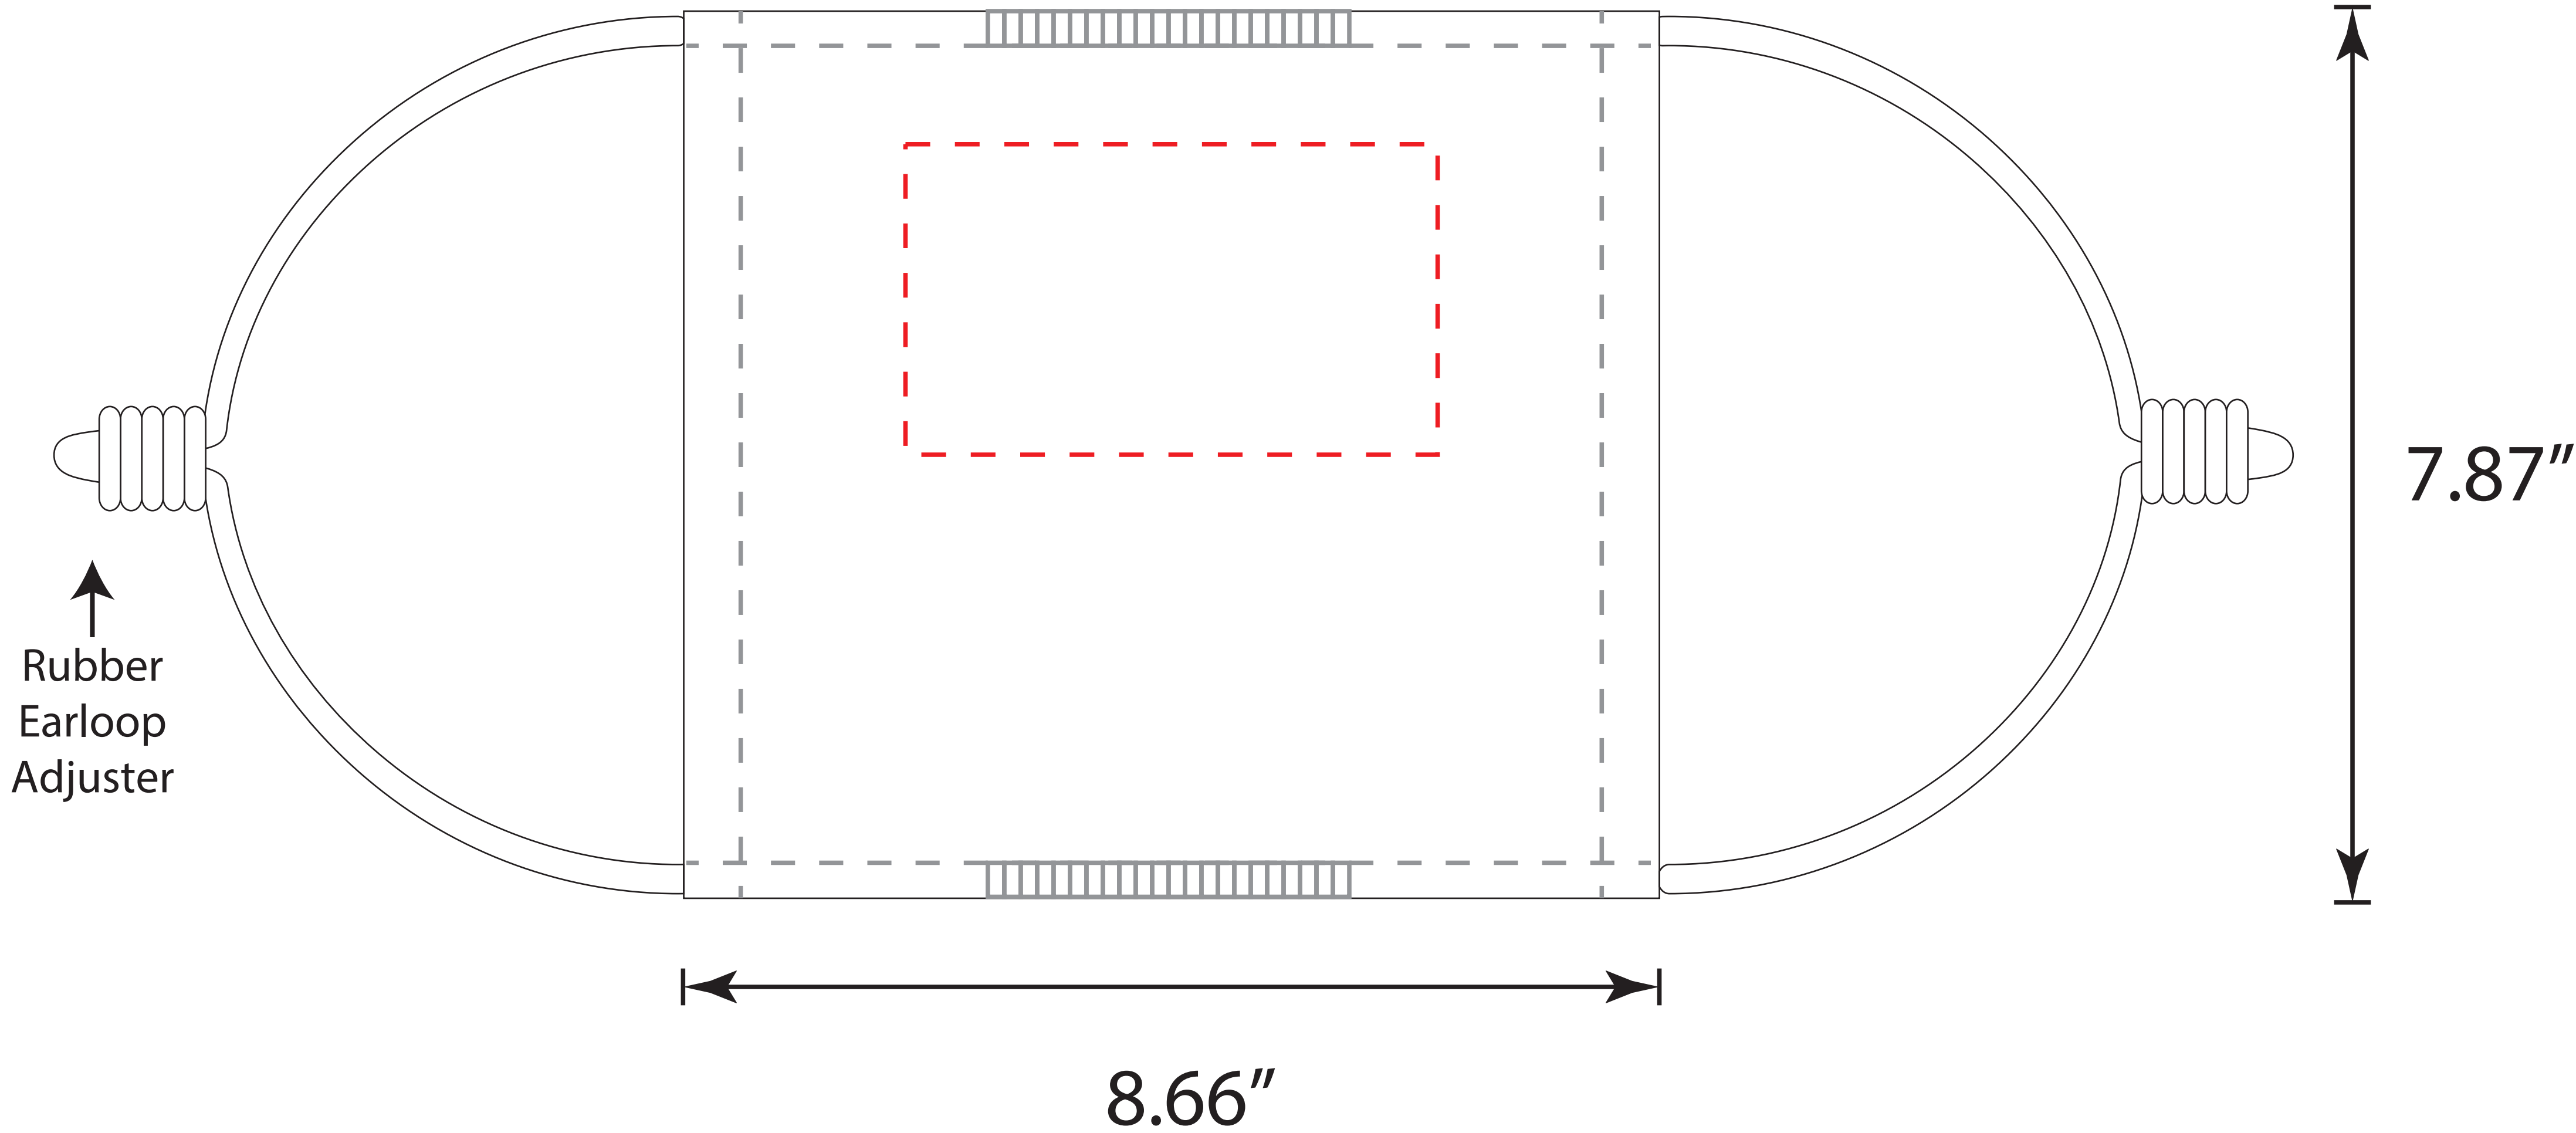

Standard Fabric Face Mask (180g Elastic Polyester)

■ Pantone

Perfect color matches are not guaranteed without a Pantone reference.

Safe Artwork Line

Keep all important artwork
inside the red box