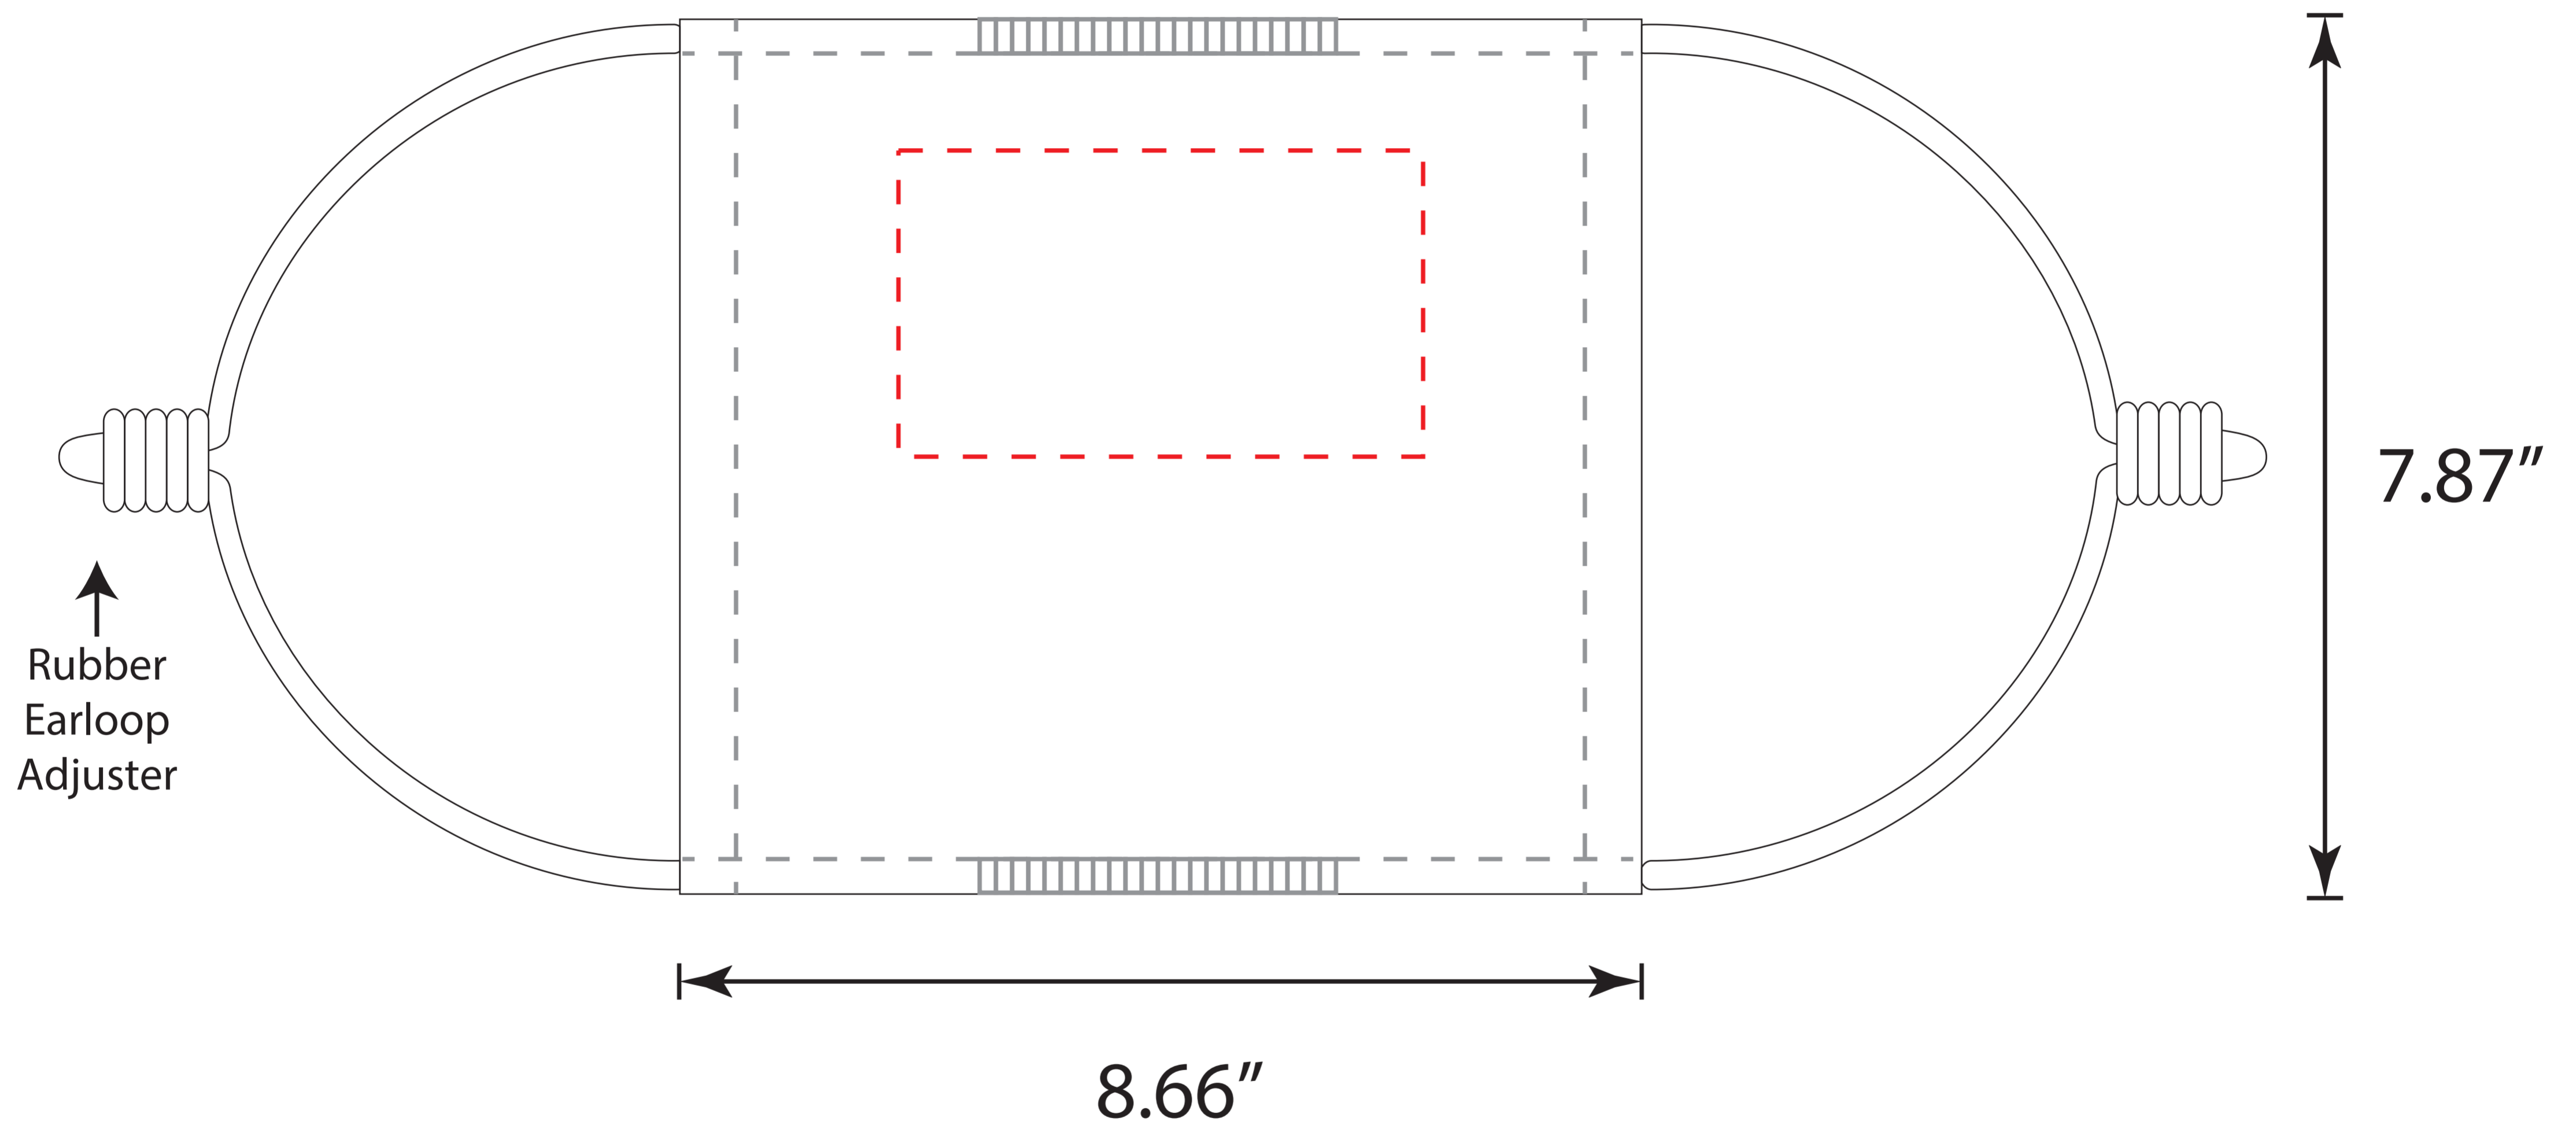

# Deluxe Fabric Face Mask (230g Elastic Polyester)

■ Pantone

Perfect color matches are not guaranteed without a Pantone reference.

Safe Artwork Line

Keep all important artwork  
inside the red box