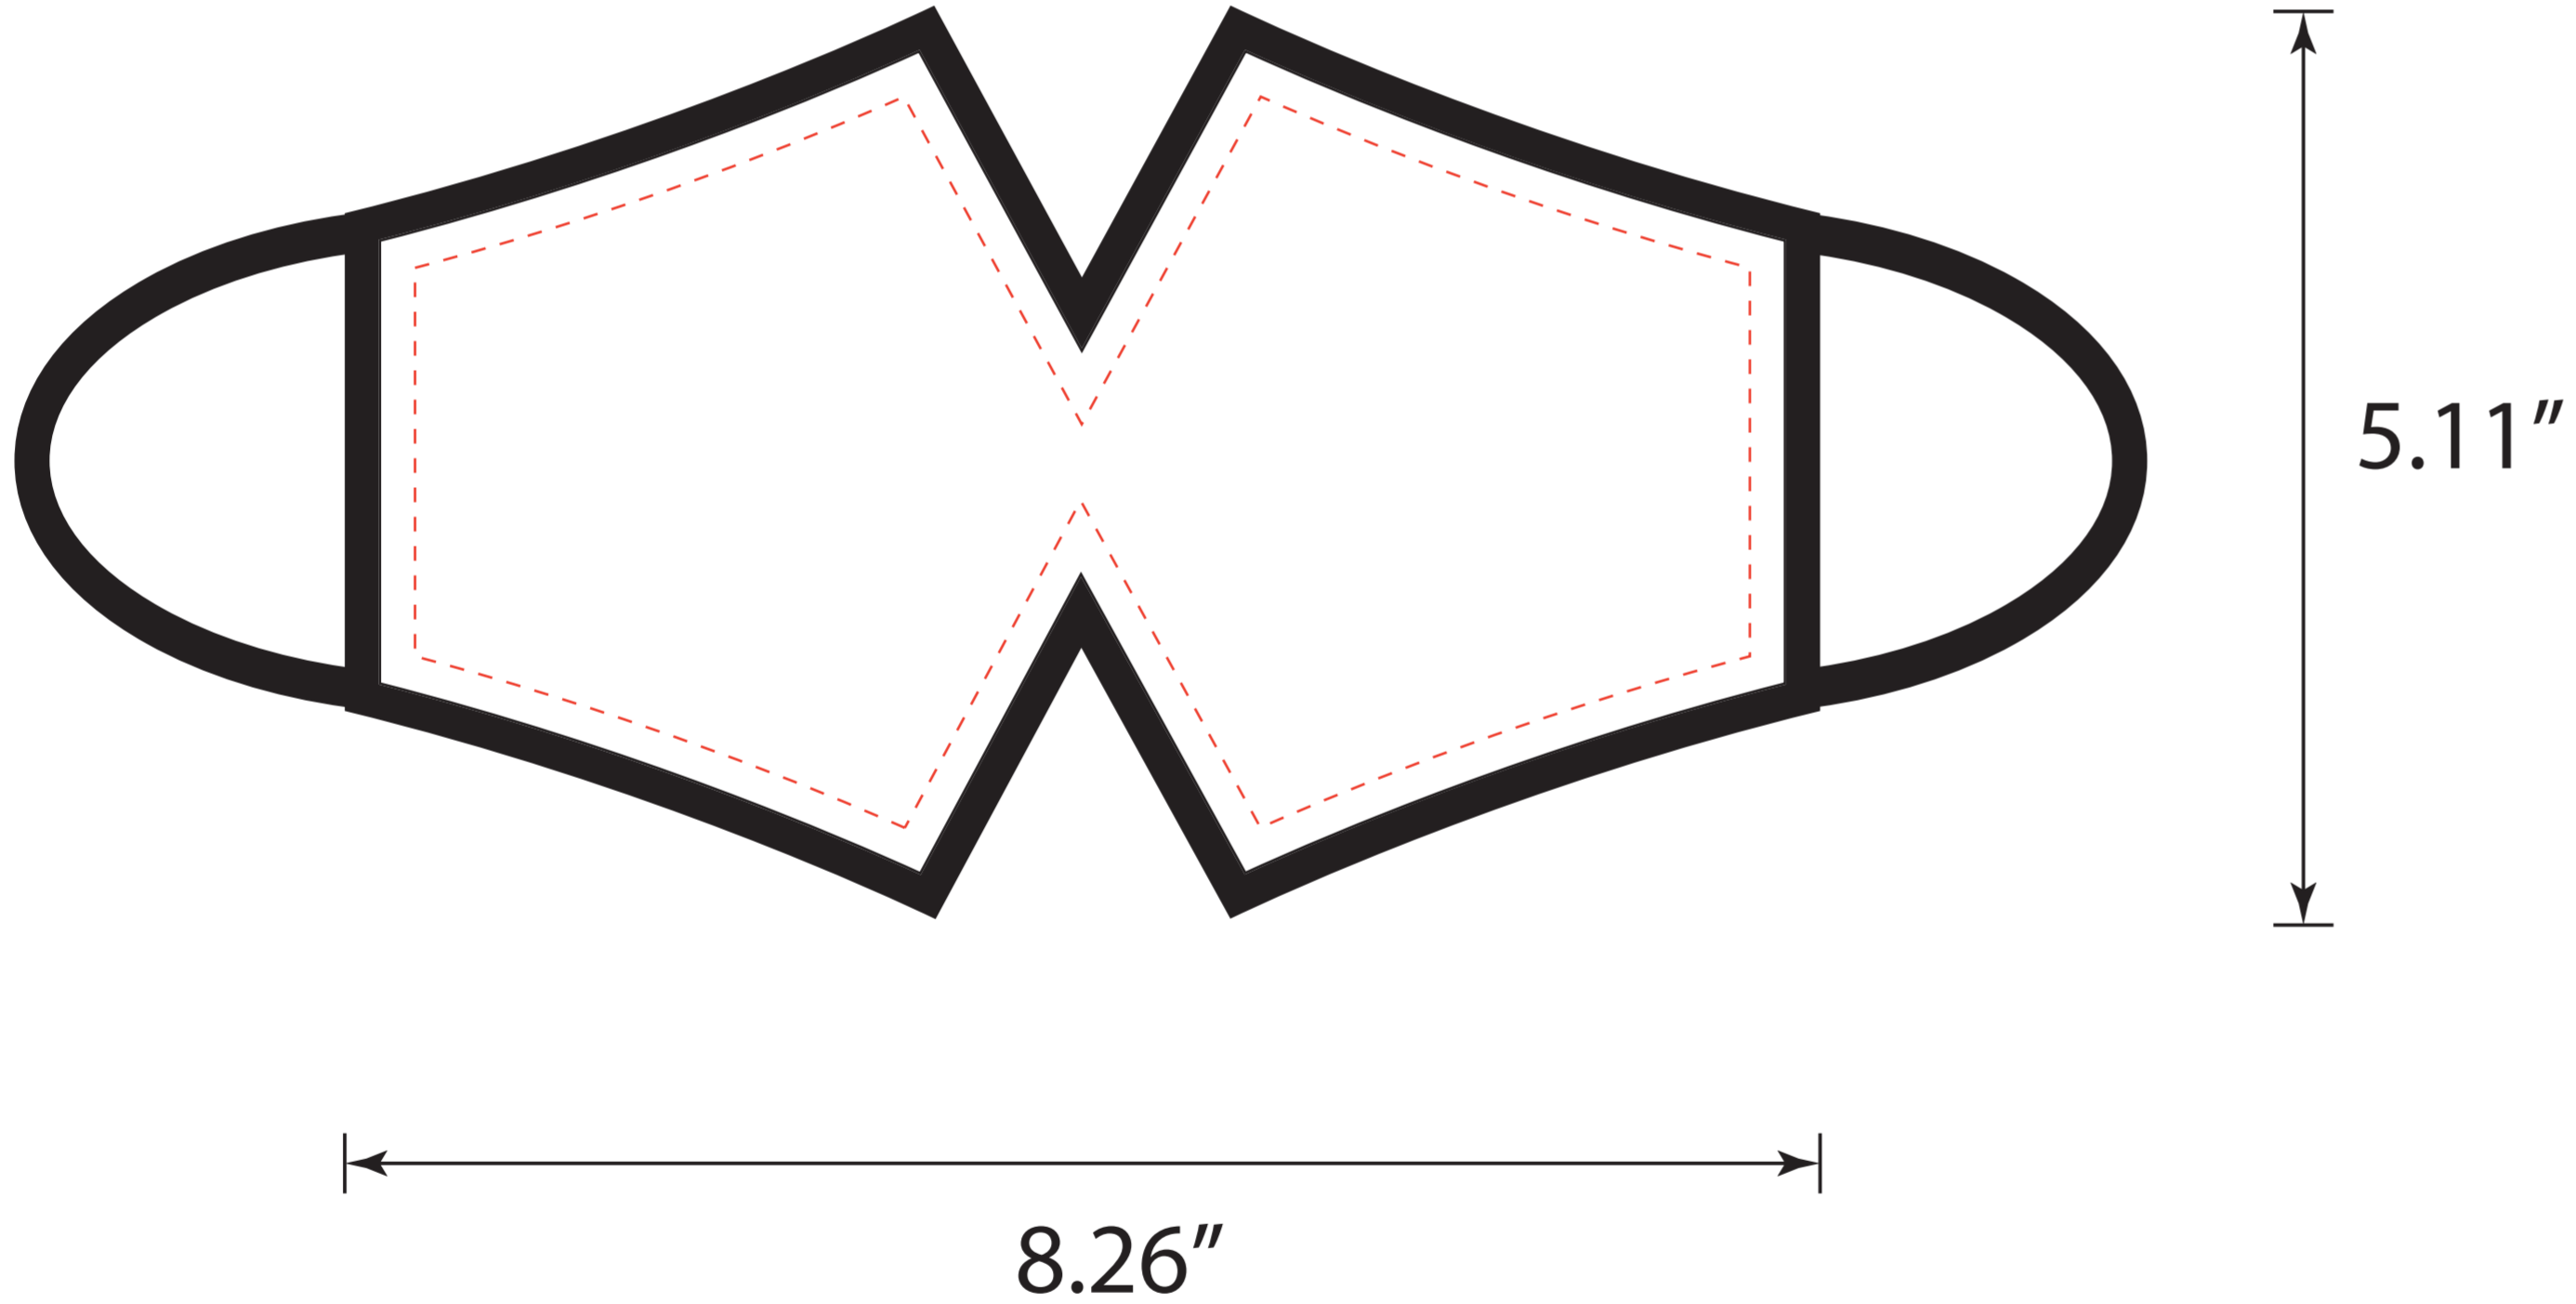

Structured Econ Custom Face Mask

Front

Back

■ Pantone

Perfect color matches are not guaranteed without a Pantone reference.

Safe Artwork Line

Keep all important artwork inside the red box