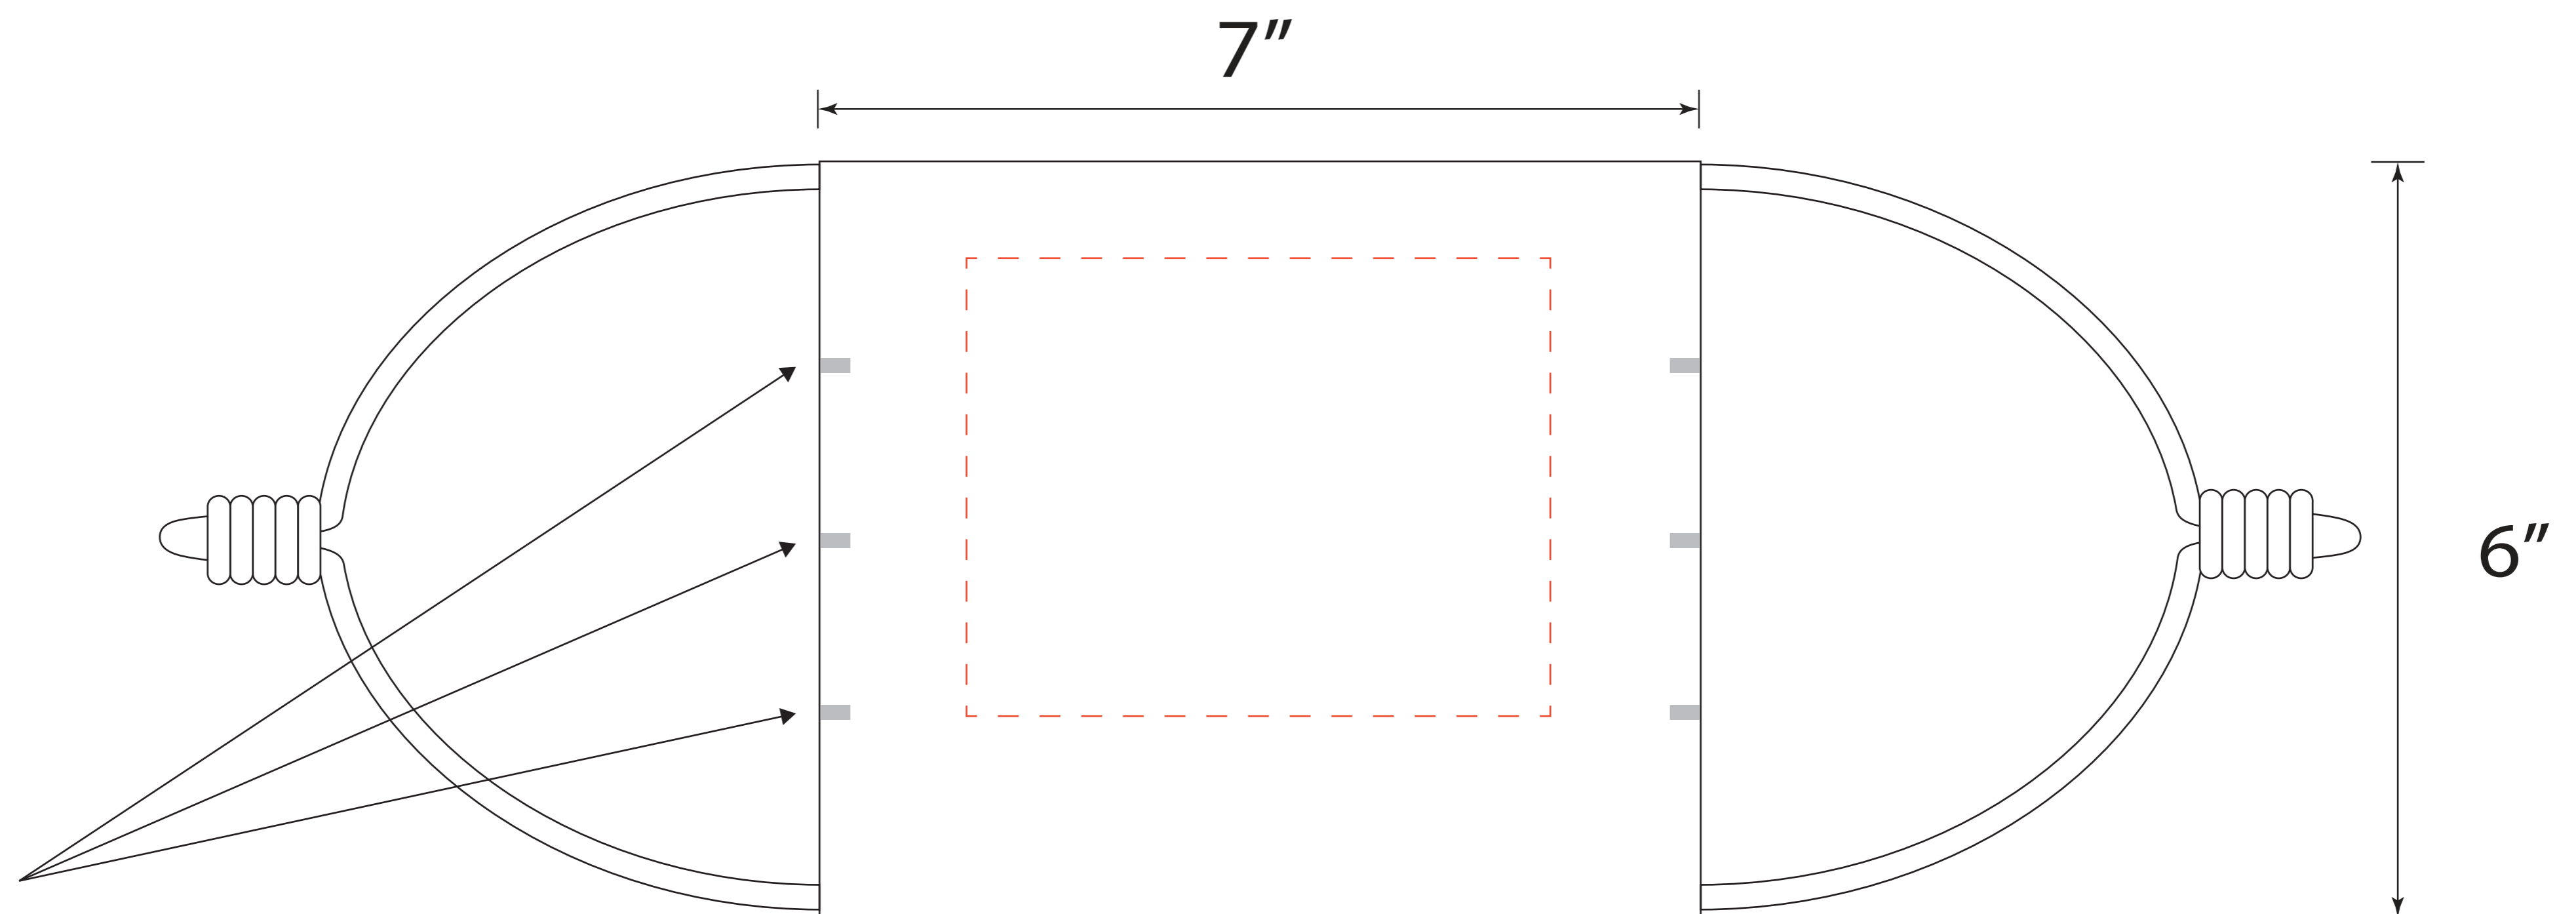

250g Soft Knitted Custom Face Mask

Front

Pleats in the mask fabric may obstruct portions of the artwork

Back

White – No printing

■ Pantone

Perfect color matches are not guaranteed without a Pantone reference.

Safe Artwork Line

Keep all important artwork inside the red box