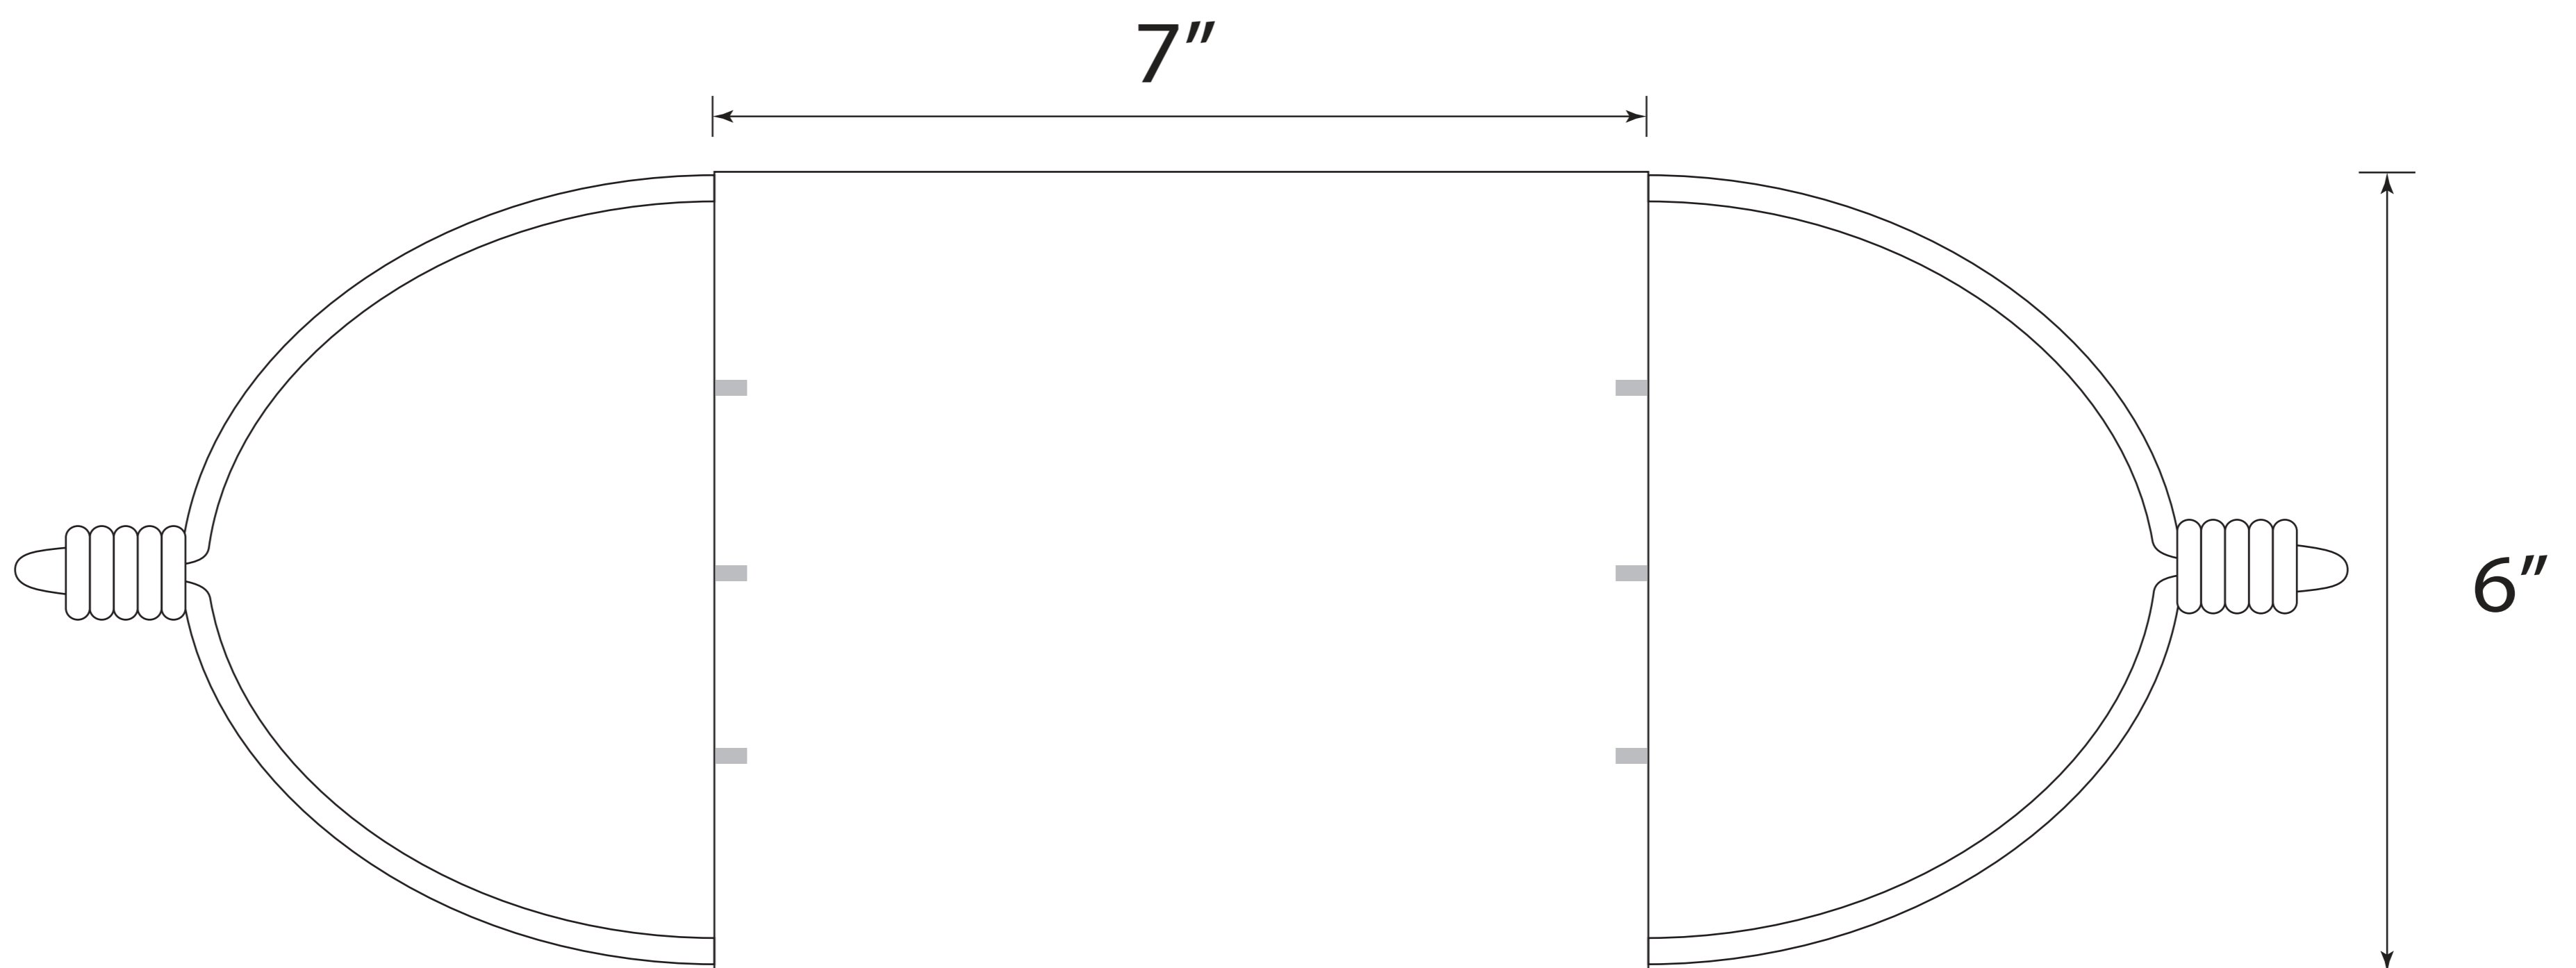

250g Soft Knitted Custom Face Mask

Front

Pleats in the mask fabric may obstruct portions of the artwork

Back

White – No printing

■ Pantone

Perfect color matches are not guaranteed without a Pantone reference.

Safe Artwork Line

Keep all important artwork inside the red box