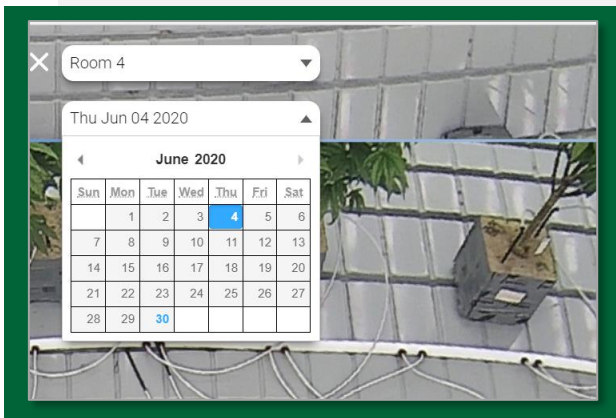

CASE STUDY

PLANT ISSUES

Grow conditions:

Cultivar: Cannabis – Girl Scout Cookie

Location: New Mexico

Type of grow: Warehouse

Media: Rockwool

FarmVisionAI: Tier 3 service

ISSUE:

Plant fell over

RESOLUTION:

Grower notified and action taken

BENEFIT:

Saved grow from revenue loss