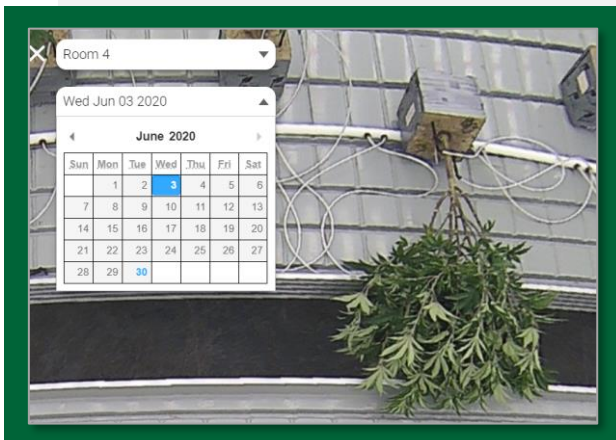

CASE STUDY

PLANT ISSUES

Grow conditions:

Cultivar: Cannabis – Girl Scout Cookie

Location: New Mexico

Type of grow: Warehouse

Media: Rockwool

FarmVisionAI: Tier 3 service

ISSUE:

Plant fell over

RESOLUTION:

Grower notified and action taken

BENEFIT:

Saved grow from revenue loss