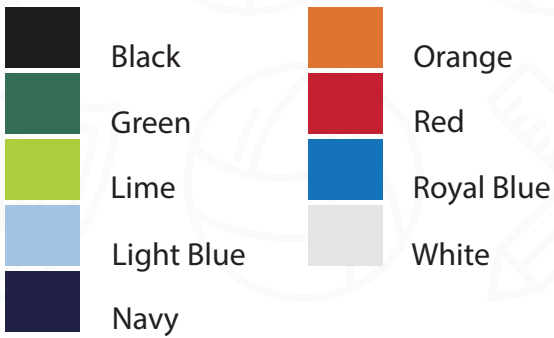

- | | | | |
|---|----------------|---|---------------------|
|  | Burgundy |  | Beige |
|  | Black |  | Bottle Green |
|  | Charcoal |  | Lime |
|  | Grey Melange |  | Black Melange |
|  | Indigo Melange |  | Charcoal Melange |
|  | Khaki |  | Medium Grey Melange |
|  | Navy |  | Navy Melange |
|  | Orange |  | Cobalt Melange |
|  | Royal Blue |  | Military Melange |
|  | Royal Blue |  | Oatmeal Melange |
|  | White |  | Natural |
|  | Sky Blue |  | Burgundy Melange |
| | |  | Yellow |

Heather Navy

Sports Grey

Navy

Heather Orange

Heather Military Green

Heather Purple

Heather Royal

White

Black

Navy

Sports Grey

Ladies Long Sleeve Portland T-shirt
Code: AROD - 4010
Price Range: R115.69 - R132.22

Mens Long Sleeve Portland T-shirt
Code: AROD - 4011
Price Range: R115.69 - R132.22

Ladies Lanai Spaghetti Top
Code: AROD - 4014
Price Range: R79.33 - R90.90