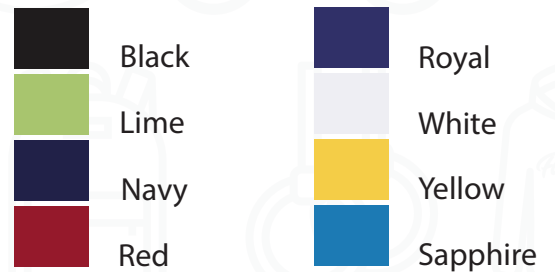

145g Long Sleeve T-shirt
Code: KEVRO - 4028
Price Range: R82.63 - R100.82