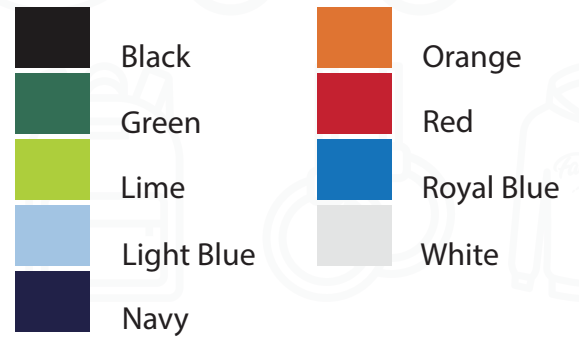

- | | | | |
|---|----------------|---|---------------------|
|  | Burgundy |  | Beige |
|  | Black |  | Bottle Green |
|  | Charcoal |  | Lime |
|  | Grey Melange |  | Black Melange |
|  | Indigo Melange |  | Charcoal Melange |
|  | Khaki |  | Medium Grey Melange |
|  | Navy |  | Navy Melange |
|  | Orange |  | Cobalt Melange |
|  | Royal Blue |  | Military Melange |
|  | Royal Blue |  | Oatmeal Melange |
|  | White |  | Natural |
|  | Sky Blue |  | Burgundy Melange |
| | |  | Yellow |

Heather Navy

Sports Grey

Navy

Heather Orange

Heather Military Green

Heather Purple

Heather Royal

White

Black

Navy

Sports Grey

Ladies Long Sleeve Portland T-shirt
Code: AROD - 4010
Price Range: R115.69 - R132.22

Mens Long Sleeve Portland T-shirt
Code: AROD - 4011
Price Range: R115.69 - R132.22

Ladies Lanai Spaghetti Top
Code: AROD - 4014
Price Range: R79.33 - R90.90