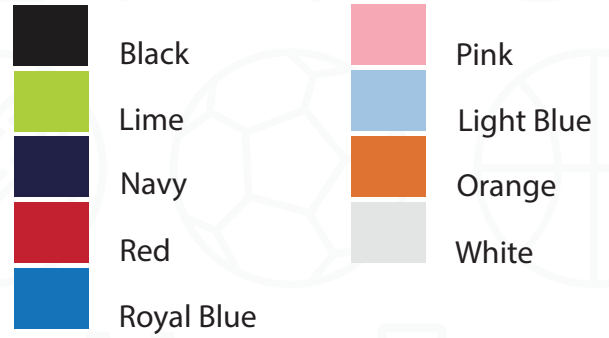

Unisex Super Club 135 T-shirt
Code: AROD - 4008
Price Range: R64.45 - R72.72