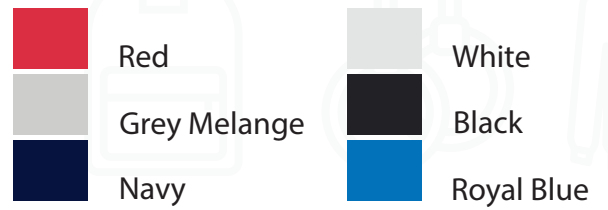

Unisex Long Sleeve

Code: REX - 4007

Price Range: R143.96 - R158.36

Ladies Crew Neck T-Shirt

Code: REX - 4003

Price Range: R92.25 - R98.02

- | | | | |
|---|--------|---|--------------|
|  | White |  | Grey Melange |
|  | Black |  | Charcoal |
|  | Cerise | | |

- | | | | |
|---|----------------|---|---------------------|
|  | Burgundy |  | Beige |
|  | Black |  | Bottle Green |
|  | Charcoal |  | Lime |
|  | Grey Melange |  | Black Melange |
|  | Indigo Melange |  | Charcoal Melange |
|  | Khaki |  | Medium Grey Melange |
|  | Navy |  | Navy Melange |
|  | Orange |  | Cobalt Melange |
|  | Royal Blue |  | Military Melange |
|  | Royal Blue |  | Oatmeal Melange |
|  | White |  | Natural |
|  | Sky Blue |  | Burgundy Melange |
| | |  | Yellow |

Heather Navy

Sports Grey

Navy

Heather Orange

Heather Military Green

Heather Purple

Heather Royal

White