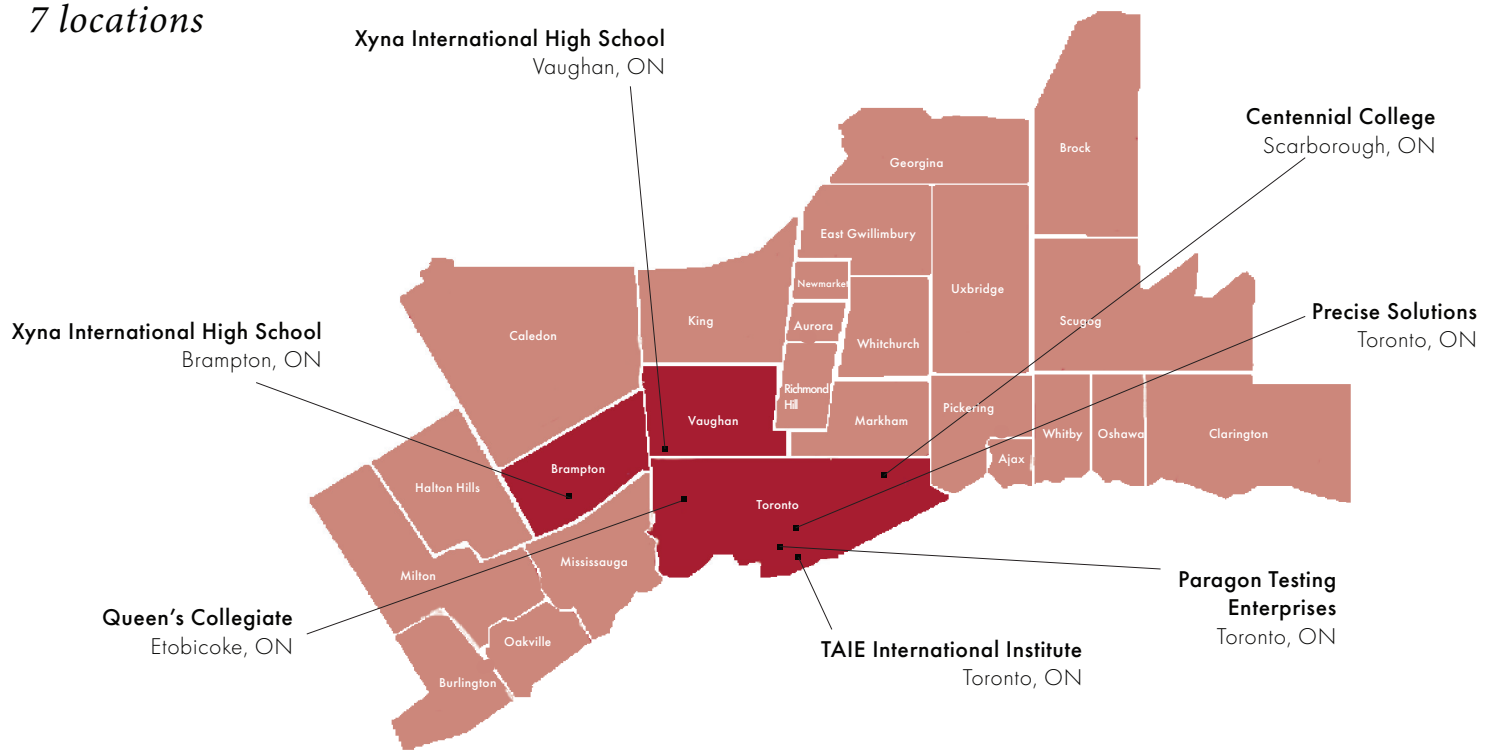

# Greater Toronto Area

7 locations

Test fee: \$280.00 CAD + tax