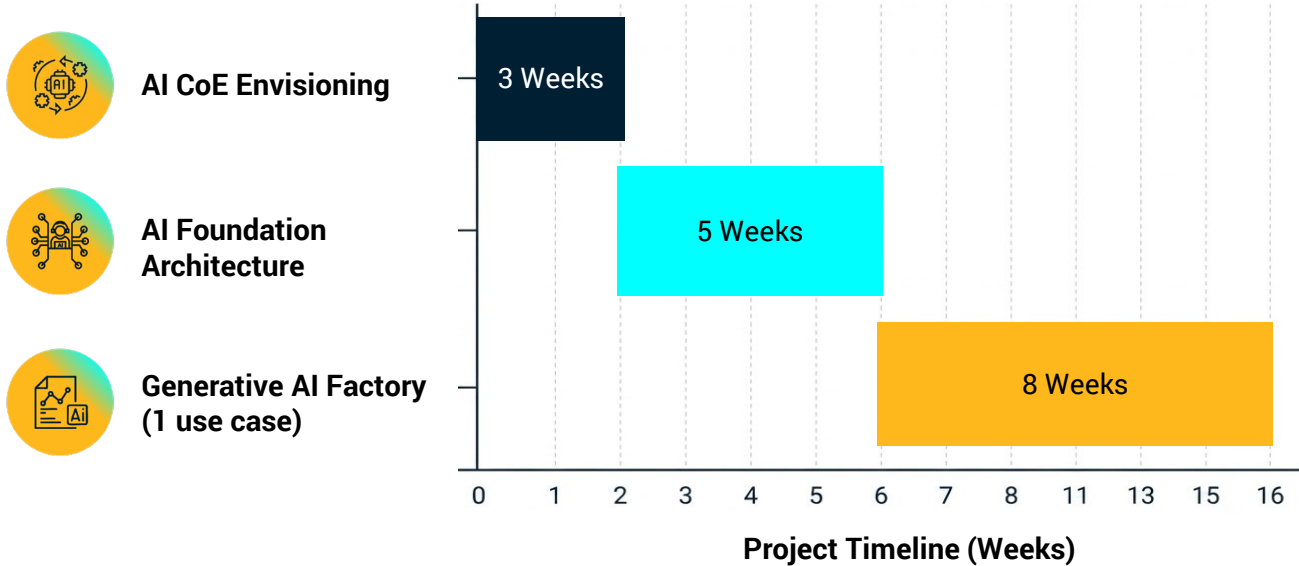

AI Transformation Program

About Akkodis

Akkodis is a global digital engineering consulting company that enables organizations to innovate and accelerate by applying technology to redefine how processes and products are developed, powered and optimized.

With deep expertise across AI, data, cloud, edge and software engineering, we combine technology and talent to deliver end-to-end solutions, from strategy and consulting to talent development and implementation. Our commitment to Akkodis Intelligence helps businesses connect the exponential power of technology with the irreplaceable strengths of human thinking and collaboration.

Find out more

If you would more information on how the Akkodis Intelligence AI Transformation Program can help you, please contact our experts:

Carol Gobby
VP of Sales & Growth
E: carol.gobby@akkodis.com

Michael McKenna
Head of Solution Engineering
E: Michael.mckenna@akkodisgroup.com