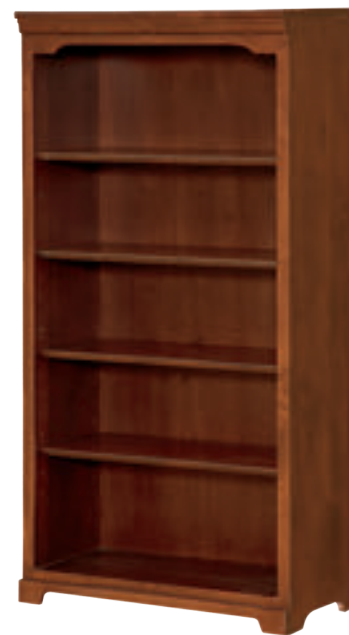

CANDLER OPEN BOOKCASE

BOOKCASES

TRADITIONAL BOOKCASE
W/ FULL LENGTH GLASS DOOR

TRADITIONAL BOOKCASE
W/ RAISED PANEL BOTTOM DOORS

TRADITIONAL BOOKCASE W/ GLASS TOP
DOORS & RAISED PANEL BOTTOM DOORS

TRADITIONAL OPEN BOOKCASE

BOOKCASES

SALEM BARRISTER BOOKCASE

MISSION LAWYER'S BOOKCASE

LEGACY OF ELOQUENCE DUO BOOKCASE

LEGACY OF ELOQUENCE TRIO BOOKCASE

BOOKCASES

HENRY STEPHENS HS-9013 BOOKCASE

HAMPTON HM-3072 BOOKCASE

HENRY STEPHENS HS-9072 BOOKCASE

KINGSTON KT-3060 BOOKCASE

BOOKCASES

BROOKLYN BB-3084 BOOKCASE

BROOKLYN BOOKCASE W/DOORS

BROOKLYN BOOKCASE STYLE OPTIONS

A-STYLE

B-STYLE