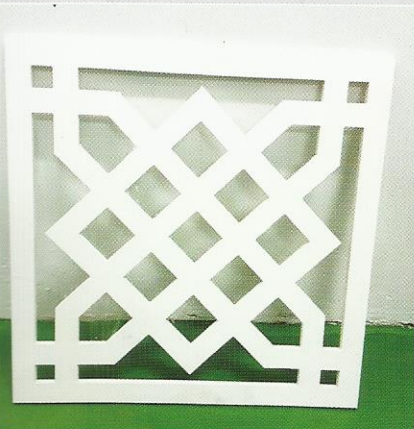

PVC Foam Board Pattern