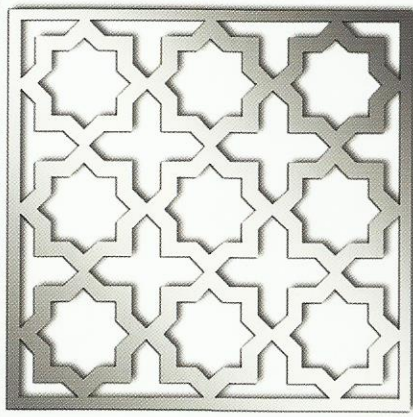

PVC Foam Board Pattern