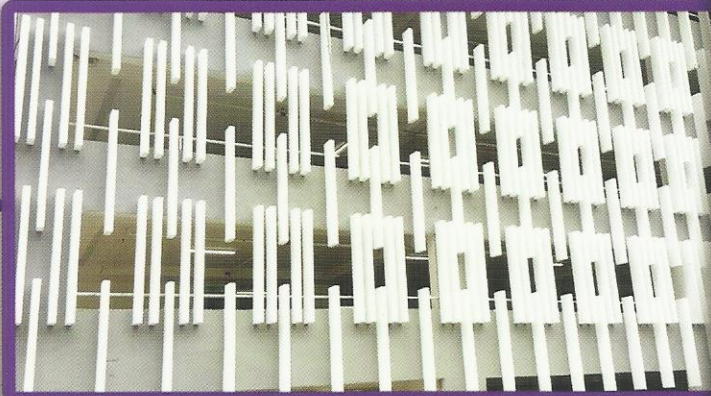

Environment Friendly

Natural Material

Custom Size

Reusable

Thickness Available : 5mm, 6mm, 9mm, 10mm, 12mm, 15mm, 18mm, 25mm.

HDE MOULDINGS (M) SDN. BHD.

(Formerly known as)

(1238776-A) *Light Weight Mouldings*