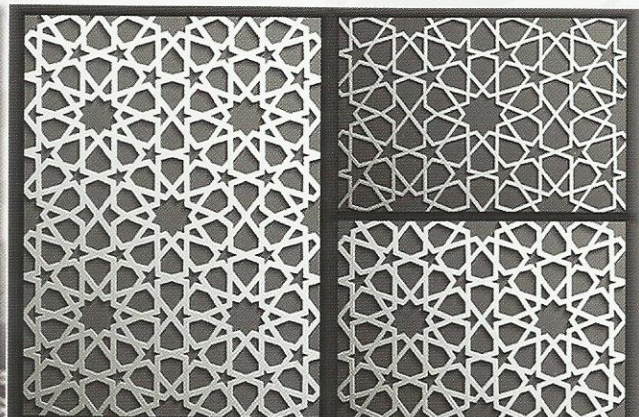

PVC Foam Board Pattern