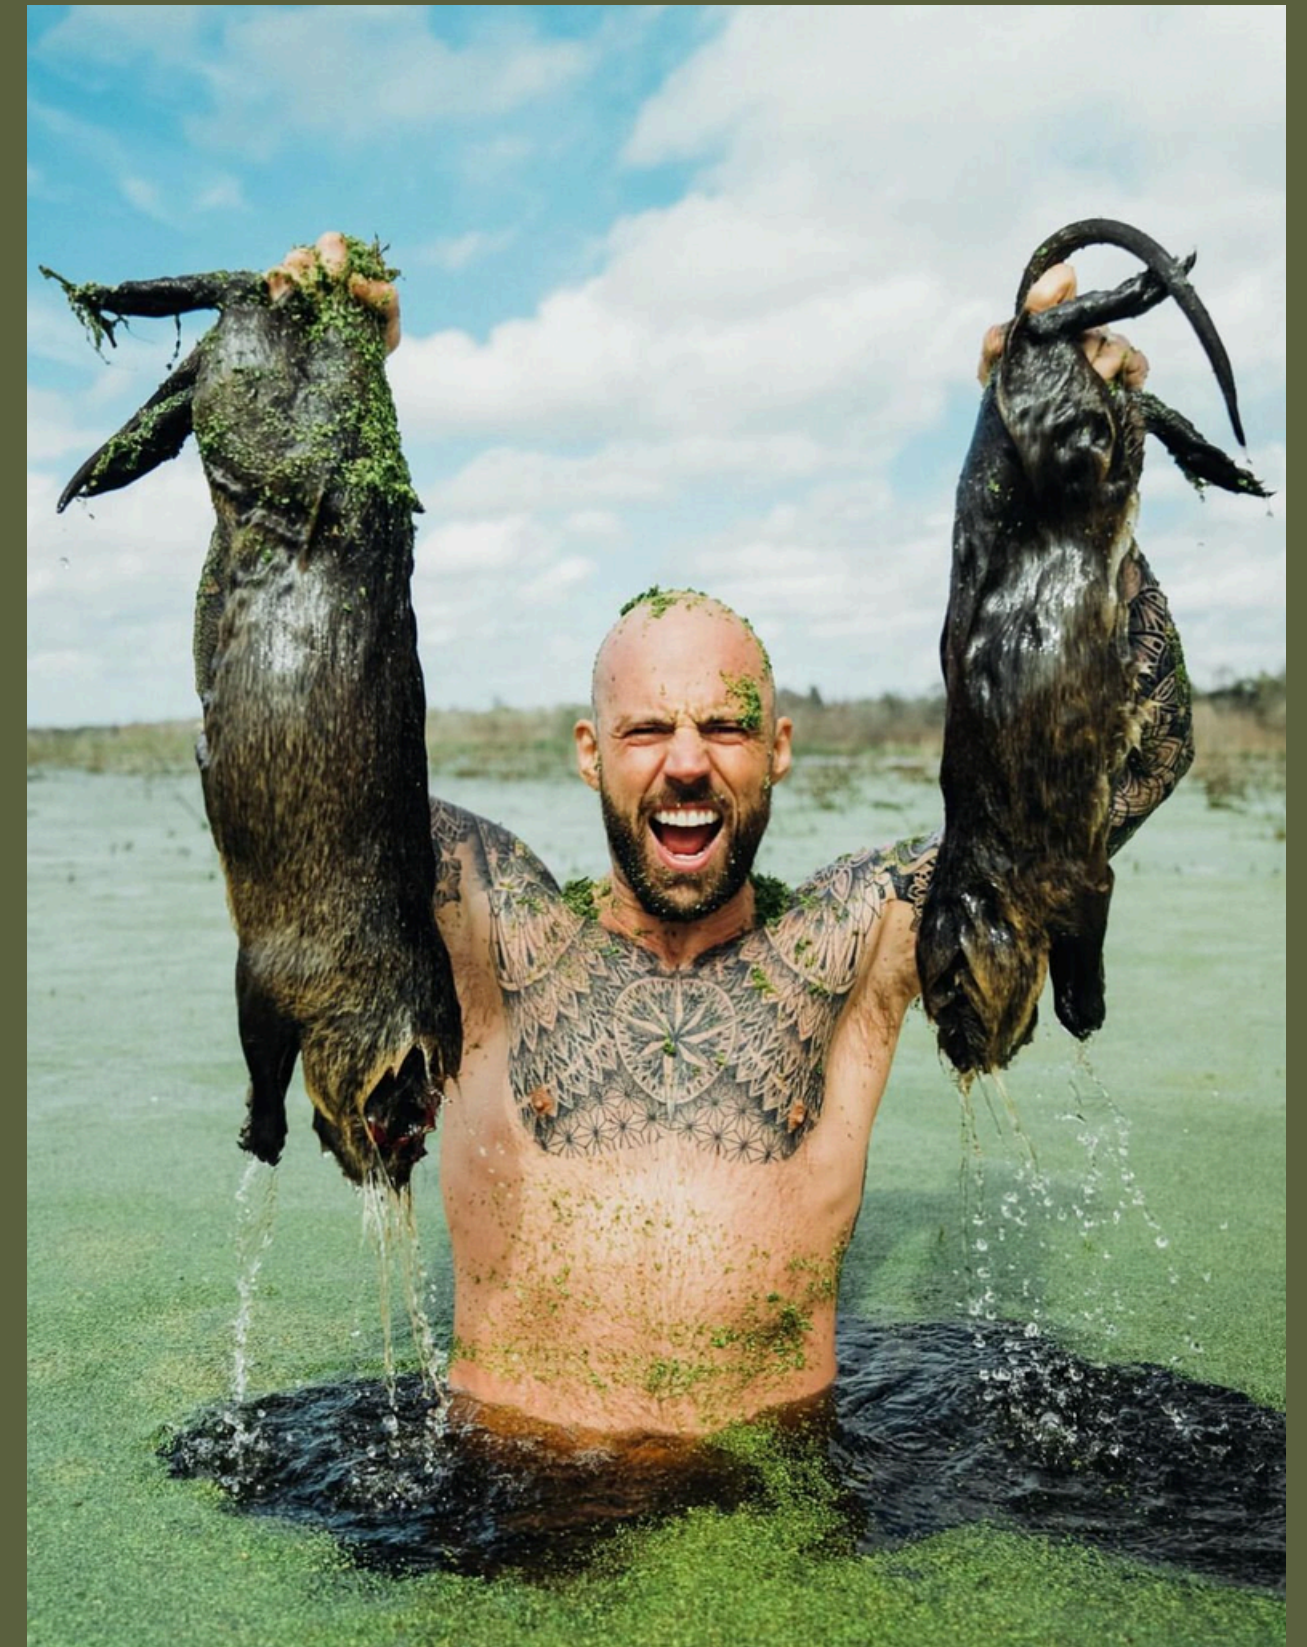

Varmint Hunt

$150 per shooter

Accommodations Pricing

Glamping Cabins	Lodge Suites	Full Lodge
$200/night	$300/night Weekday Rate $350/night Weekend Rate	$1200/night Weekday Rate $1400/night Weekend Rate

*MUST STAY IN ACCOMMODATIONS – PRICING BASED ON SINGLE PERSON OCCUPANCY

*GUNS & AMMO NOT PROVIDED

*PRICING DOES NOT INCLUDE: ANIMAL PROCESSING, CLEANING FEES, & TAXES