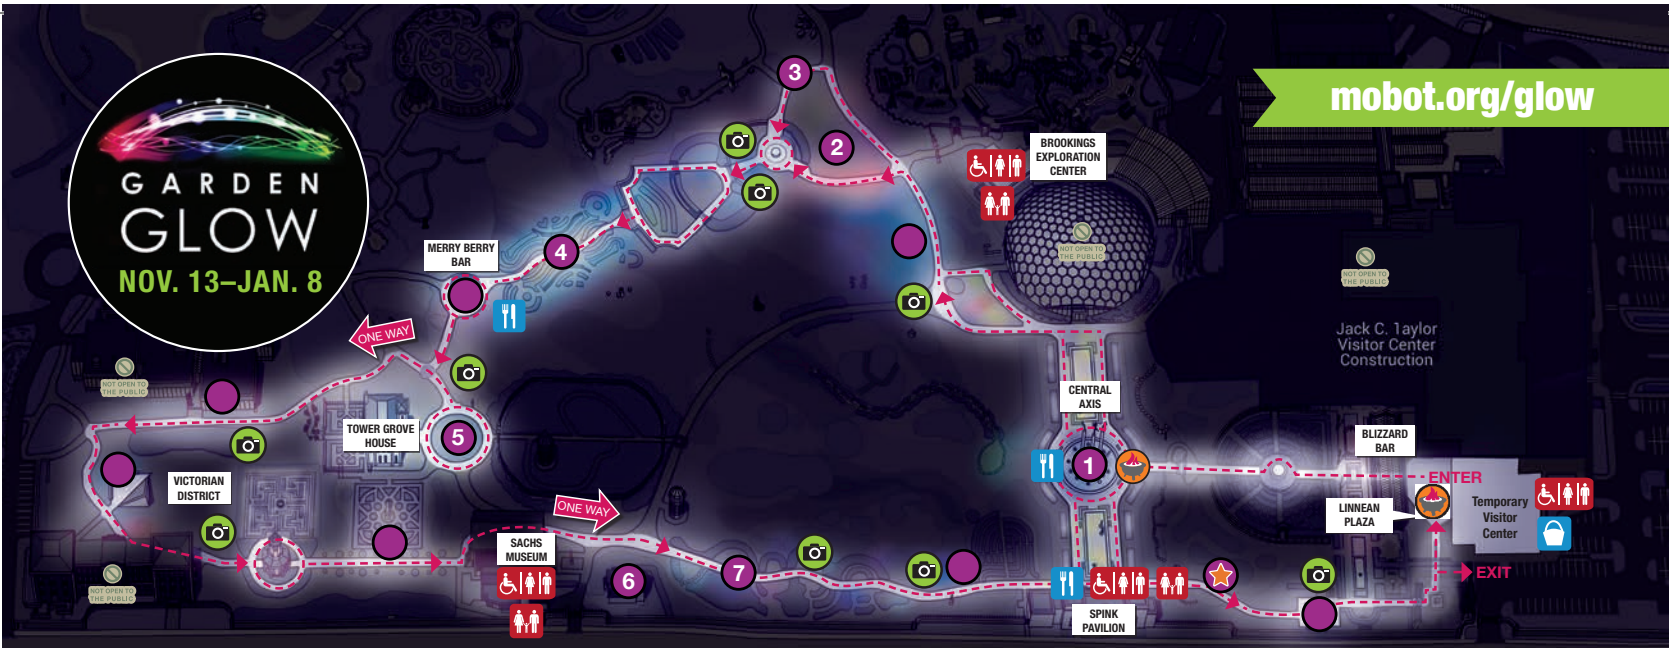

SPONSORED EXHIBITS

- **1 Fire and Light**
  Sponsored by Wells Fargo
- **2 Botanical Luminaries**
  Sponsored by SmithAmundsen
- **3 Twinkling Tunnel**
  Sponsored by Boeing
- **4 Magical Meadow**
  Sponsored by Kathy and David Hollo
- **5 Tower Grove House**
  Sponsored by Elizabeth Green
- **6 Holiday House**
  Sponsored by JiaMin and Michael Dierberg
- **7 Frosted Forest**
  Sponsored by Lelia J. and David N. Farr

KEY

- # Sponsored Exhibit
- Exhibit
- NEW EXHIBIT: Springtime in the Garden
- Photo Op
- Warming Station
- Accessible Restrooms
- Shopping
- Food and Beverage
- Family Restrooms