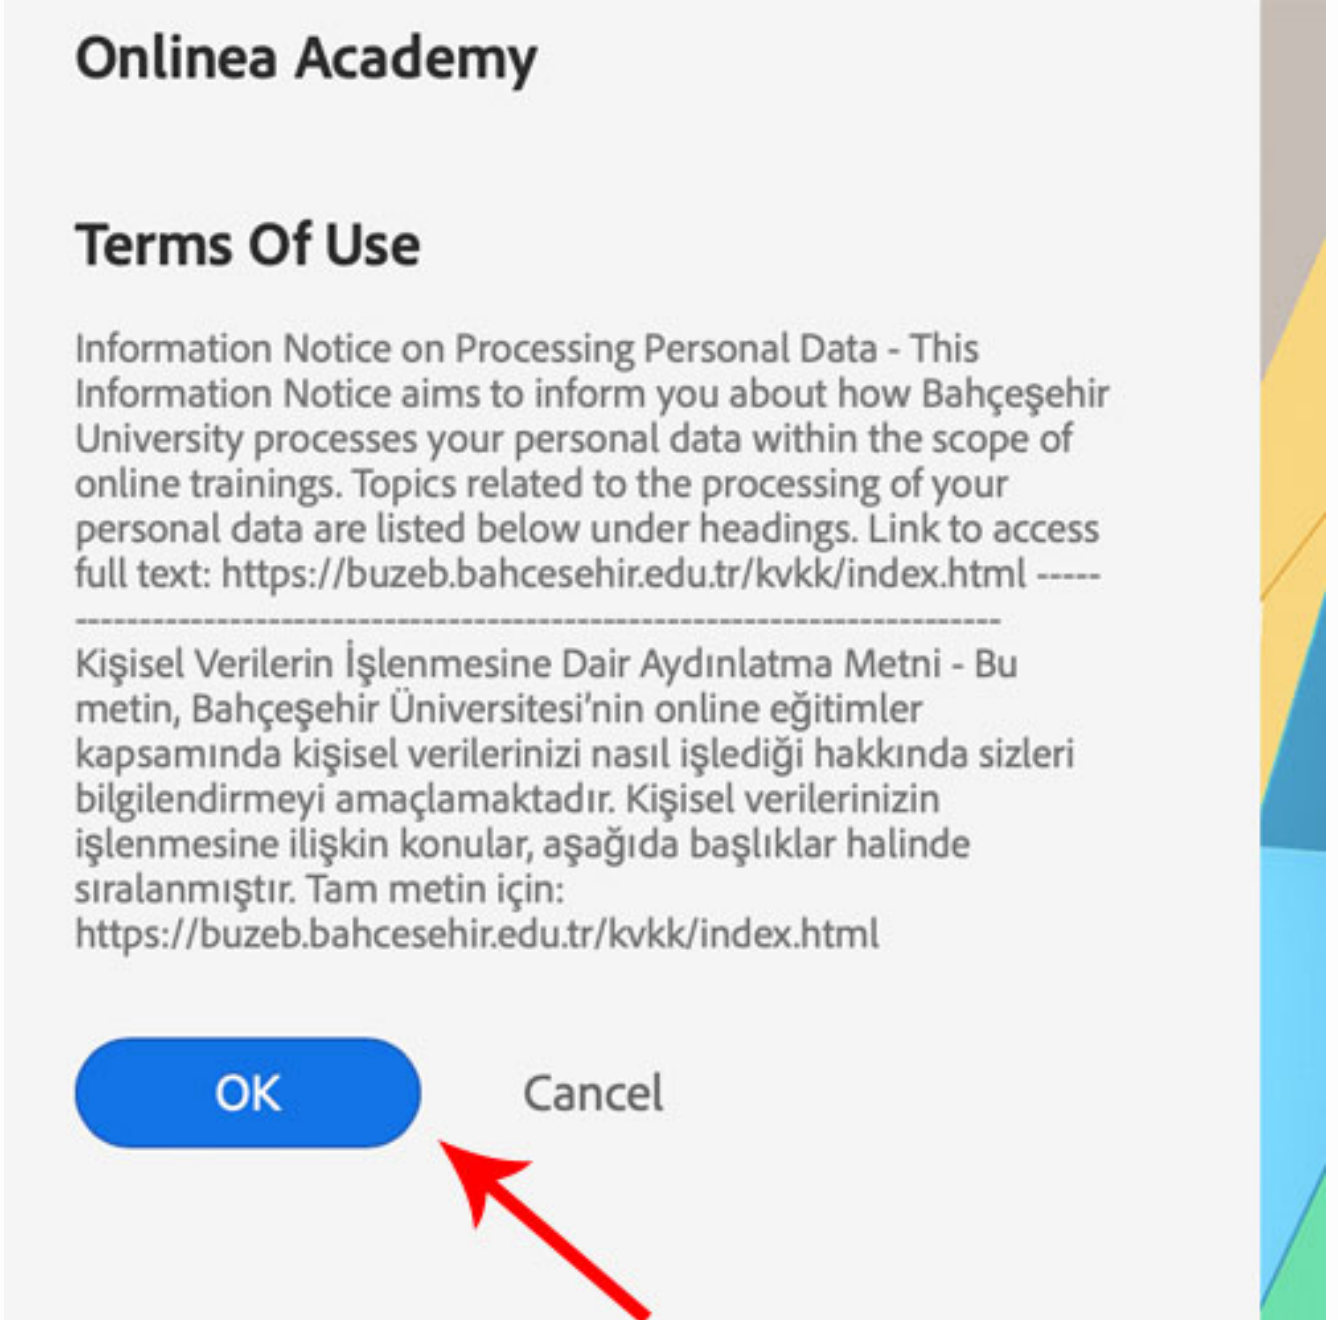

Bilgisayara Adobe Connect programını yüklemeden tarayıcı aracılığıyla yayın nasıl izlenir?

3. Adım

Aydınlatma metnini onaylayarak bir sonraki adıma geçiniz.