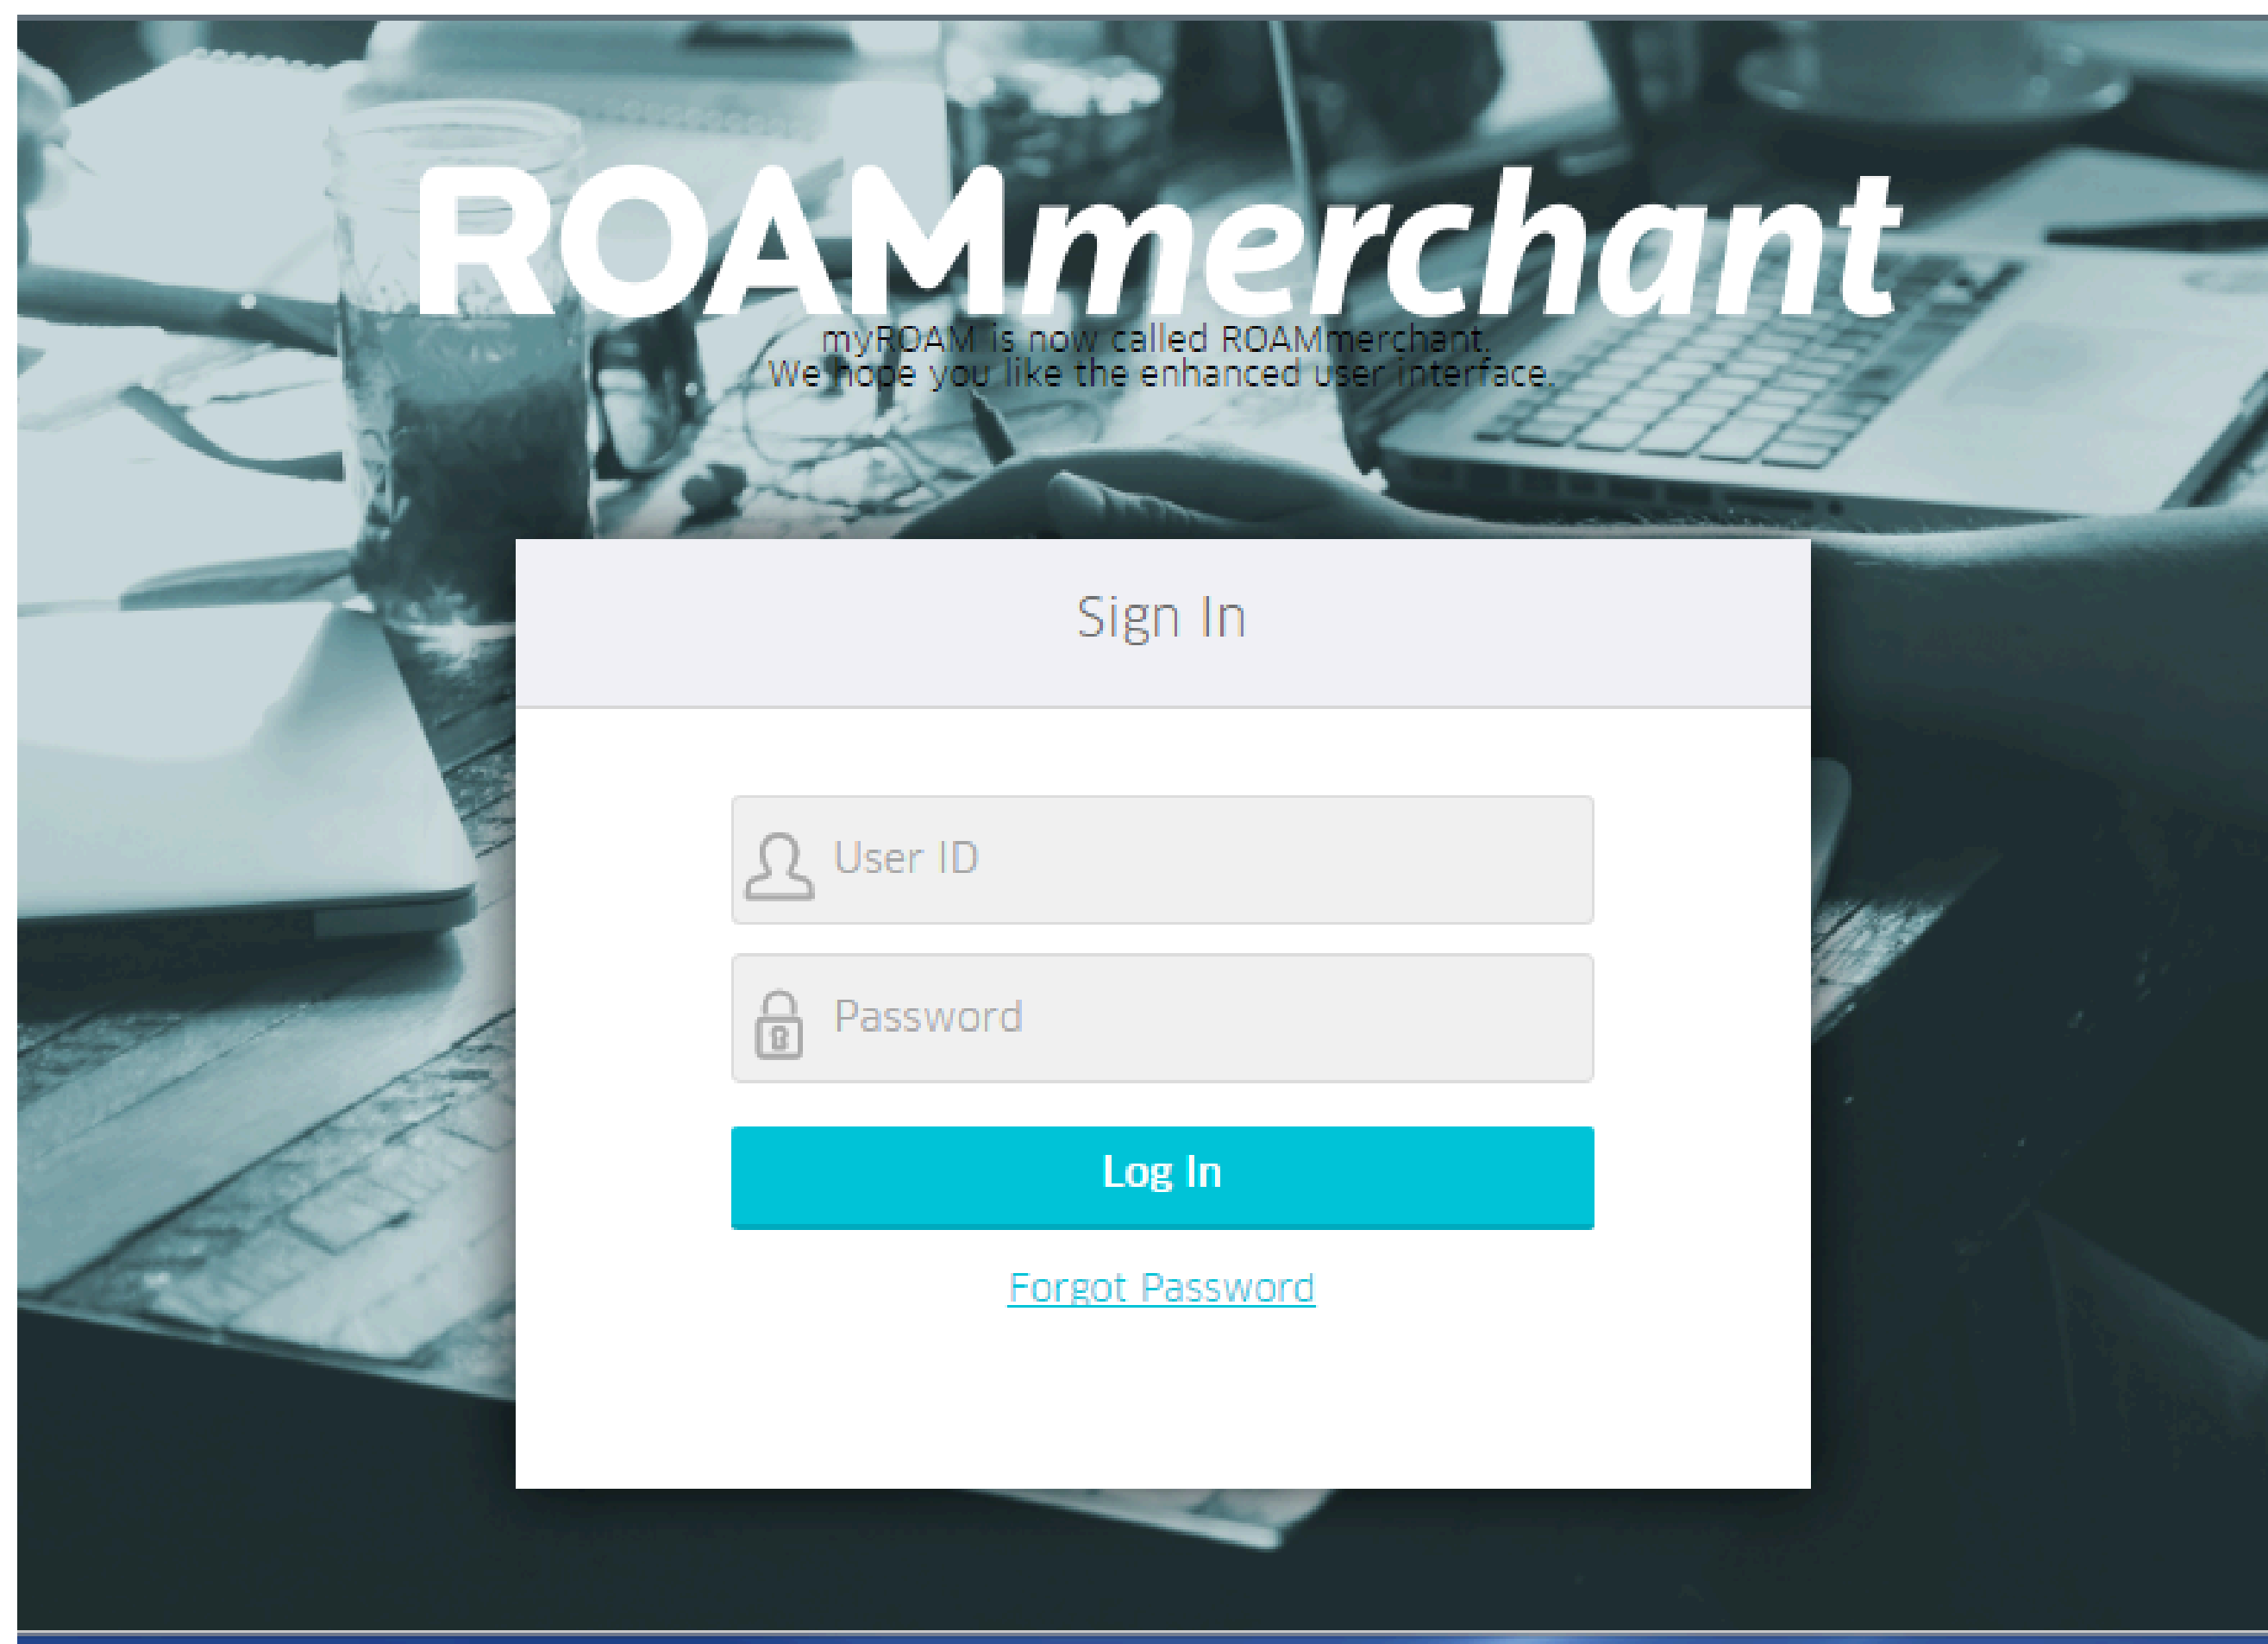

ROAMmerchant Login

Posted: Oct 20, 2016

1. Navigate to <http://merchant.roamdata.com> using your web browser.

2. Enter your User ID and Password.
3. Click the Submit button.