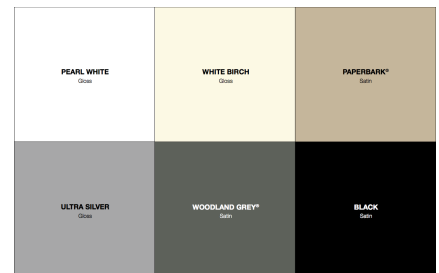

# COLORBOND COLOURS

Your selected colours are outlined in your pricing table once you complete our formal CUSTOMISATION process.

There are three customisations that you have selected

- Colour of your roof
- Colour of your gutters & fascias

# GLASS SLIDING DOORS

Your selected colour for your Aluminium Glass Sliding Doors will be outlined in your quote pricing table once you CUSTOMISE.

You may choose this colour to match your existing home or to go with your gutters, fascia and roof.

# FLOORING

Flooring is Acoustic Luxfeel which is a premium flooring choice at no extra charge. Your selected colour for your flooring will be outlined in your quote's pricing table.

White Wash

Light Oak

Dark Rustic