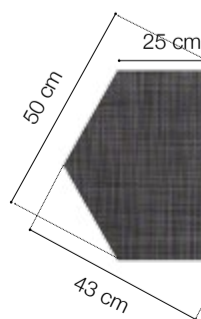

THE FLOOR: A REAL PLAYING FIELD !

Let your creativity soar free with Dickson® Shape Lab. Since each room presents a new challenge, we let you design and modulate a floor in ways that were never before possible. Free yourself from traditional designs by mixing and matching our strips, tiles, diamonds and hexagons in different sizes. Play with light, textures and reflections for boundless creativity !