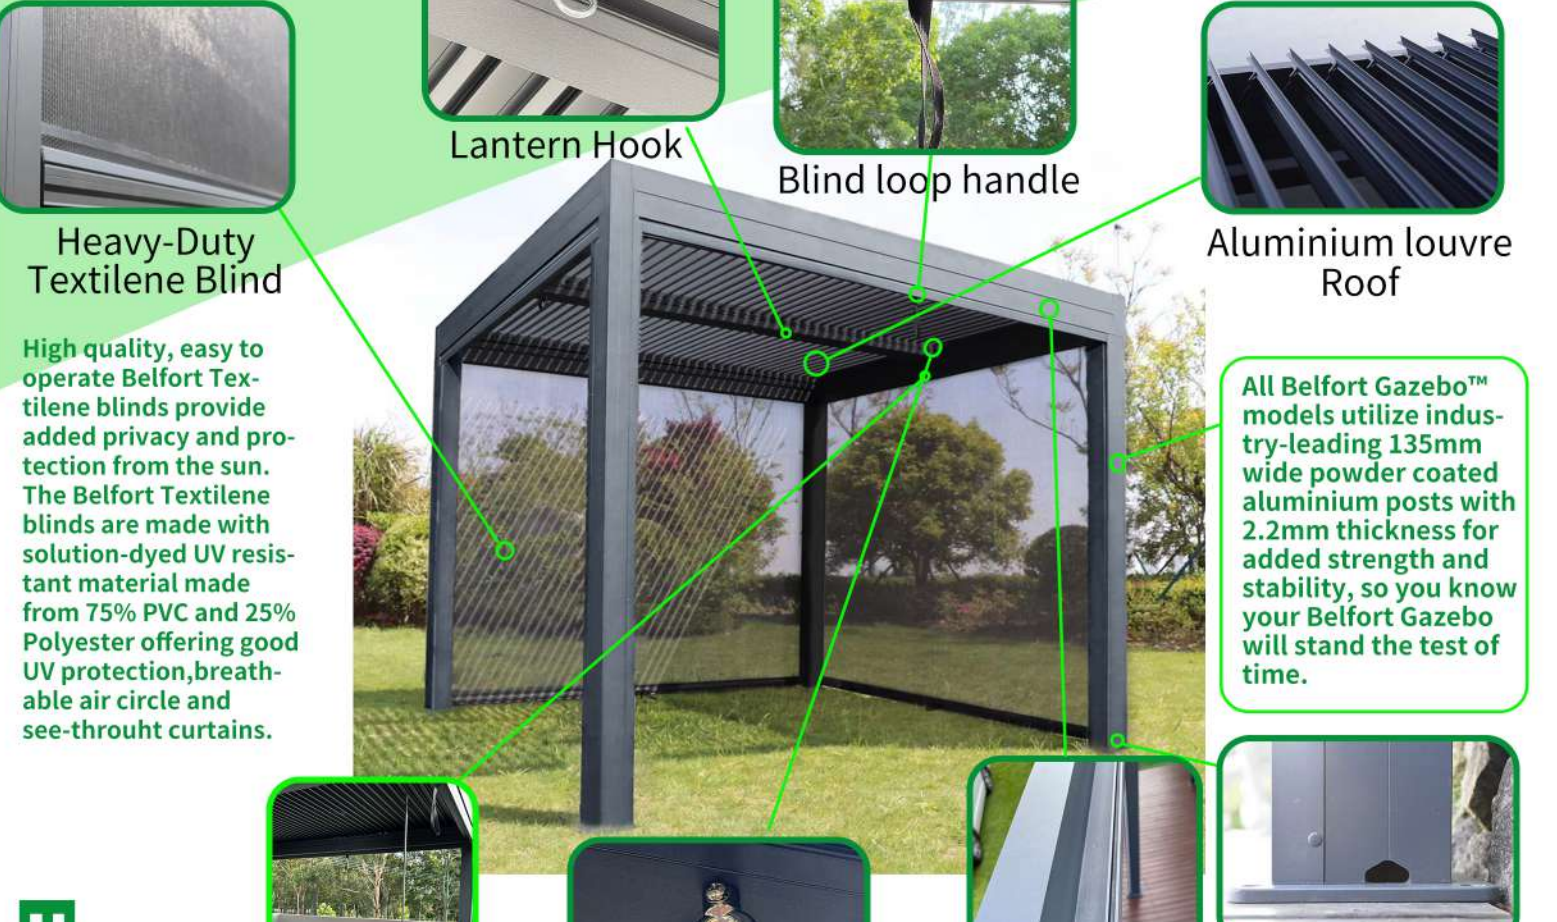

BELFORT GAZEBO

Brisbane Gazebo Specialist

Shade and protect your family with a Belfort Gazebo™ featuring aluminium louvres, Textilene blinds, heavy-duty powder coated 135mm aluminium posts and a roomy 2.5m height.

BELFORT GAZEBO

BBQ

SPA

Textilene blinds keep your privacy during SPA time

CARPORT

Even you can combine two 3x3M gazebo as a carport

www.leisuregarden.com.au

Heavy-Duty Textilene Blind
High quality, easy to operate Belfort Textilene blinds provide added privacy and protection from the sun. The Belfort Textilene blinds are made with solution-dyed UV resistant material made from 75% PVC and 25% Polyester offering good UV protection, breathable air circle and see-through curtains.

All Belfort Gazebo™ models utilize industry-leading 135mm wide powder coated aluminium posts with 2.2mm thickness for added strength and stability, so you know your Belfort Gazebo will stand the test of time.

BELFORT GAZEBO

Concrete

The well-designed drainage system is hidden in the aluminium frame and water discharged through beam gutters and drainage holes at the bottom of the four posts, so that you don't have to worry about rainy days when you are inside of Belfort Gazebo.