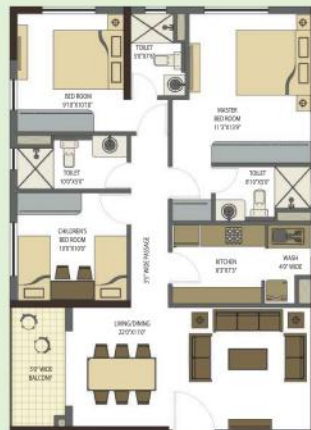

BLOCK2
EXPLODED VIEW

Flat A

Flat Carpet Area (Sq.ft)	Flat BUA Area (Sq.ft)	Flat SBU Area (Sq.ft)
833.88	980.51	1343

Flat B

Flat Carpet Area (Sq.ft)	Flat BUA Area (Sq.ft)	Flat SBU Area (Sq.ft)
952.60	1109.84	1582