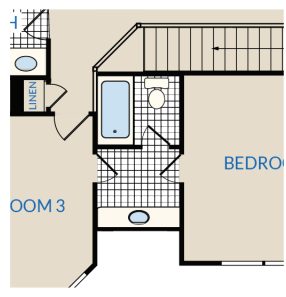

THE CLAIRE

5 Bedrooms | 3 Baths | Optional: 3rd Car Garage

FIRST FLOOR:
1,448 Sq. Ft.

SECOND FLOOR:
1,702 Sq. Ft.

TOTAL APPROX.
3,150 Sq. Ft.

FIRST FLOOR

SECOND FLOOR

Optional 4th Bath in lieu of 2-Story Foyer~84 sq. ft.