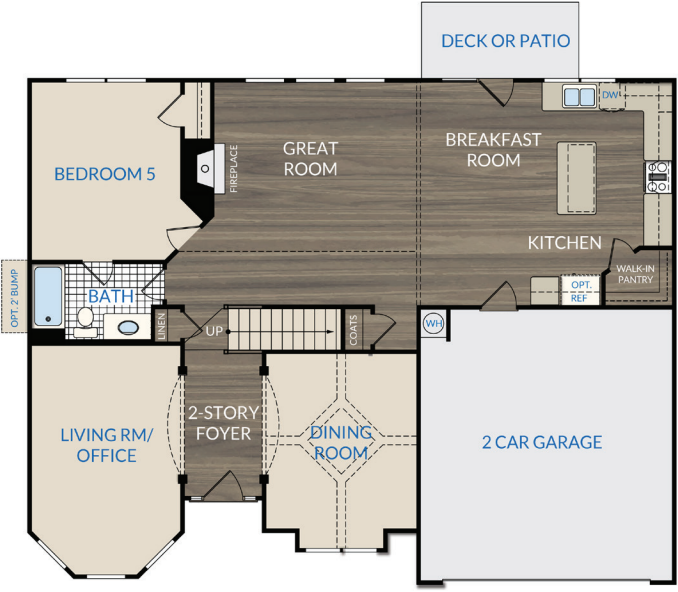

THE CLAIRE

5 Bedrooms | 3 Baths | Optional: 3rd Car Garage

FIRST FLOOR:
1,448 Sq. Ft.

SECOND FLOOR:
1,702 Sq. Ft.

TOTAL APPROX.
3,150 Sq. Ft.

FIRST FLOOR

SECOND FLOOR

Optional 4th Bath in lieu of 2-Story Foyer~84 sq. ft.