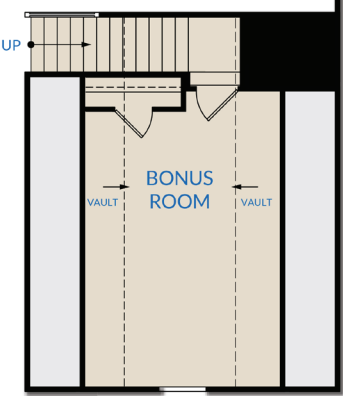

THE BECKETT

4 Bedrooms | 2.5 Baths | Optional: 3rd Car Garage

FIRST FLOOR:
2,544 Sq. Ft.

SECOND FLOOR:
306 Sq. Ft.

TOTAL APPROX.
2,850 Sq. Ft.

FIRST FLOOR

SECOND FLOOR BONUS ROOM

BONUS ROOM WITH OPT. BATH