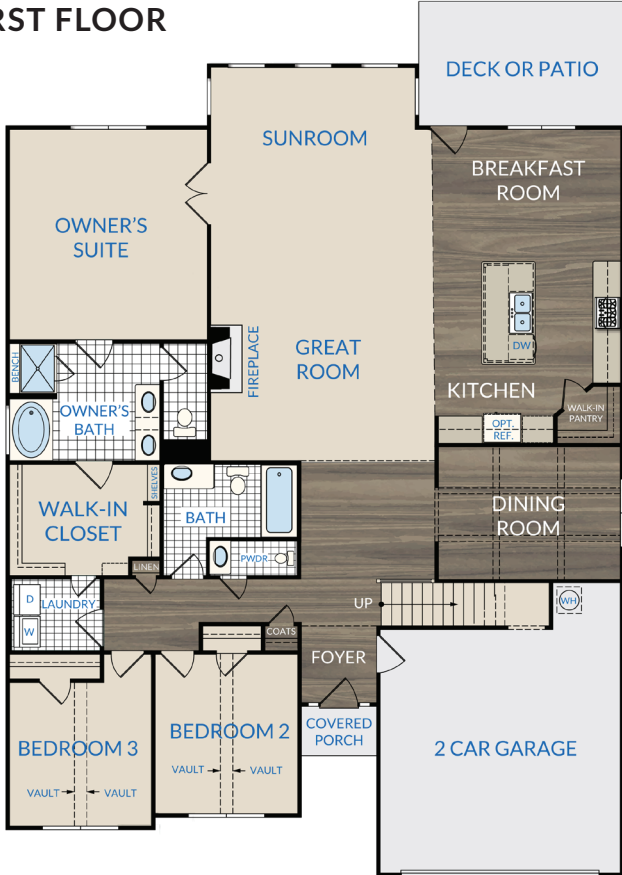

THE BECKETT

4 Bedrooms | 2.5 Baths | Optional: 3rd Car Garage

FIRST FLOOR:
2,544 Sq. Ft.

SECOND FLOOR:
306 Sq. Ft.

TOTAL APPROX.
2,850 Sq. Ft.

FIRST FLOOR

SECOND FLOOR BONUS ROOM

BONUS ROOM WITH OPT. BATH