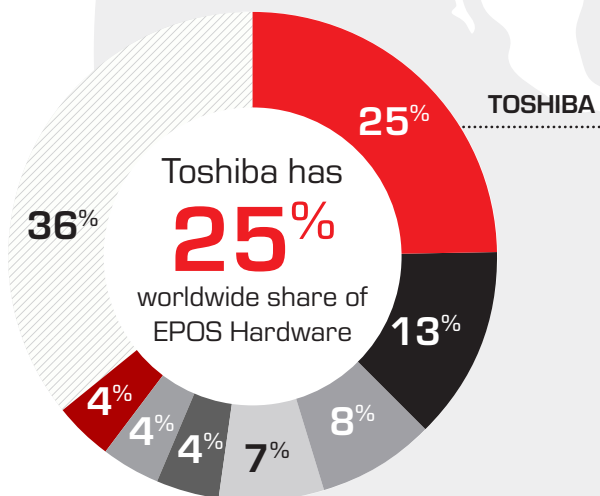

A LEADER IN MARKET SHARE

#2
INSTALLED OS BASE,
behind Windows,
OR RETAIL HARDENED
POS IN TIER 1&2*

TOSHIBA

Copyright © 2019
Toshiba Global Commerce Solutions, Inc.
All rights reserved.

Toshiba Global Commerce Solutions, Inc.
3901 S. Miami Blvd. | Durham, NC 27703 | U.S.A.
www.toshibacommerce.com

Toshiba and the Toshiba logo are trademarks or registered trademarks of Toshiba in the United States, other countries, or both. All other trademarks and logos are the property of their respective owners. Information in this document is subject to change without notice.

The use of the Toshiba name throughout this document is used only in relation to Toshiba Global Commerce Solutions, Inc. and does not imply a relationship with any other Toshiba organization.

Not all Toshiba products and services are available in every country.

TCS15038-USEN-01

*IHL Group, March 2019 report data - worldwide operating systems installed base for retail hardened POS