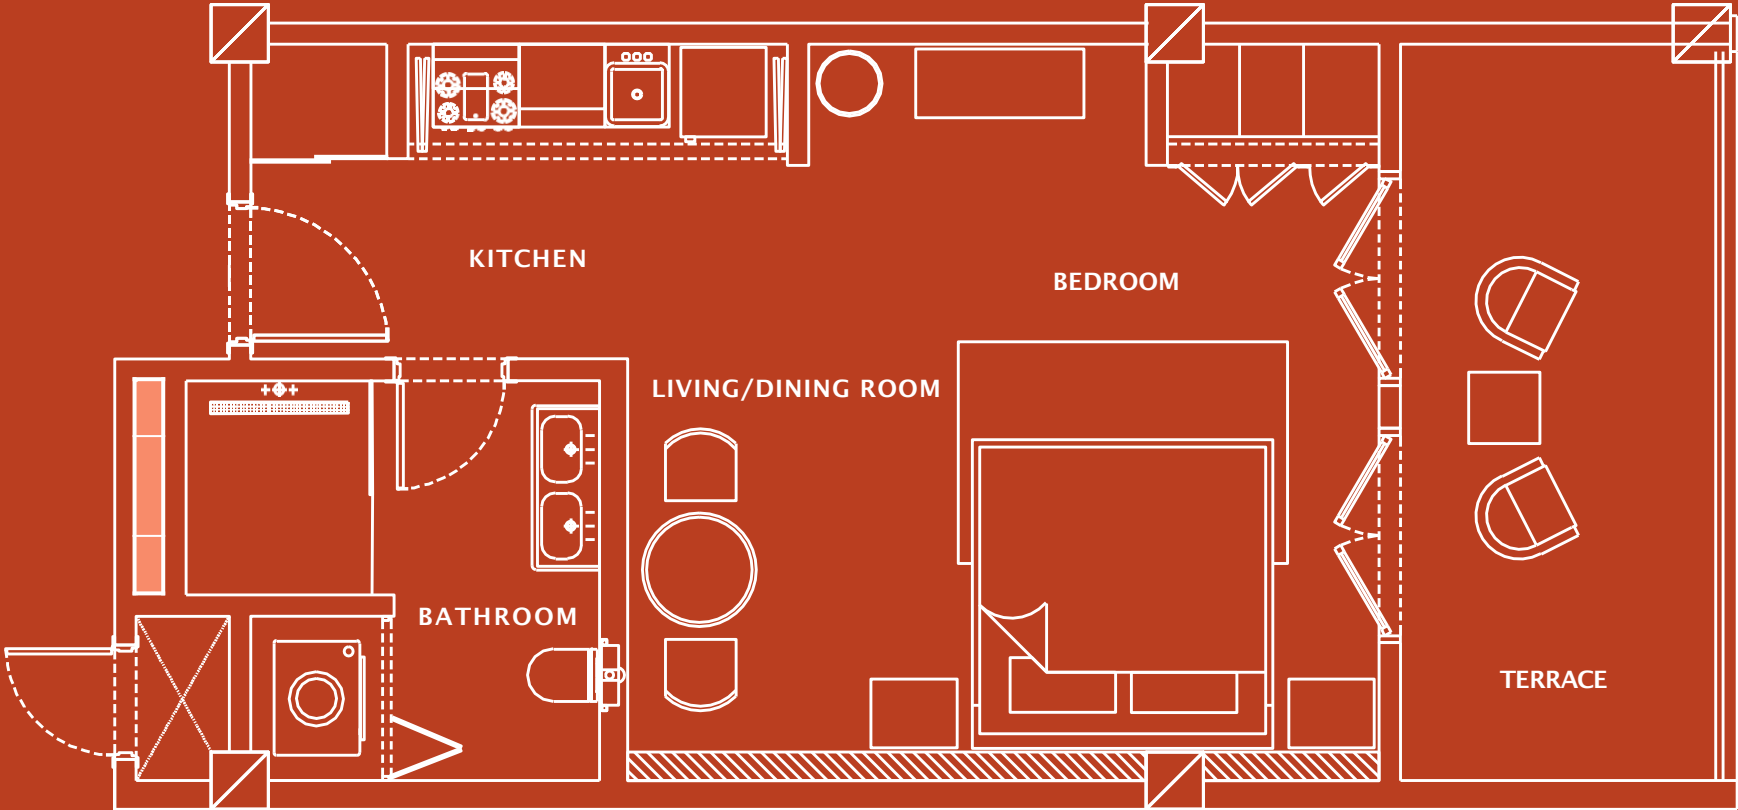

STUDY

Furnished Floor