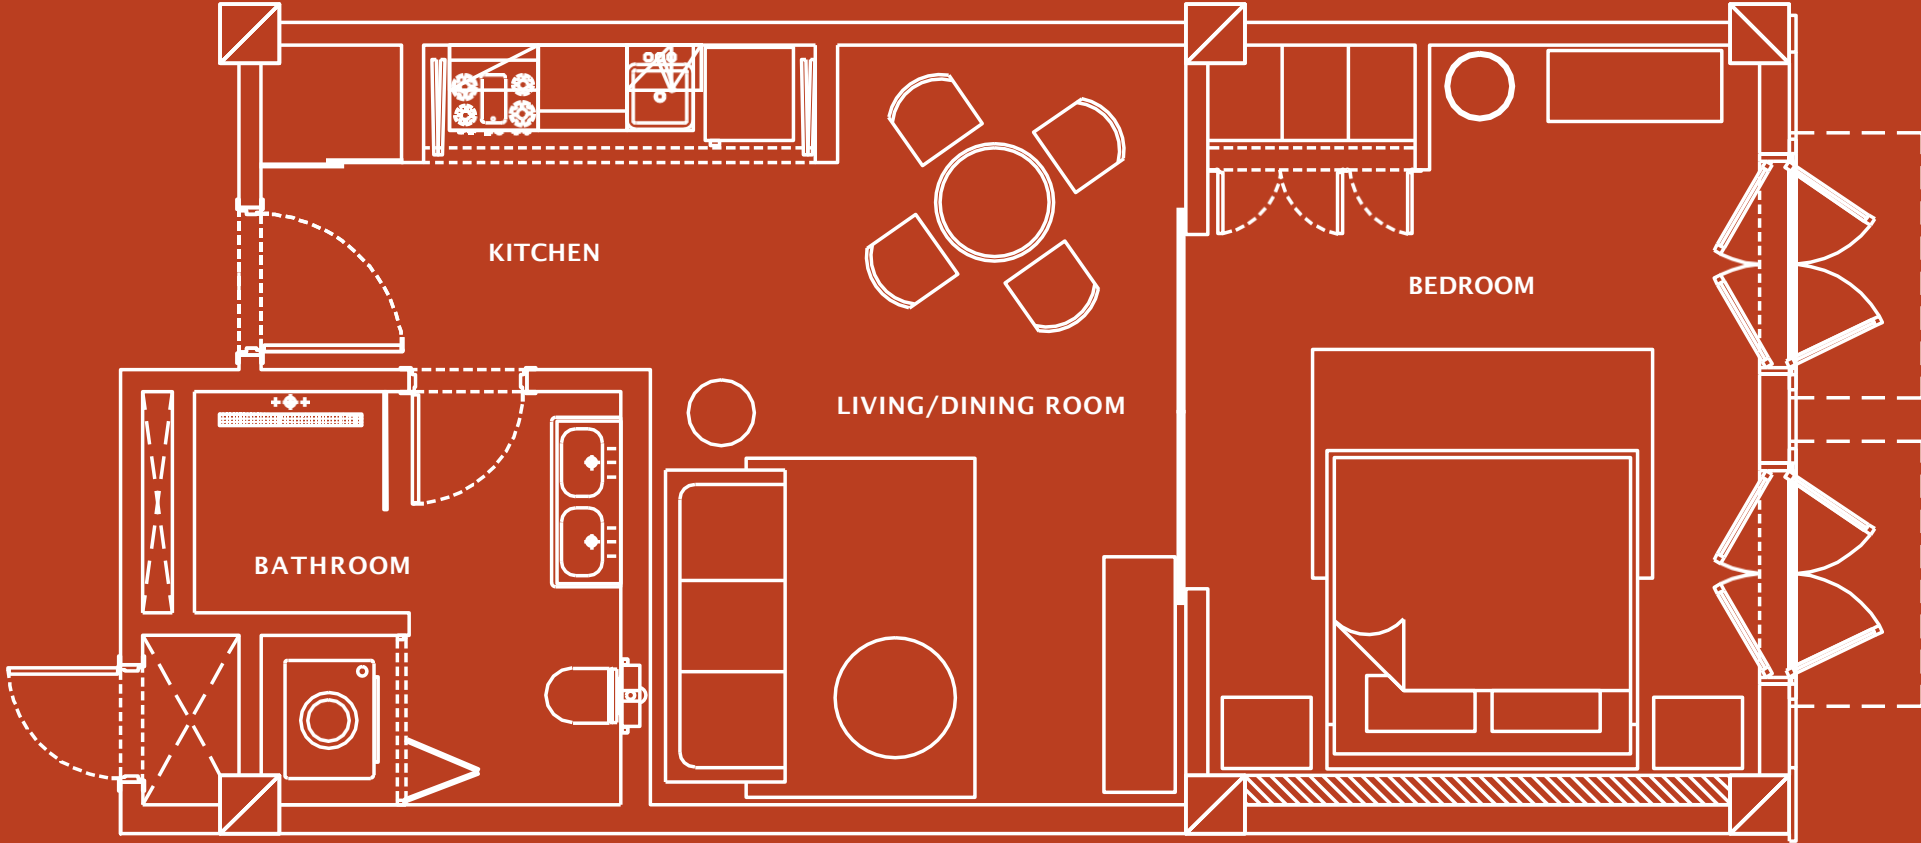

1 BEDROOM APARTMENT

Furnished Floor