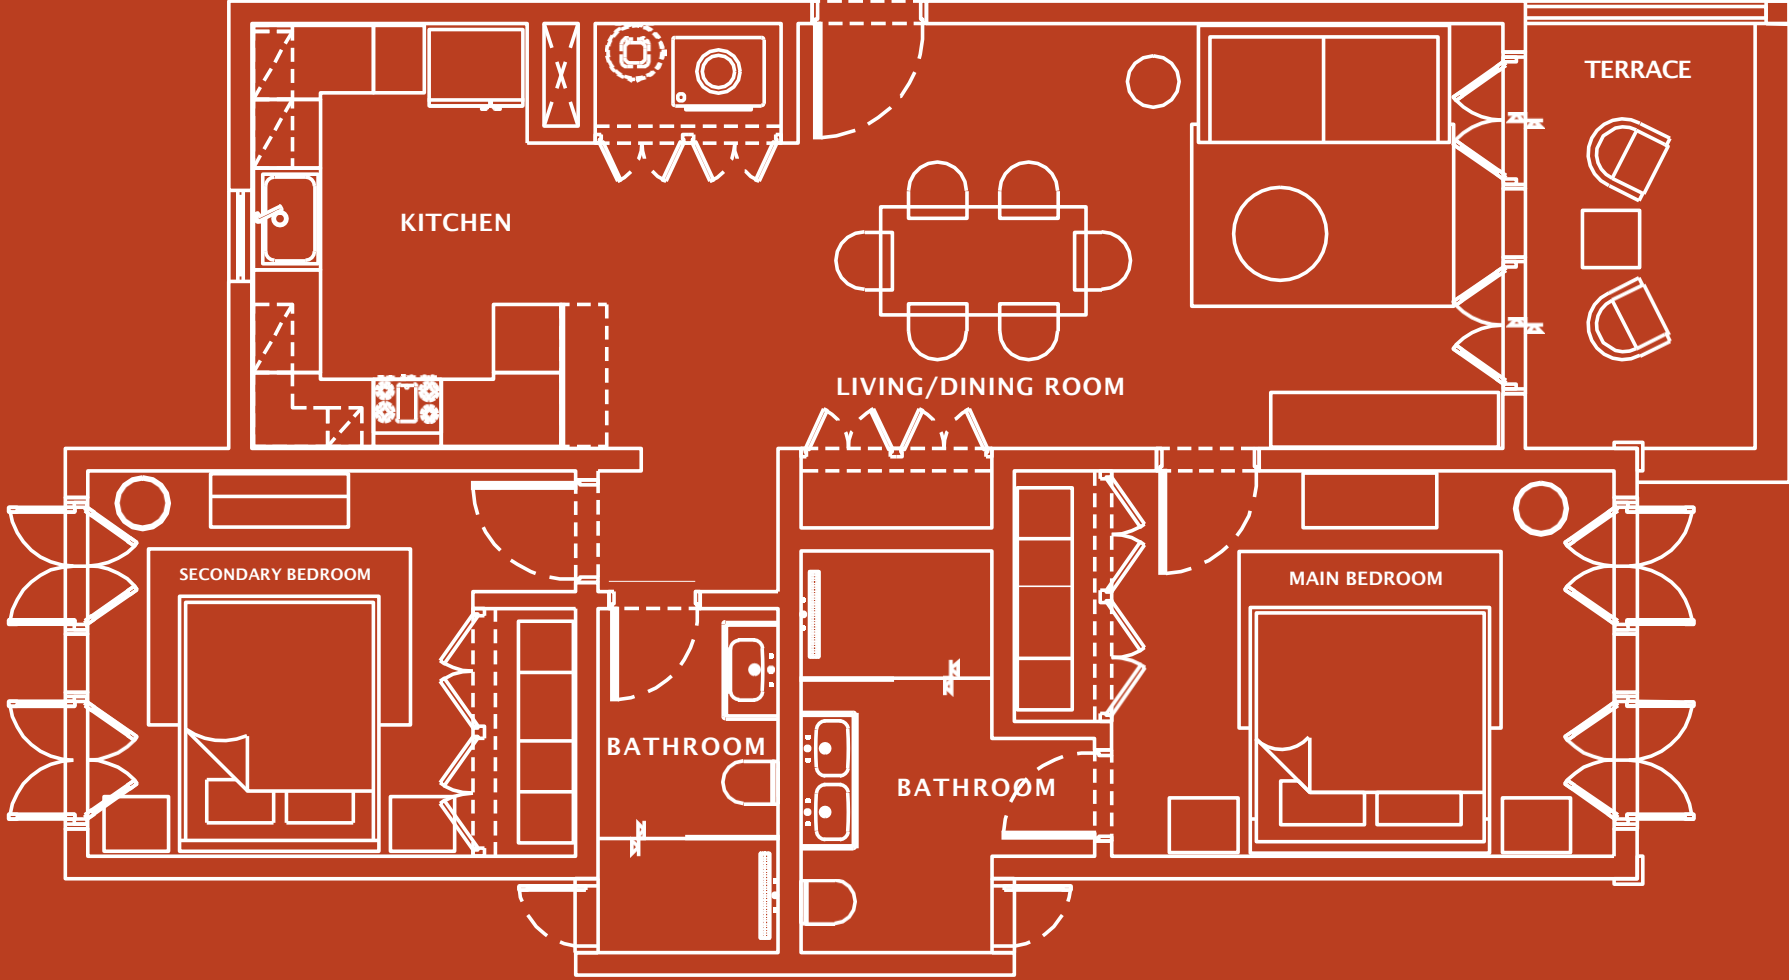

2 BEDROOM APARTMENT

Furnished Floor