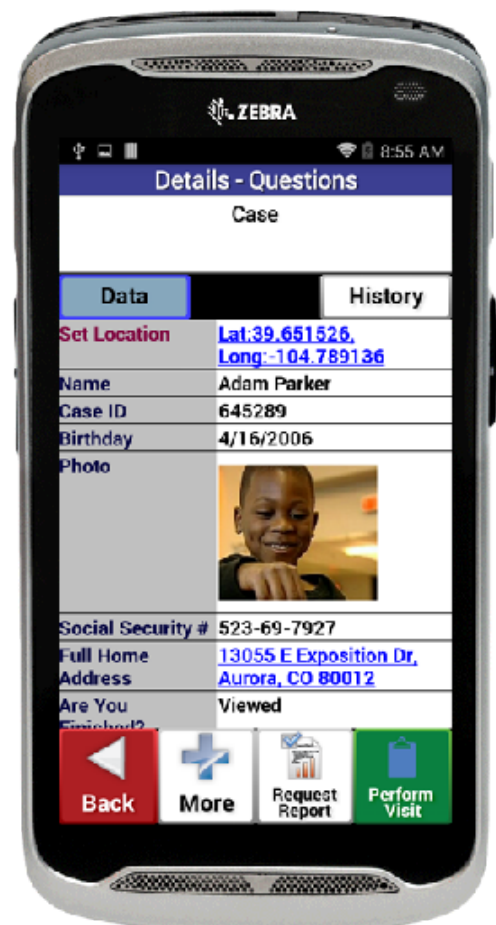

Secure Encryption

Safely encrypt sensitive case information & can operate as stand alone or with Connections, WMS & CCRS