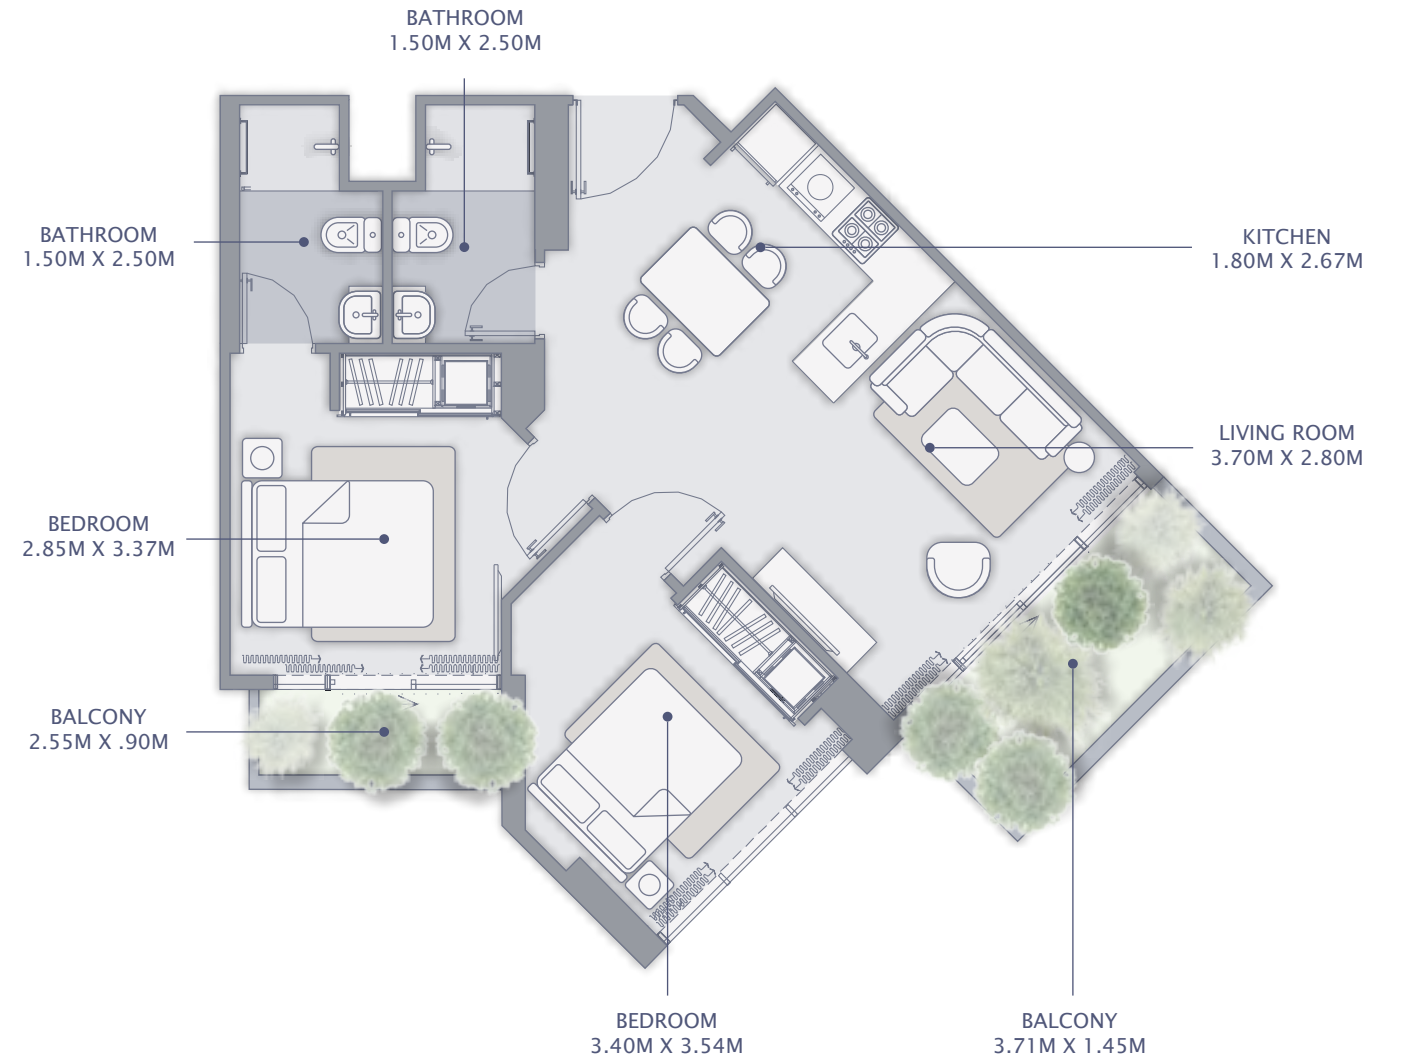

SUITE AREA : 615.59 SQ FT
TOTAL AREA : 708.59 SQ FT

BALCONY/TERRACE MIGHT VARY IN EACH UNIT