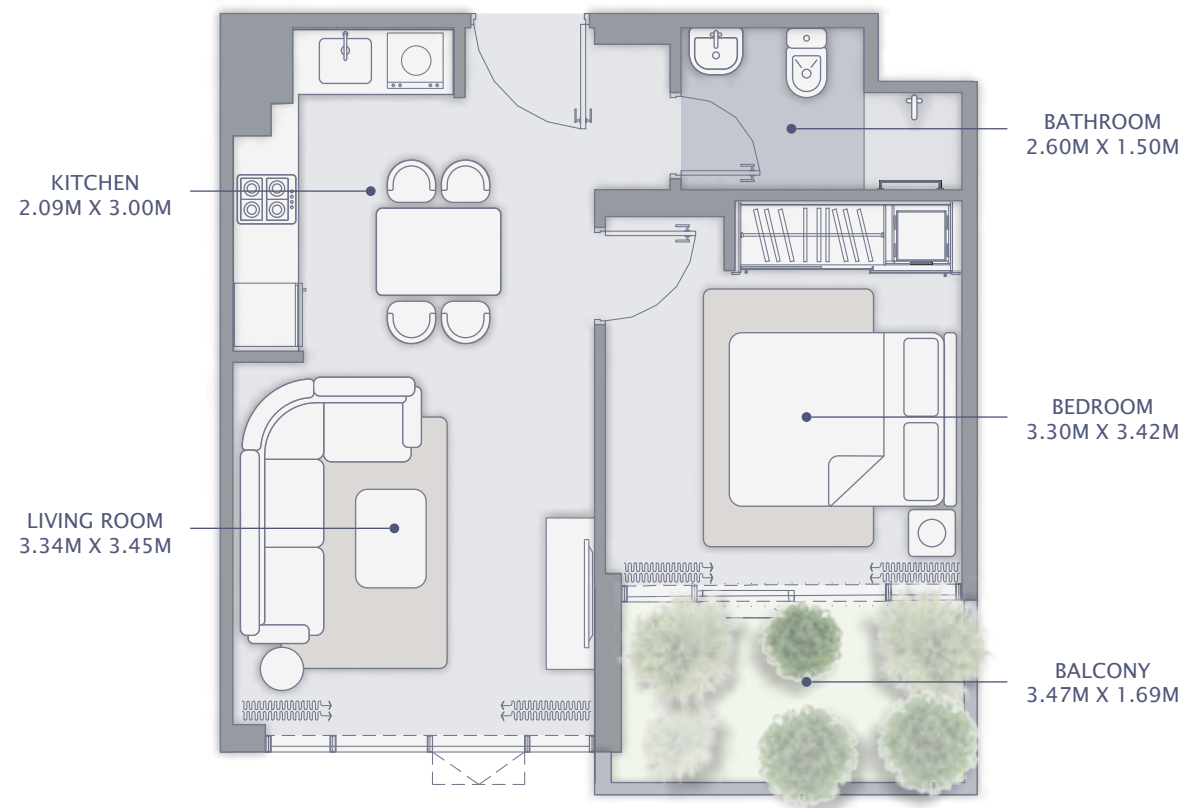

**2 BEDROOM TYPE 5 B**  
1ST TO 4TH FLOOR

SUITE AREA : 667.91 SQ FT  
TOTAL AREA : 767.37 SQ FT

BALCONY/TERRACE MIGHT VARY IN EACH UNIT

*mirage*

— BY AZIZI —

**1 BEDROOM TYPE 6 B**  
1ST TO 4TH FLOOR

**1 BEDROOM TYPE 7 B**  
1ST TO 8TH FLOOR

SUITE AREA : 455.32 SQ FT  
TOTAL AREA : 521.52 SQ FT

SUITE AREA : 475.55 SQ FT  
TOTAL AREA : 547.03 SQ FT

BALCONY/TERRACE MIGHT VARY IN EACH UNIT

*mirage*

— BY AZIZI —

**STUDIO TYPE 3 B**  
5TH TO 8TH FLOOR