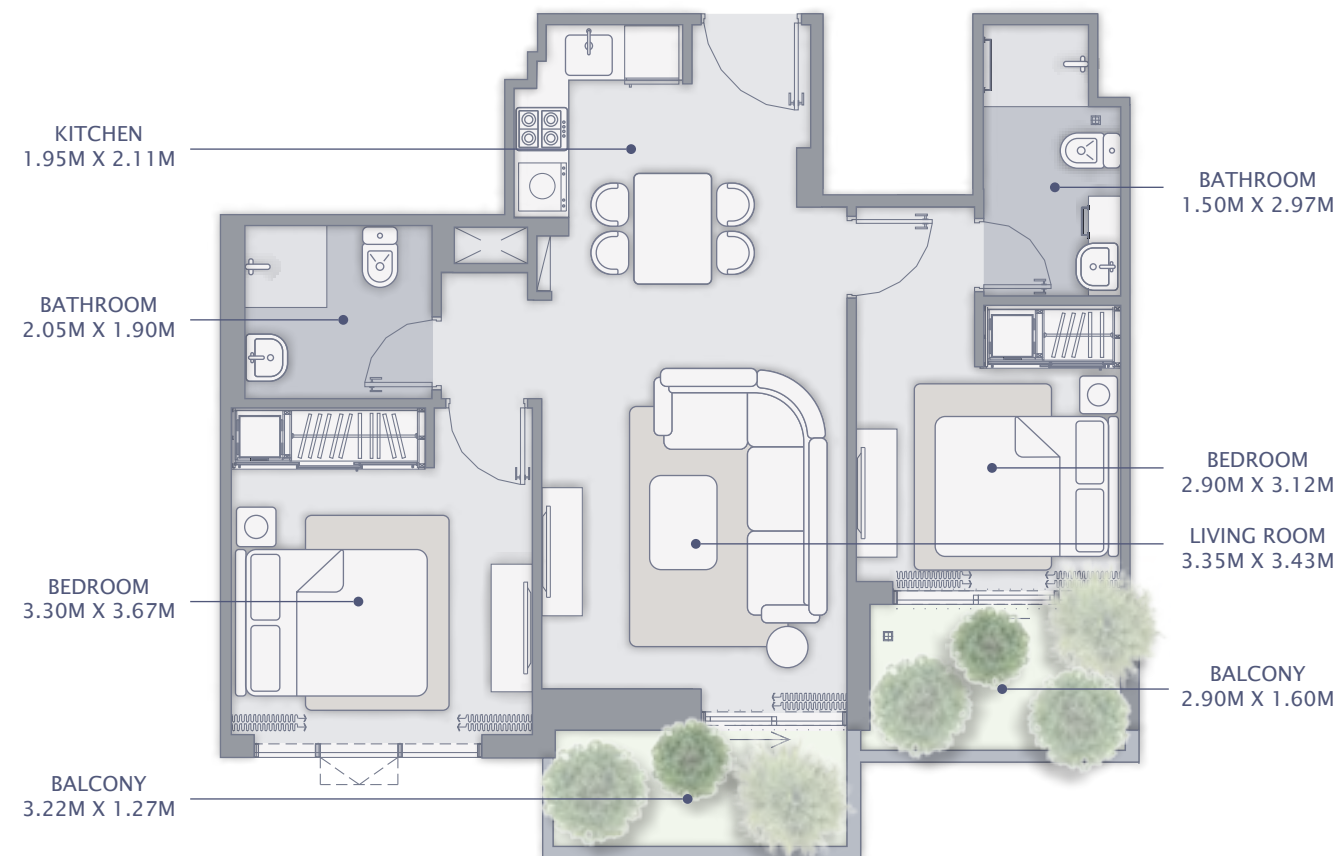

## 5th Floor

**2 BEDROOM TYPE 7 B**  
5TH TO 8TH FLOOR

SUITE AREA : 230.13 SQ FT  
TOTAL AREA : 263.72 SQ FT

SUITE AREA : 615.59 SQ FT  
TOTAL AREA : 708.59 SQ FT

BALCONY/TERRACE MIGHT VARY IN EACH UNIT

SUITE AREA : 671.57 SQ FT  
TOTAL AREA : 777.05 SQ FT

BALCONY/TERRACE MIGHT VARY IN EACH UNIT