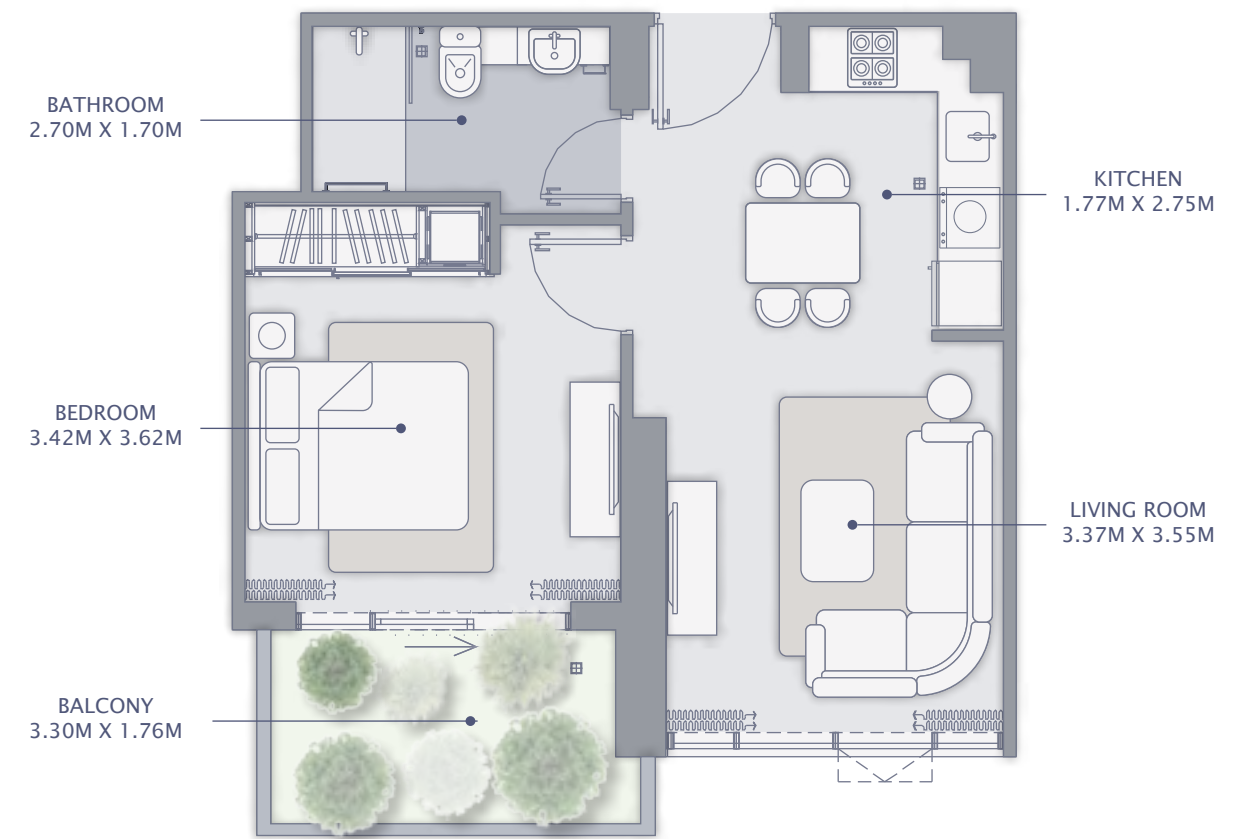

BALCONY/TERRACE MIGHT VARY IN EACH UNIT

*mirage*

— BY AZIZI —

**2 BEDROOM TYPE 2 A  
GROUND FLOOR**

SUITE AREA : 674.58 SQ FT  
TOTAL AREA : 903.75 SQ FT

**2 BEDROOM TYPE 3 B  
1ST TO 6TH FLOOR**

SUITE AREA : 683.41 SQ FT  
TOTAL AREA : 789.65 SQ FT

BALCONY/TERRACE MIGHT VARY IN EACH UNIT

*mirage*

— BY AZIZI —

**STUDIO TYPE 1 B**  
1ST TO 8TH FLOOR

**1 BEDROOM TYPE 1 B**  
1ST TO 8TH FLOOR

SUITE AREA : 274.27 SQ FT  
TOTAL AREA : 312.05 SQ FT

SUITE AREA : 461.67 SQ FT  
TOTAL AREA : 535.83 SQ FT

BALCONY/TERRACE MIGHT VARY IN EACH UNIT

*mirage*

— BY AZIZI —

**1 BEDROOM TYPE 2 B**  
1ST TO 8TH FLOOR

**1 BEDROOM TYPE 3 B**  
1ST TO 8TH FLOOR

SUITE AREA : 493.21 SQ FT  
TOTAL AREA : 565.54 SQ FT

SUITE AREA : 454.78 SQ FT  
TOTAL AREA : 522.59 SQ FT