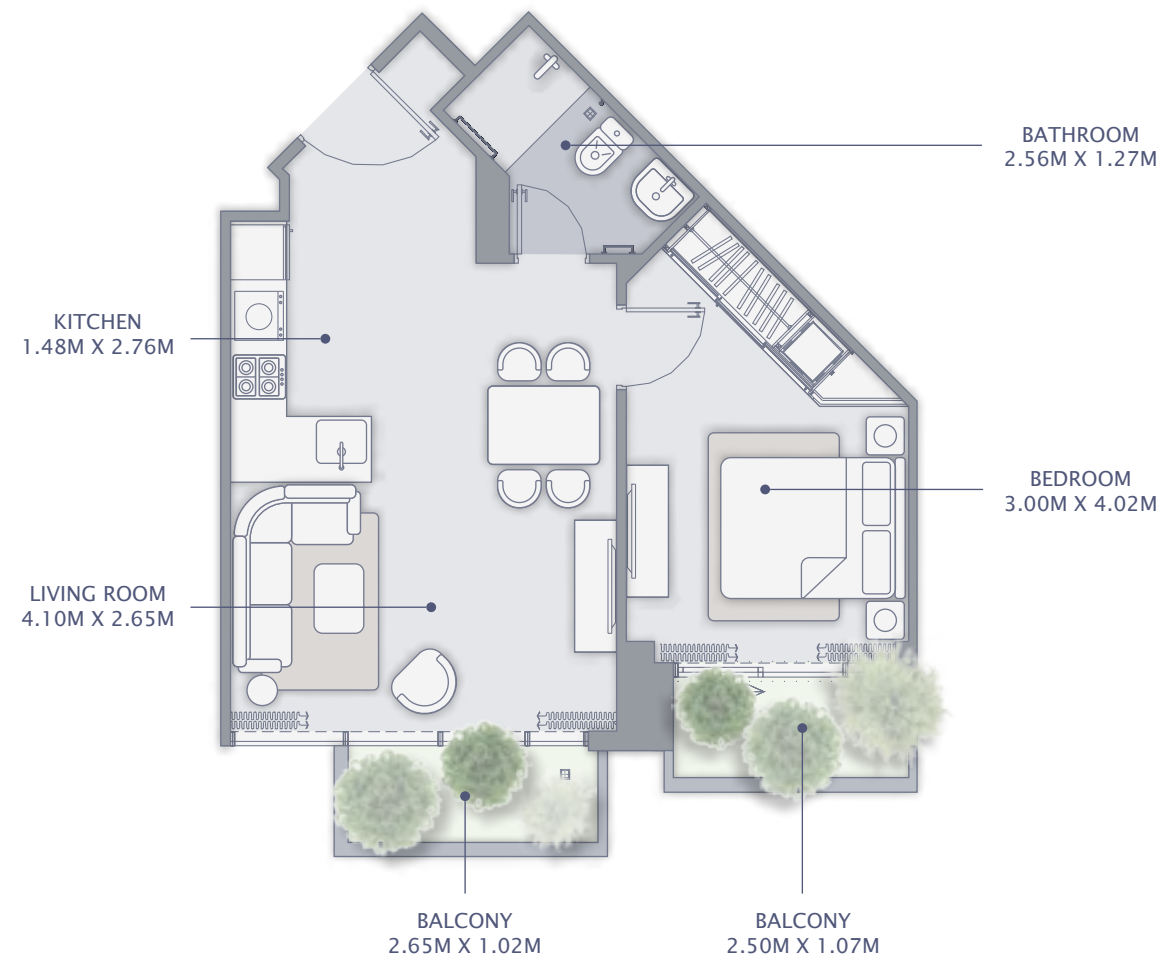

## 2 BEDROOM TYPE 4 B 1ST TO 4TH FLOOR

SUITE AREA : 648.42 SQ FT  
TOTAL AREA : 742.93 SQ FT

BALCONY/TERRACE MIGHT VARY IN EACH UNIT

*mirage*

— BY AZIZI —

**1 BEDROOM TYPE 5 B**  
1ST TO 8TH FLOOR

SUITE AREA : 472.43 SQ FT  
TOTAL AREA : 537.88 SQ FT