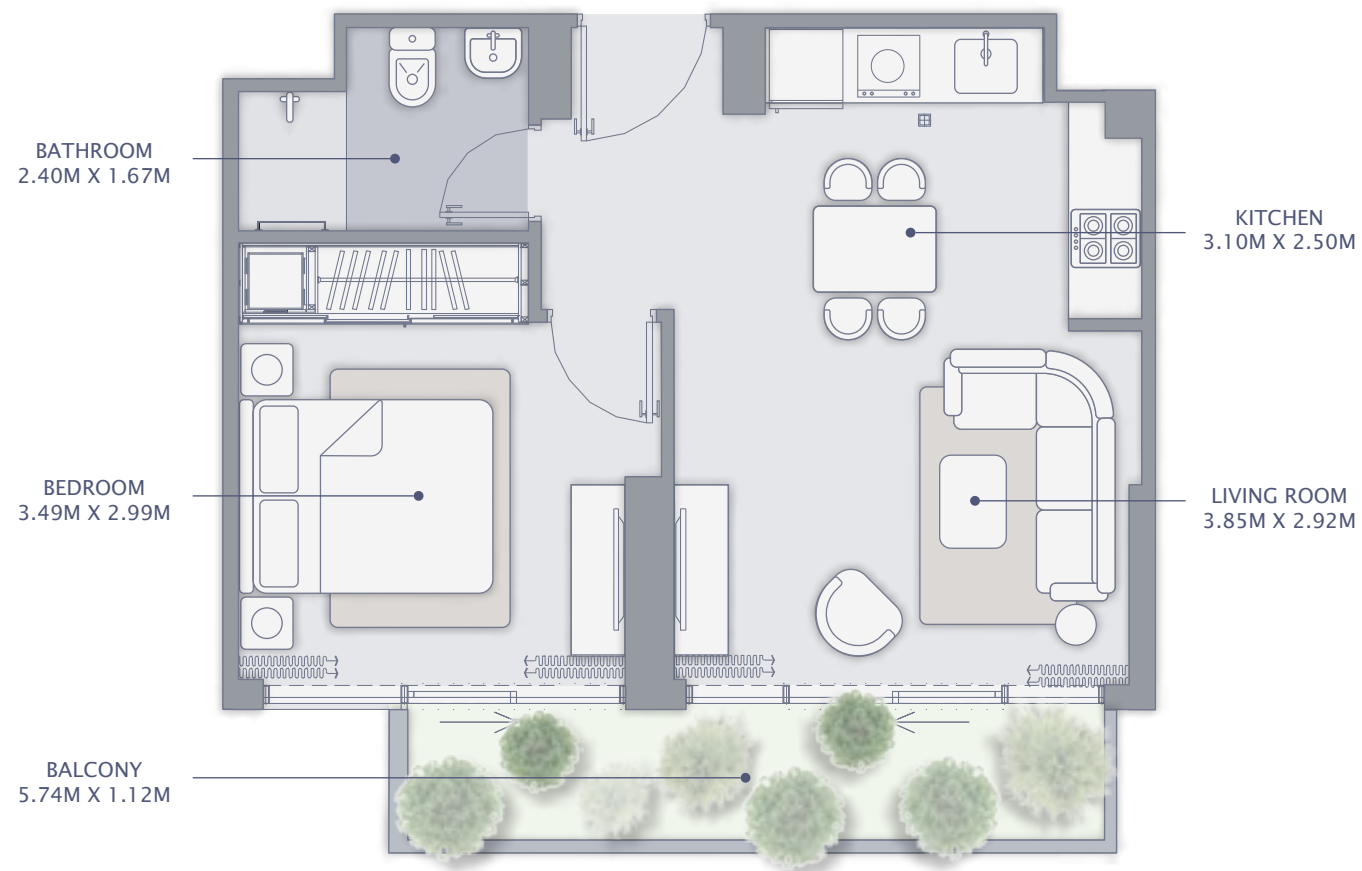

mirage

— BY AZIZI —

1 BEDROOM TYPE 4 B 1ST TO 8TH FLOOR

SUITE AREA : 451.66 SQ FT
TOTAL AREA : 521.62 SQ FT