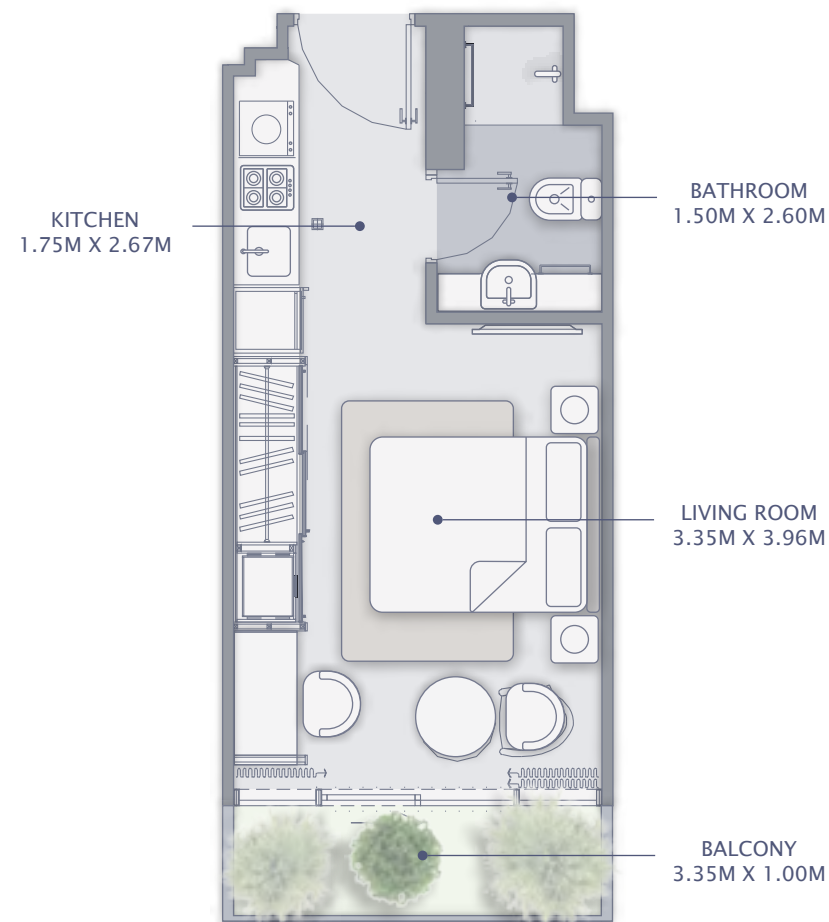

## 1st Floor

## 5th Floor

SUITE AREA : 455.32 SQ FT  
TOTAL AREA : 521.52 SQ FT

SUITE AREA : 475.55 SQ FT  
TOTAL AREA : 547.03 SQ FT

BALCONY/TERRACE MIGHT VARY IN EACH UNIT

*mirage*

— BY AZIZI —

**STUDIO TYPE 3 B**  
5TH TO 8TH FLOOR

**2 BEDROOM TYPE 7 B**  
5TH TO 8TH FLOOR

SUITE AREA : 230.13 SQ FT  
TOTAL AREA : 263.72 SQ FT

SUITE AREA : 615.59 SQ FT  
TOTAL AREA : 708.59 SQ FT

BALCONY/TERRACE MIGHT VARY IN EACH UNIT

SUITE AREA : 671.57 SQ FT  
TOTAL AREA : 777.05 SQ FT