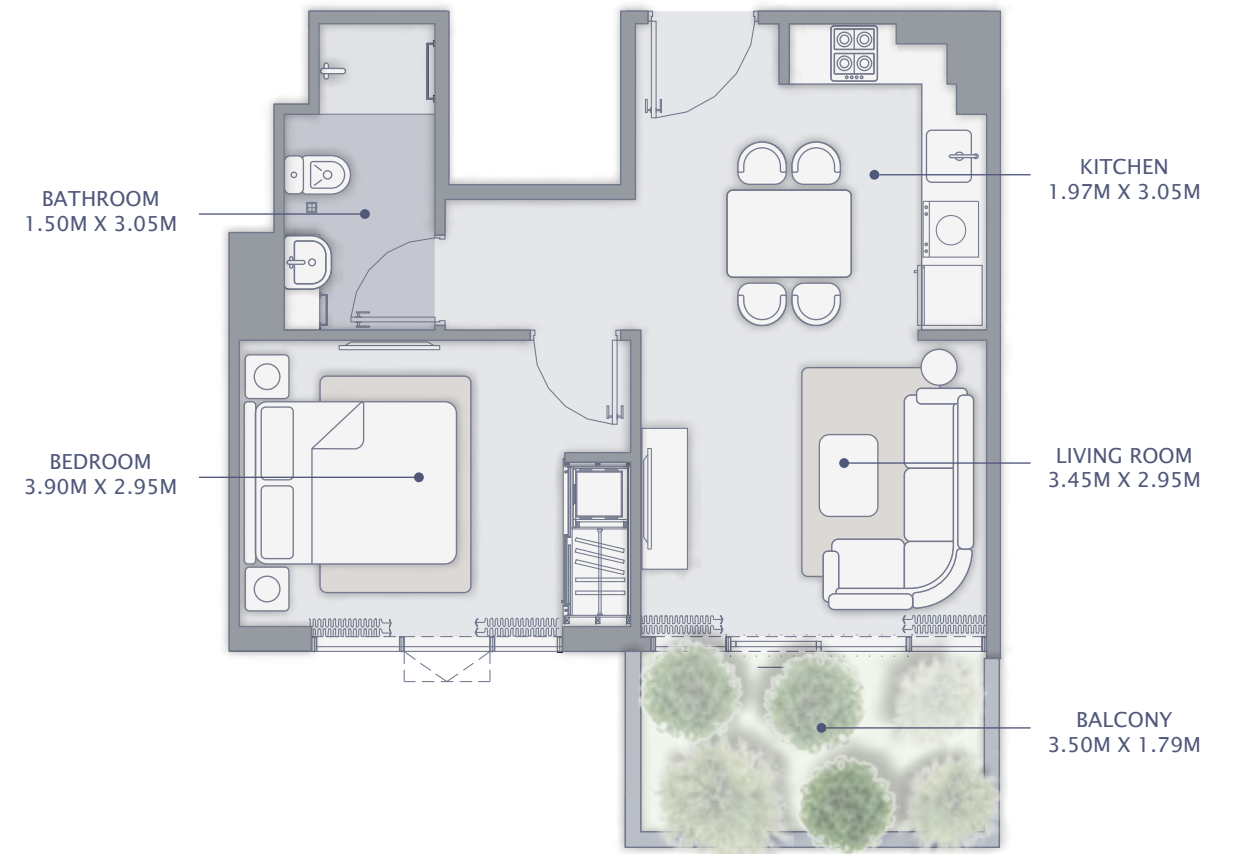

## 5th Floor

**2 BEDROOM TYPE 5 B**  
1ST TO 4TH FLOOR

SUITE AREA : 667.91 SQ FT  
TOTAL AREA : 767.37 SQ FT

BALCONY/TERRACE MIGHT VARY IN EACH UNIT

*mirage*

— BY AZIZI —

**1 BEDROOM TYPE 6 B**  
1ST TO 4TH FLOOR

**1 BEDROOM TYPE 7 B**  
1ST TO 8TH FLOOR

SUITE AREA : 455.32 SQ FT  
TOTAL AREA : 521.52 SQ FT

SUITE AREA : 475.55 SQ FT  
TOTAL AREA : 547.03 SQ FT

BALCONY/TERRACE MIGHT VARY IN EACH UNIT

*mirage*

— BY AZIZI —

**STUDIO TYPE 3 B**  
5TH TO 8TH FLOOR