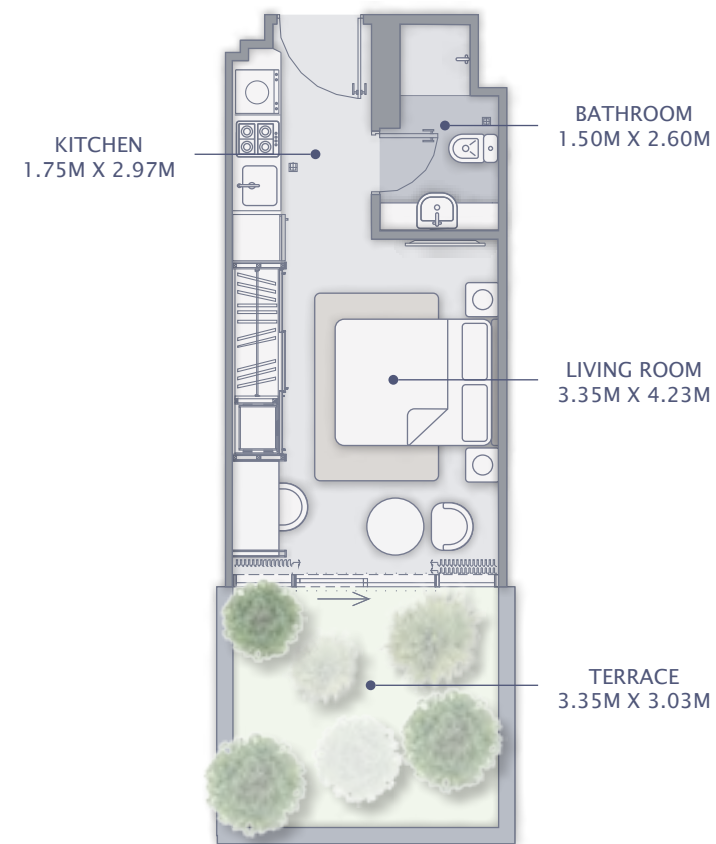

## 5th Floor

## 6th Floor

*mirage*

— BY AZIZI —

**STUDIO TYPE 1 A  
GROUND FLOOR**

**1 BEDROOM TYPE 1 A  
GROUND FLOOR**

SUITE AREA : 274.37 SQ FT  
TOTAL AREA : 399.24 SQ FT

SUITE AREA : 447.03 SQ FT  
TOTAL AREA : 641.00 SQ FT

BALCONY/TERRACE MIGHT VARY IN EACH UNIT

*mirage*

— BY AZIZI —

**1 BEDROOM TYPE 2 A  
GROUND FLOOR**

**2 BEDROOM TYPE 1 A  
GROUND FLOOR**

SUITE AREA : 492.02 SQ FT  
TOTAL AREA : 605.48 SQ FT

SUITE AREA : 713.5 5 SQ FT  
TOTAL AREA : 983.08 SQ FT

BALCONY/TERRACE MIGHT VARY IN EACH UNIT

*mirage*

— BY AZIZI —

**2 BEDROOM TYPE 2 A  
GROUND FLOOR**

SUITE AREA : 674.58 SQ FT  
TOTAL AREA : 903.75 SQ FT

**2 BEDROOM TYPE 3 B  
1ST TO 6TH FLOOR**

SUITE AREA : 683.41 SQ FT  
TOTAL AREA : 789.65 SQ FT