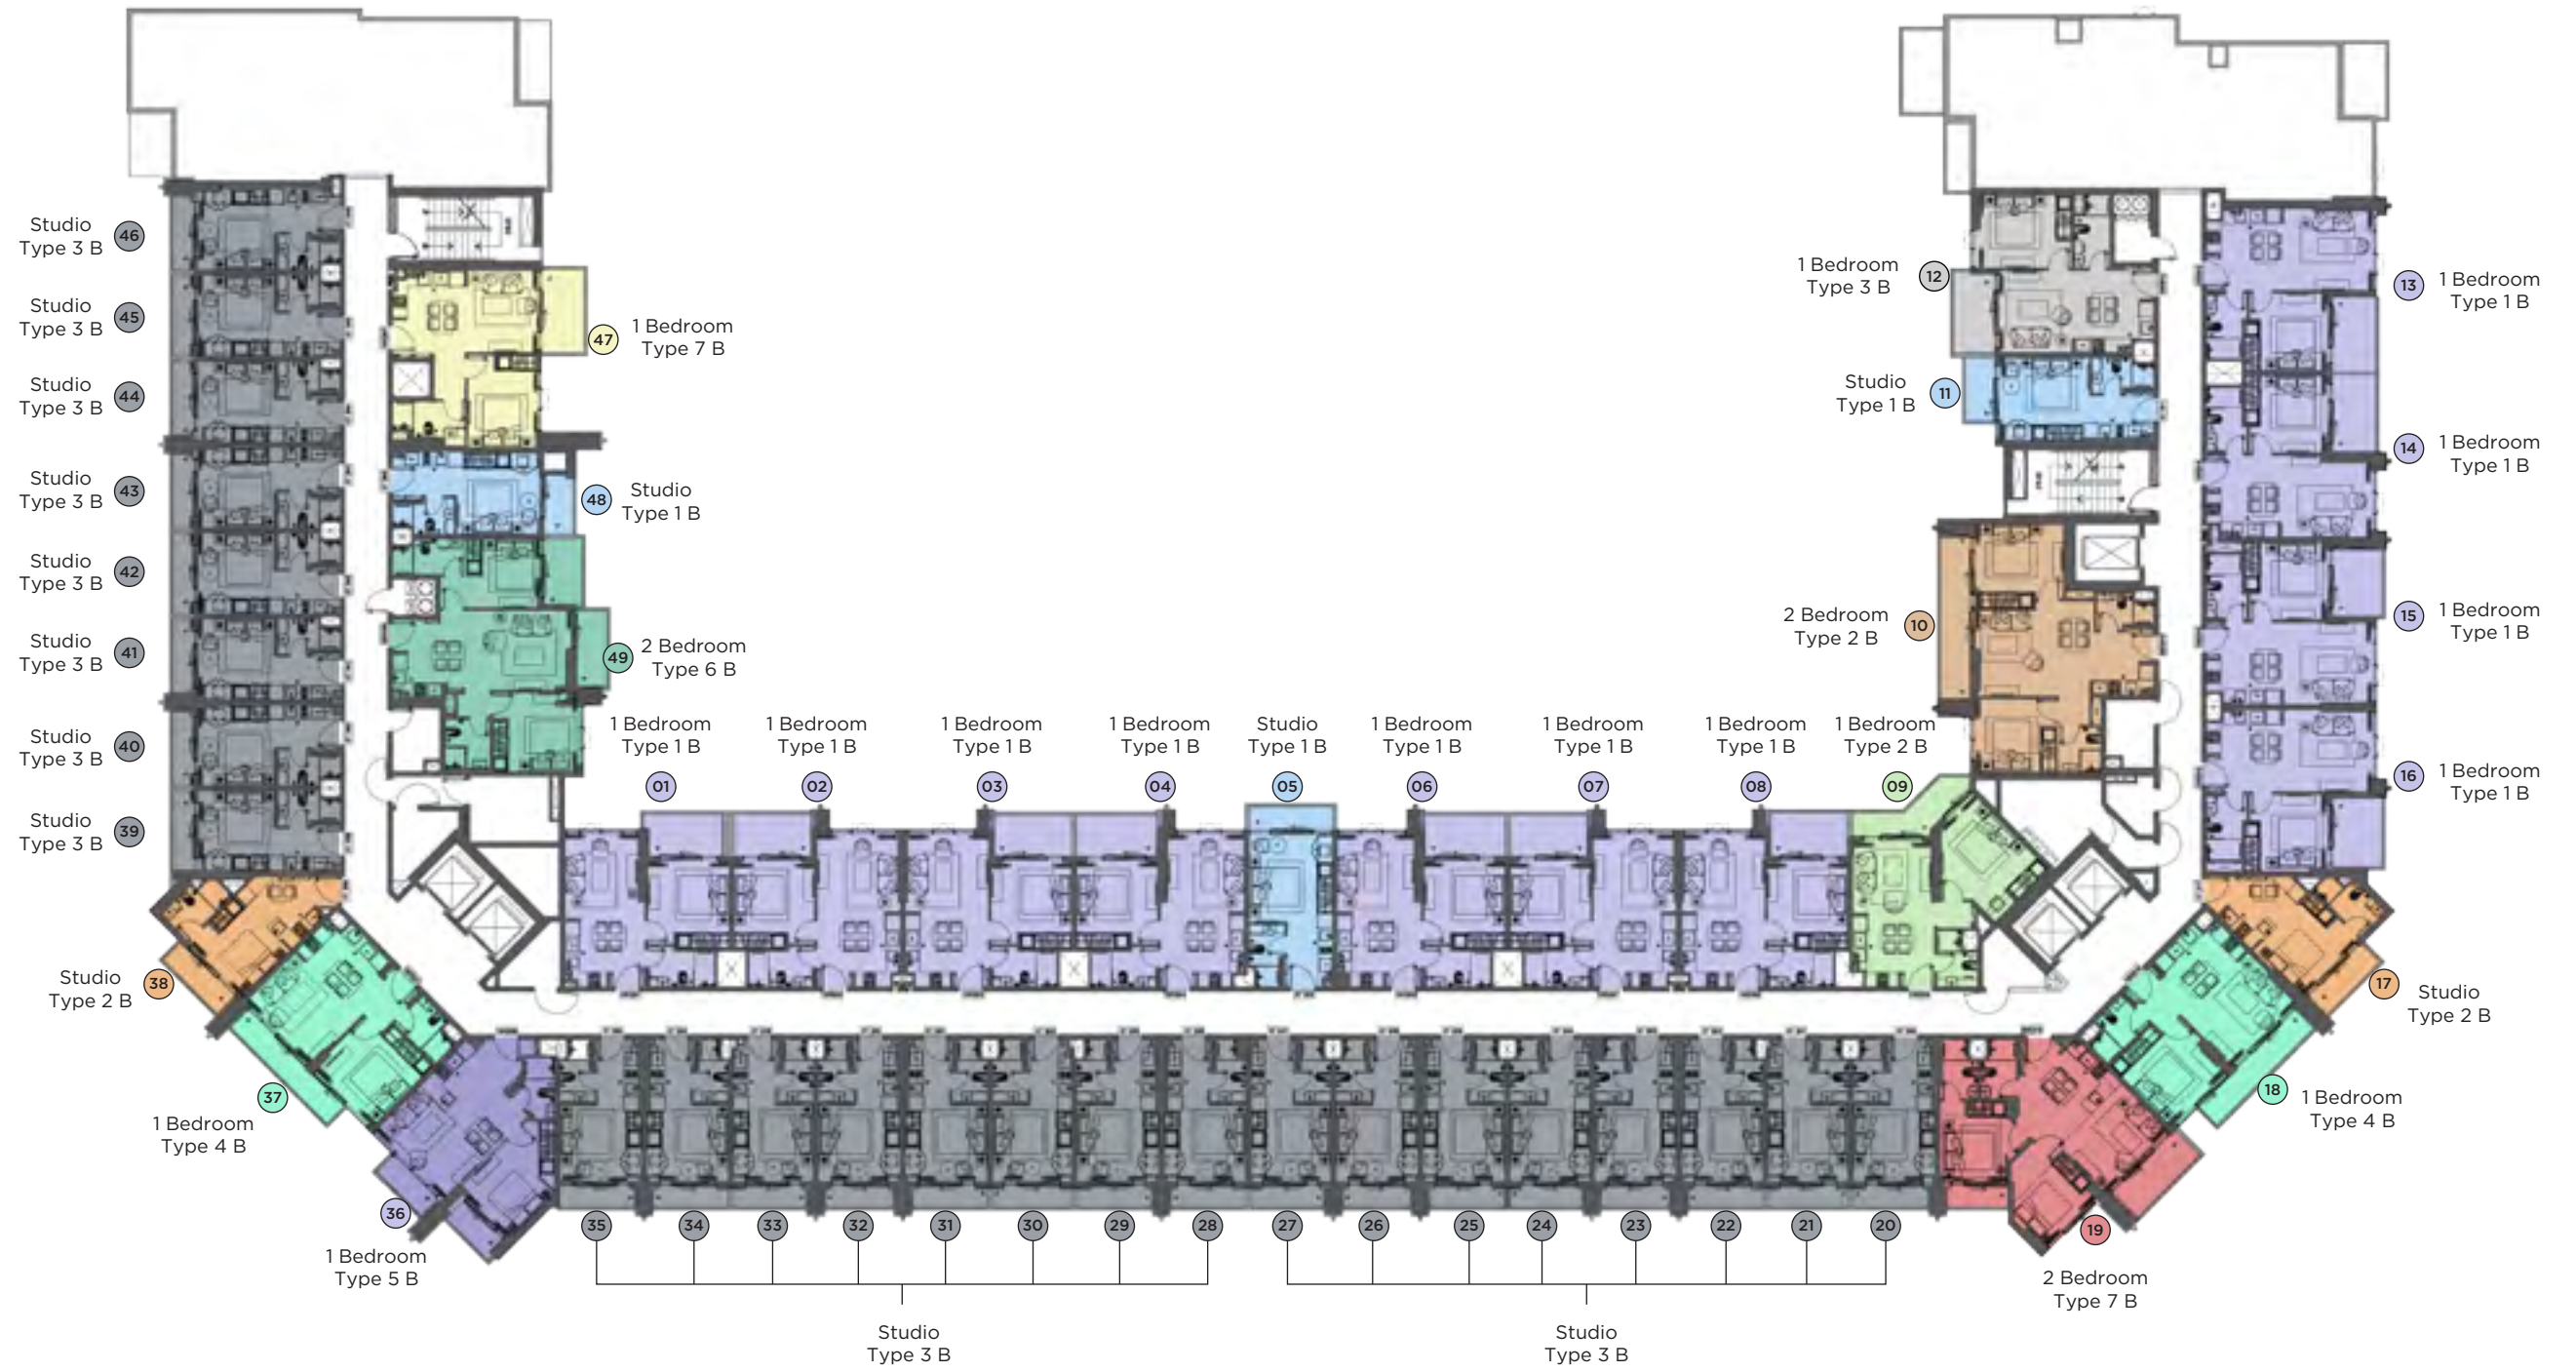

## 1st Floor

## 5th Floor

## 6th Floor

*mirage*

— BY AZIZI —

**STUDIO TYPE 1 A  
GROUND FLOOR**

**1 BEDROOM TYPE 1 A  
GROUND FLOOR**

SUITE AREA : 274.37 SQ FT  
TOTAL AREA : 399.24 SQ FT

SUITE AREA : 447.03 SQ FT  
TOTAL AREA : 641.00 SQ FT