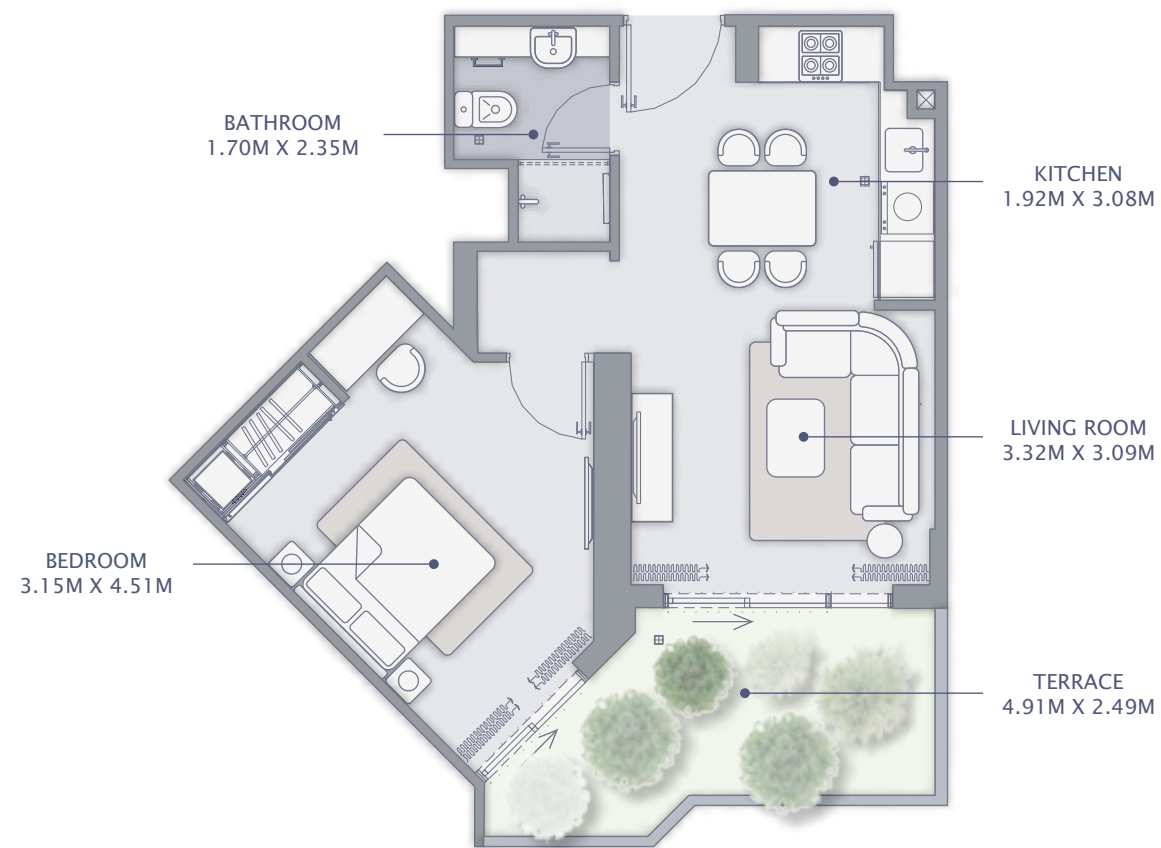

## 5th Floor

## 6th Floor

*mirage*

— BY AZIZI —

**STUDIO TYPE 1 A  
GROUND FLOOR**

**1 BEDROOM TYPE 1 A  
GROUND FLOOR**

SUITE AREA : 274.37 SQ FT  
TOTAL AREA : 399.24 SQ FT

SUITE AREA : 447.03 SQ FT  
TOTAL AREA : 641.00 SQ FT

BALCONY/TERRACE MIGHT VARY IN EACH UNIT

*mirage*

— BY AZIZI —

**1 BEDROOM TYPE 2 A  
GROUND FLOOR**

**2 BEDROOM TYPE 1 A  
GROUND FLOOR**

SUITE AREA : 492.02 SQ FT  
TOTAL AREA : 605.48 SQ FT

SUITE AREA : 713.5 5 SQ FT  
TOTAL AREA : 983.08 SQ FT

BALCONY/TERRACE MIGHT VARY IN EACH UNIT

*mirage*

— BY AZIZI —

**2 BEDROOM TYPE 2 A  
GROUND FLOOR**

SUITE AREA : 674.58 SQ FT  
TOTAL AREA : 903.75 SQ FT

**2 BEDROOM TYPE 3 B  
1ST TO 6TH FLOOR**

SUITE AREA : 683.41 SQ FT  
TOTAL AREA : 789.65 SQ FT