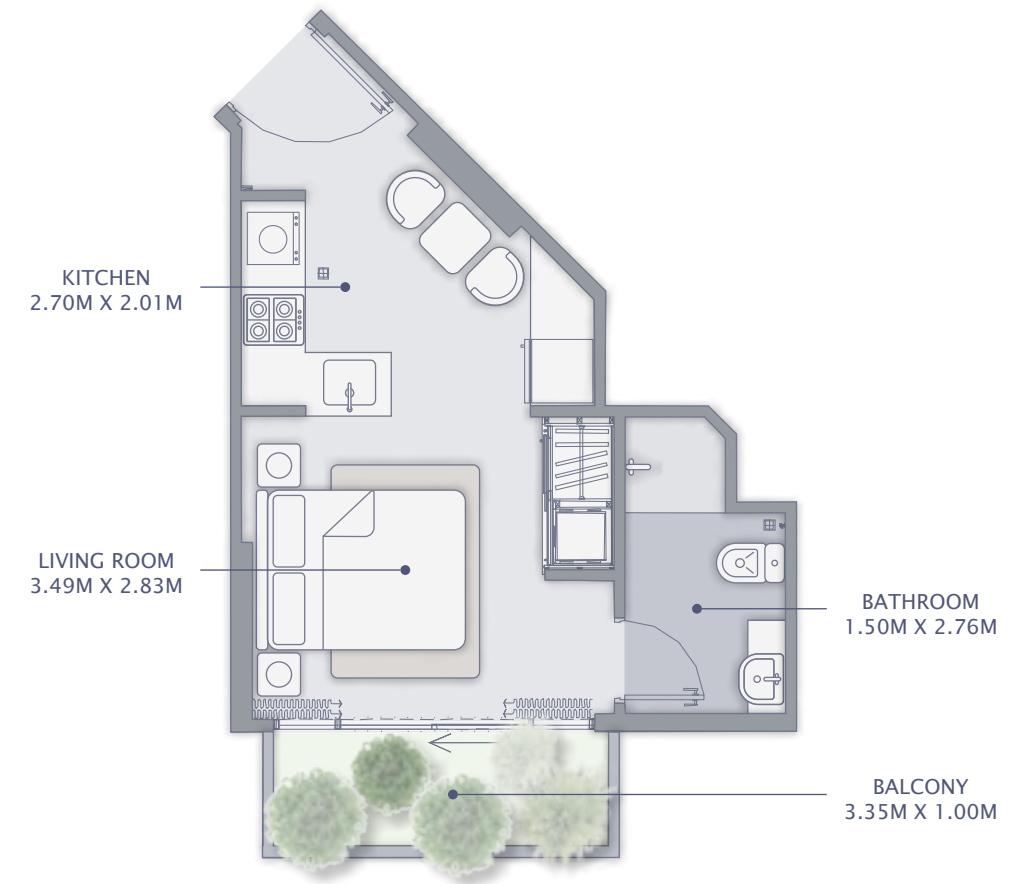

BALCONY/TERRACE MIGHT VARY IN EACH UNIT

*mirage*

— BY AZIZI —

**2 BEDROOM TYPE 2 B**  
1ST TO 8TH FLOOR

SUITE AREA : 675.12 SQ FT  
TOTAL AREA : 777.16 SQ FT

**STUDIO TYPE 2 B**  
1ST TO 8TH FLOOR

SUITE AREA : 261.89 SQ FT  
TOTAL AREA : 302.25 SQ FT

BALCONY/TERRACE MIGHT VARY IN EACH UNIT