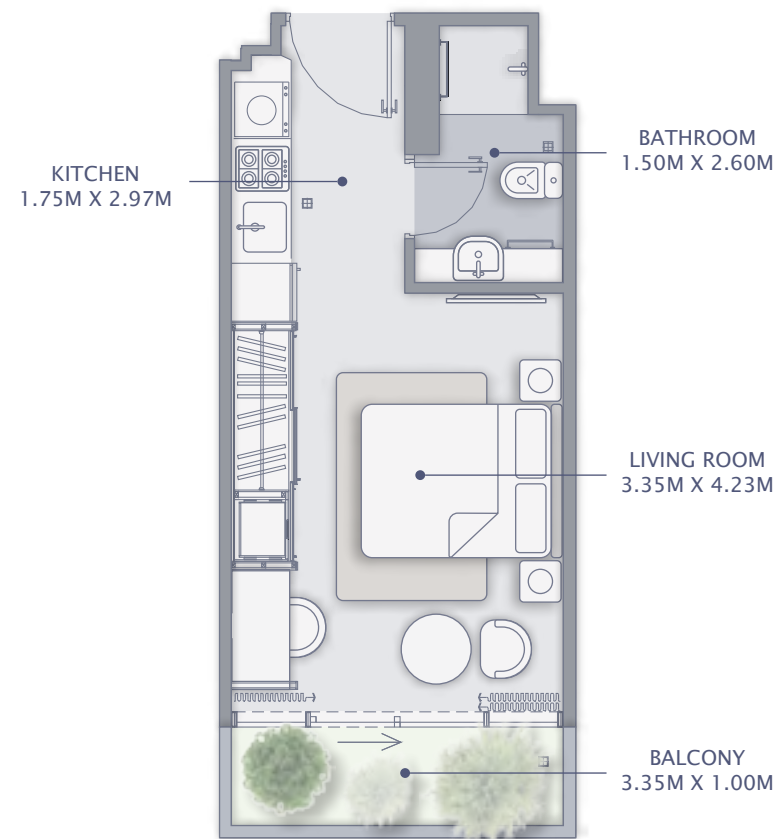

## 5th Floor

BALCONY/TERRACE MIGHT VARY IN EACH UNIT

*mirage*

— BY AZIZI —

**1 BEDROOM TYPE 2 A  
GROUND FLOOR**

**2 BEDROOM TYPE 1 A  
GROUND FLOOR**

SUITE AREA : 492.02 SQ FT  
TOTAL AREA : 605.48 SQ FT

SUITE AREA : 713.5 5 SQ FT  
TOTAL AREA : 983.08 SQ FT

BALCONY/TERRACE MIGHT VARY IN EACH UNIT

*mirage*

— BY AZIZI —

**2 BEDROOM TYPE 2 A  
GROUND FLOOR**

SUITE AREA : 674.58 SQ FT  
TOTAL AREA : 903.75 SQ FT

**2 BEDROOM TYPE 3 B  
1ST TO 6TH FLOOR**

SUITE AREA : 683.41 SQ FT  
TOTAL AREA : 789.65 SQ FT

BALCONY/TERRACE MIGHT VARY IN EACH UNIT

*mirage*

— BY AZIZI —

**STUDIO TYPE 1 B**  
1ST TO 8TH FLOOR

**1 BEDROOM TYPE 1 B**  
1ST TO 8TH FLOOR

SUITE AREA : 274.27 SQ FT  
TOTAL AREA : 312.05 SQ FT

SUITE AREA : 461.67 SQ FT  
TOTAL AREA : 535.83 SQ FT