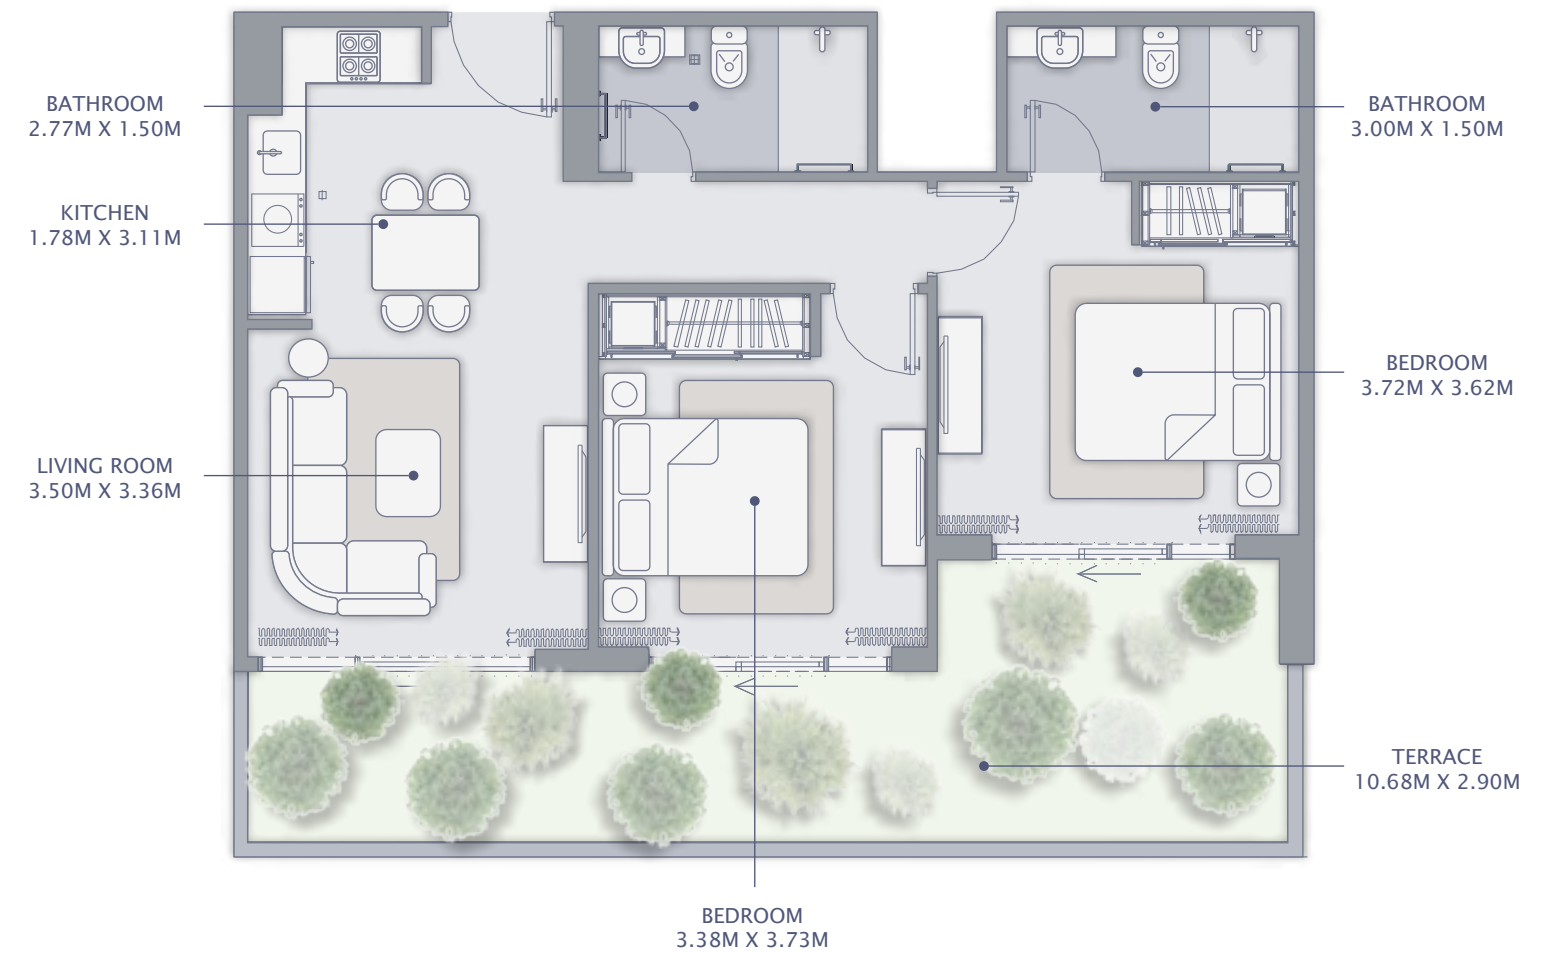

## 5th Floor

## 6th Floor

*mirage*

— BY AZIZI —

**STUDIO TYPE 1 A  
GROUND FLOOR**

**1 BEDROOM TYPE 1 A  
GROUND FLOOR**

SUITE AREA : 274.37 SQ FT  
TOTAL AREA : 399.24 SQ FT

SUITE AREA : 447.03 SQ FT  
TOTAL AREA : 641.00 SQ FT

BALCONY/TERRACE MIGHT VARY IN EACH UNIT

*mirage*

— BY AZIZI —

**1 BEDROOM TYPE 2 A  
GROUND FLOOR**

**2 BEDROOM TYPE 1 A  
GROUND FLOOR**

SUITE AREA : 492.02 SQ FT  
TOTAL AREA : 605.48 SQ FT

SUITE AREA : 713.5 5 SQ FT  
TOTAL AREA : 983.08 SQ FT

BALCONY/TERRACE MIGHT VARY IN EACH UNIT

*mirage*

— BY AZIZI —

**2 BEDROOM TYPE 2 A  
GROUND FLOOR**

SUITE AREA : 674.58 SQ FT  
TOTAL AREA : 903.75 SQ FT

**2 BEDROOM TYPE 3 B  
1ST TO 6TH FLOOR**

SUITE AREA : 683.41 SQ FT  
TOTAL AREA : 789.65 SQ FT