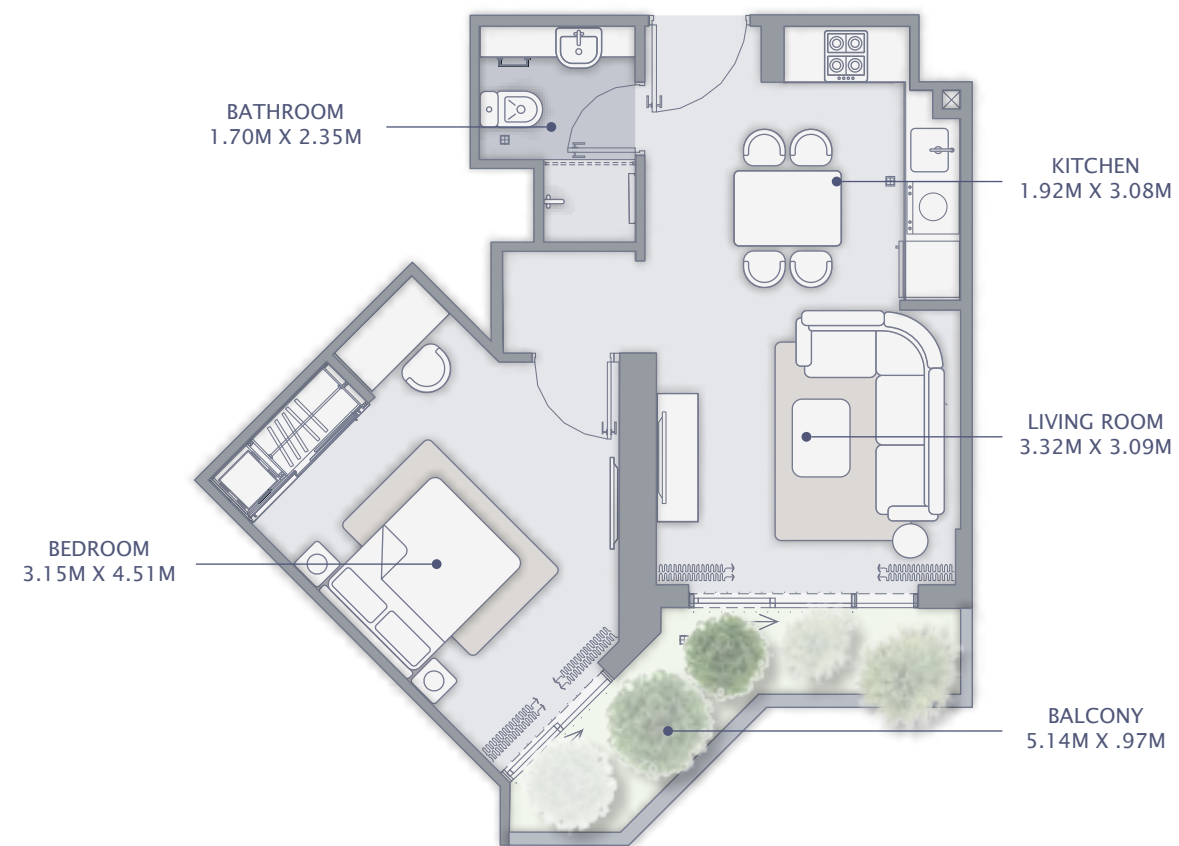

BALCONY/TERRACE MIGHT VARY IN EACH UNIT

*mirage*

— BY AZIZI —

**2 BEDROOM TYPE 2 A  
GROUND FLOOR**

SUITE AREA : 674.58 SQ FT  
TOTAL AREA : 903.75 SQ FT

**2 BEDROOM TYPE 3 B  
1ST TO 6TH FLOOR**

SUITE AREA : 683.41 SQ FT  
TOTAL AREA : 789.65 SQ FT

BALCONY/TERRACE MIGHT VARY IN EACH UNIT

*mirage*

— BY AZIZI —

**STUDIO TYPE 1 B**  
1ST TO 8TH FLOOR

**1 BEDROOM TYPE 1 B**  
1ST TO 8TH FLOOR

SUITE AREA : 274.27 SQ FT  
TOTAL AREA : 312.05 SQ FT

SUITE AREA : 461.67 SQ FT  
TOTAL AREA : 535.83 SQ FT

BALCONY/TERRACE MIGHT VARY IN EACH UNIT

*mirage*

— BY AZIZI —

**1 BEDROOM TYPE 2 B**  
1ST TO 8TH FLOOR

**1 BEDROOM TYPE 3 B**  
1ST TO 8TH FLOOR

SUITE AREA : 493.21 SQ FT  
TOTAL AREA : 565.54 SQ FT

SUITE AREA : 454.78 SQ FT  
TOTAL AREA : 522.59 SQ FT