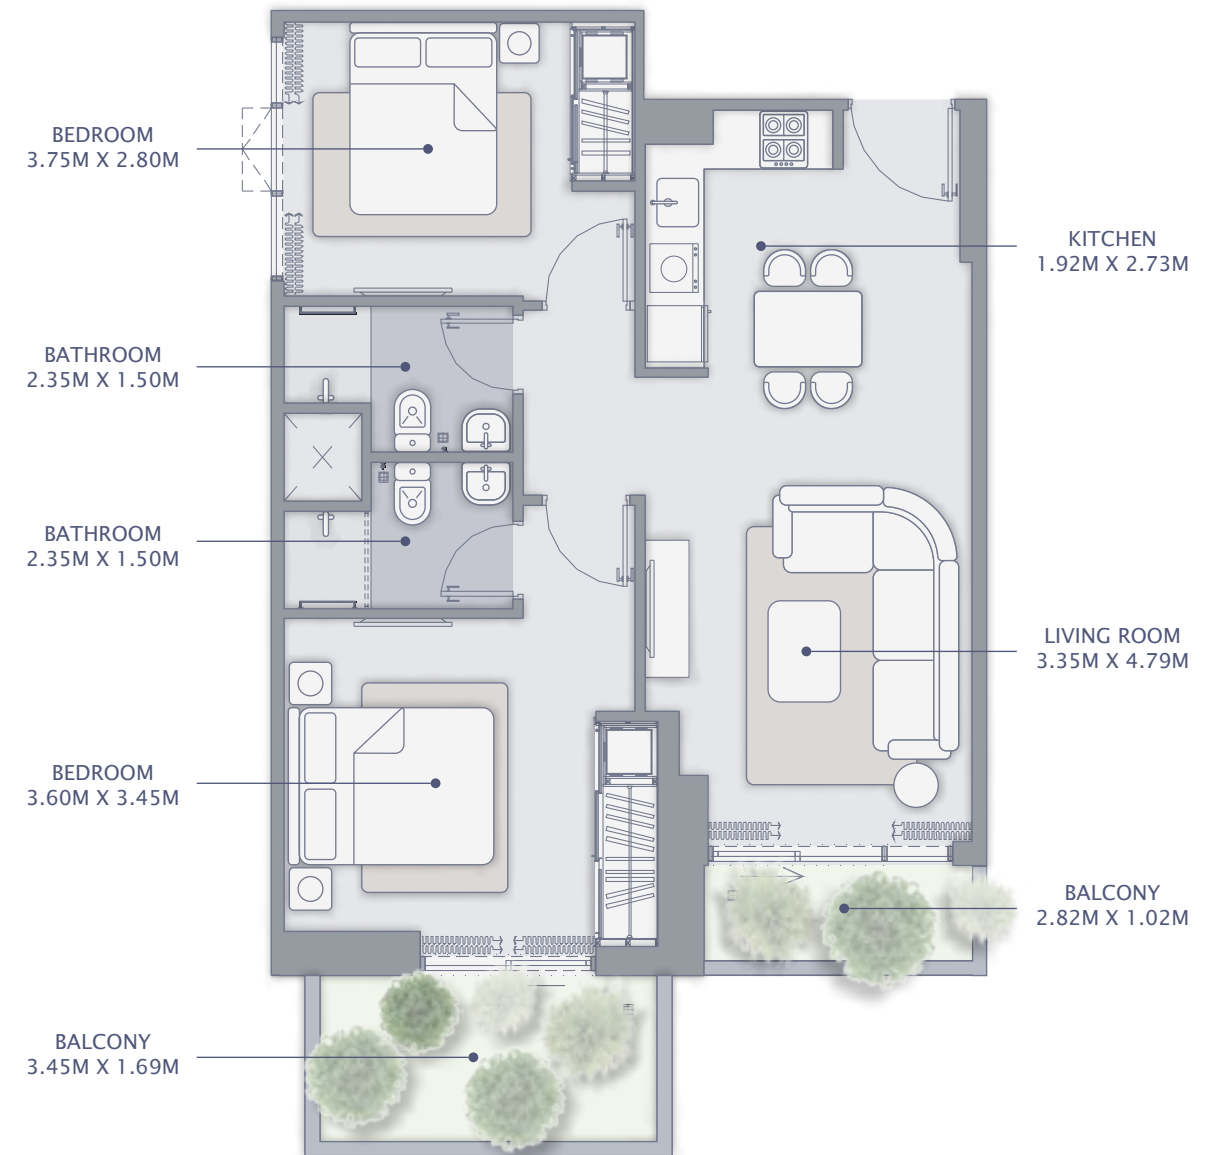

## 1st Floor

## 5th Floor

BALCONY/TERRACE MIGHT VARY IN EACH UNIT

*mirage*

— BY AZIZI —

**2 BEDROOM TYPE 2 A  
GROUND FLOOR**

SUITE AREA : 674.58 SQ FT  
TOTAL AREA : 903.75 SQ FT

**2 BEDROOM TYPE 3 B  
1ST TO 6TH FLOOR**

SUITE AREA : 683.41 SQ FT  
TOTAL AREA : 789.65 SQ FT

BALCONY/TERRACE MIGHT VARY IN EACH UNIT

*mirage*

— BY AZIZI —

**STUDIO TYPE 1 B**  
1ST TO 8TH FLOOR

**1 BEDROOM TYPE 1 B**  
1ST TO 8TH FLOOR

SUITE AREA : 274.27 SQ FT  
TOTAL AREA : 312.05 SQ FT

SUITE AREA : 461.67 SQ FT  
TOTAL AREA : 535.83 SQ FT