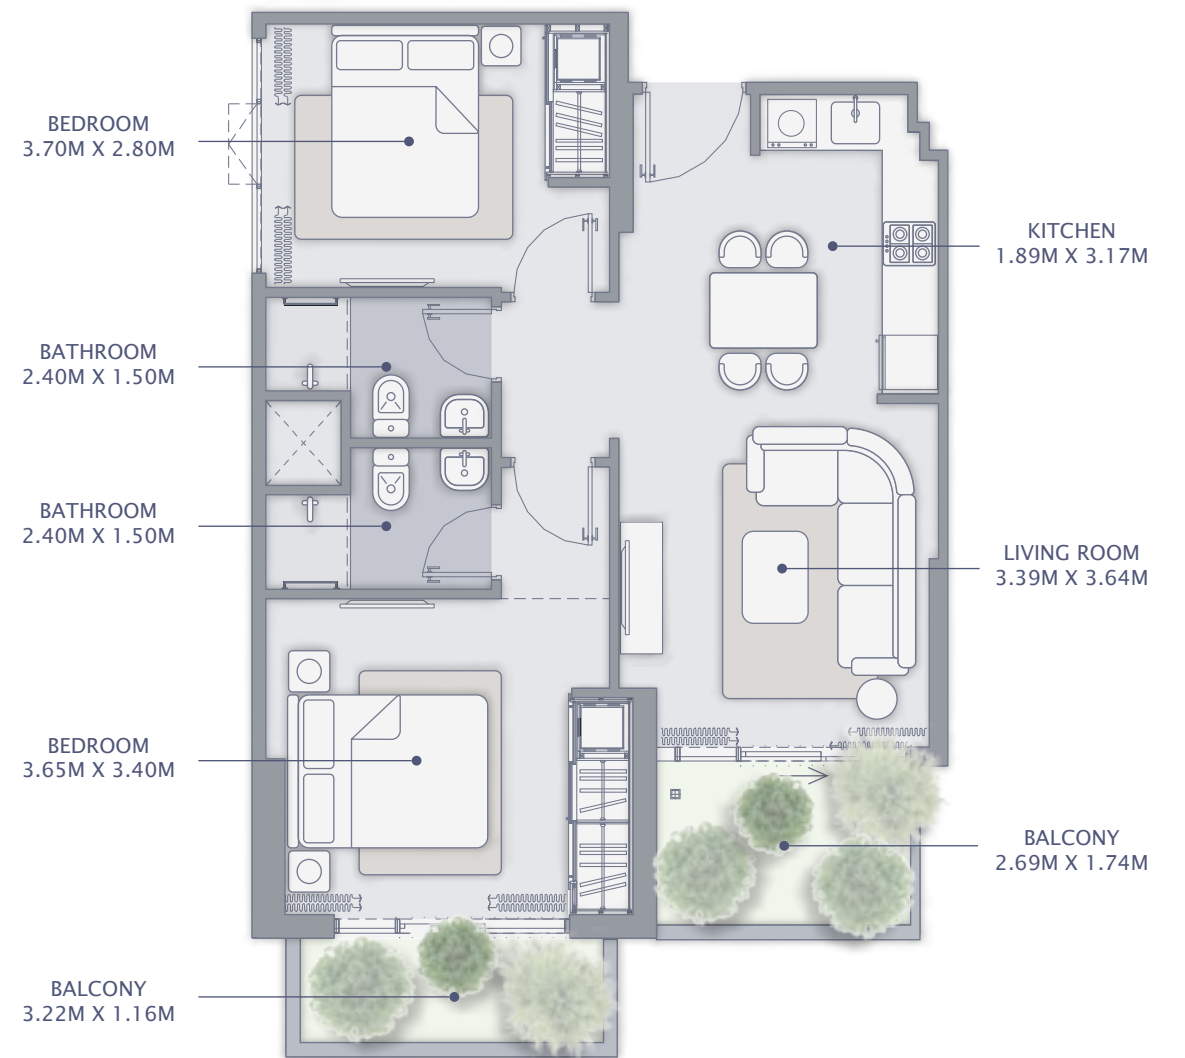

2 BEDROOM TYPE 5 B
1ST TO 4TH FLOOR

SUITE AREA : 667.91 SQ FT
TOTAL AREA : 767.37 SQ FT

BALCONY/TERRACE MIGHT VARY IN EACH UNIT