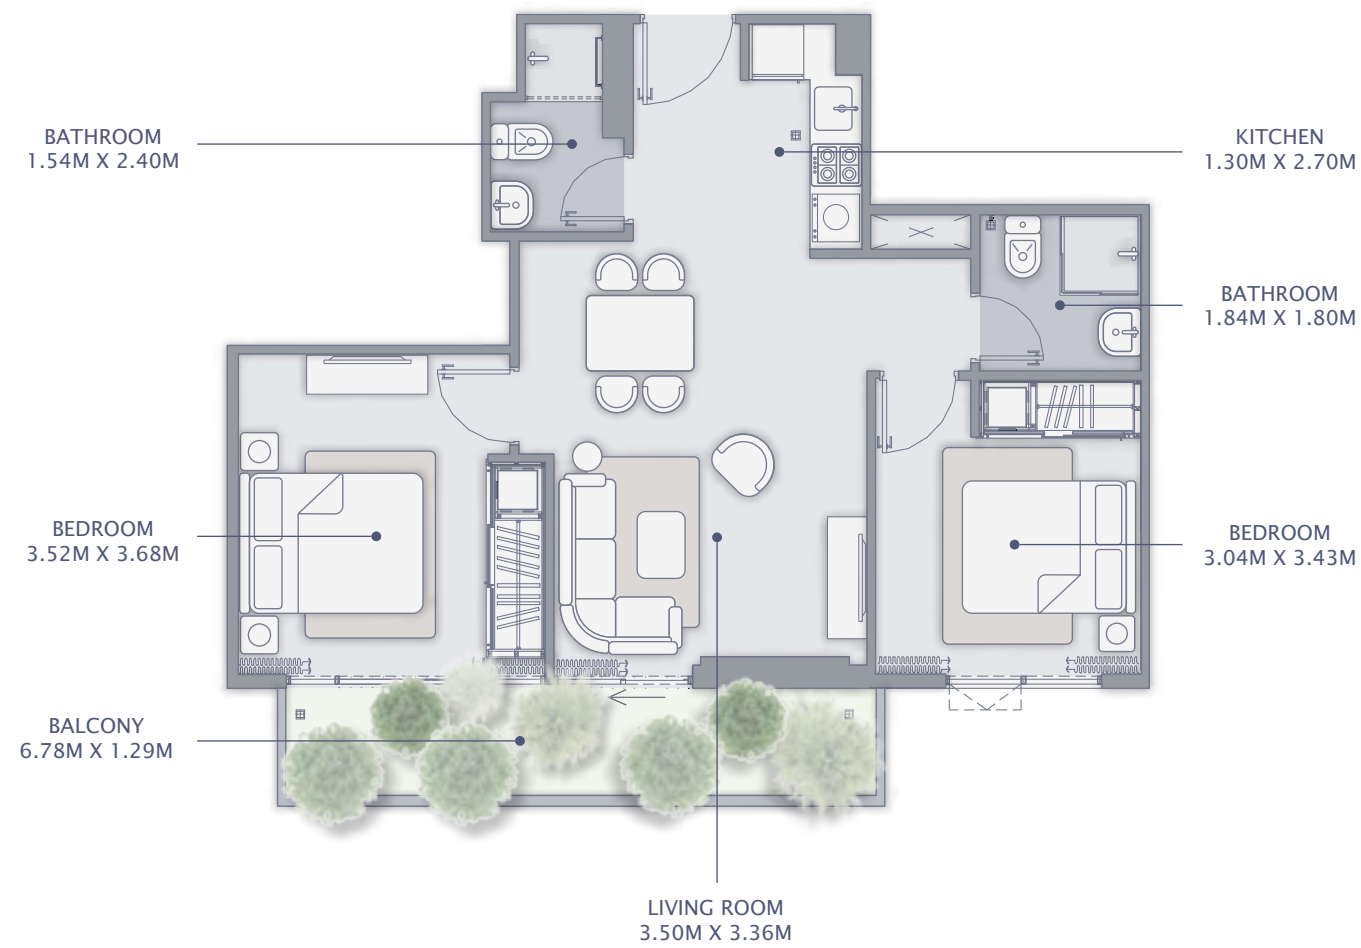

BALCONY/TERRACE MIGHT VARY IN EACH UNIT

*mirage*

— BY AZIZI —

**1 BEDROOM TYPE 2 B**  
1ST TO 8TH FLOOR

**1 BEDROOM TYPE 3 B**  
1ST TO 8TH FLOOR

SUITE AREA : 493.21 SQ FT  
TOTAL AREA : 565.54 SQ FT

SUITE AREA : 454.78 SQ FT  
TOTAL AREA : 522.59 SQ FT

BALCONY/TERRACE MIGHT VARY IN EACH UNIT

*mirage*

— BY AZIZI —

**2 BEDROOM TYPE 2 B**  
1ST TO 8TH FLOOR

SUITE AREA : 675.12 SQ FT  
TOTAL AREA : 777.16 SQ FT

**STUDIO TYPE 2 B**  
1ST TO 8TH FLOOR

SUITE AREA : 261.89 SQ FT  
TOTAL AREA : 302.25 SQ FT

BALCONY/TERRACE MIGHT VARY IN EACH UNIT