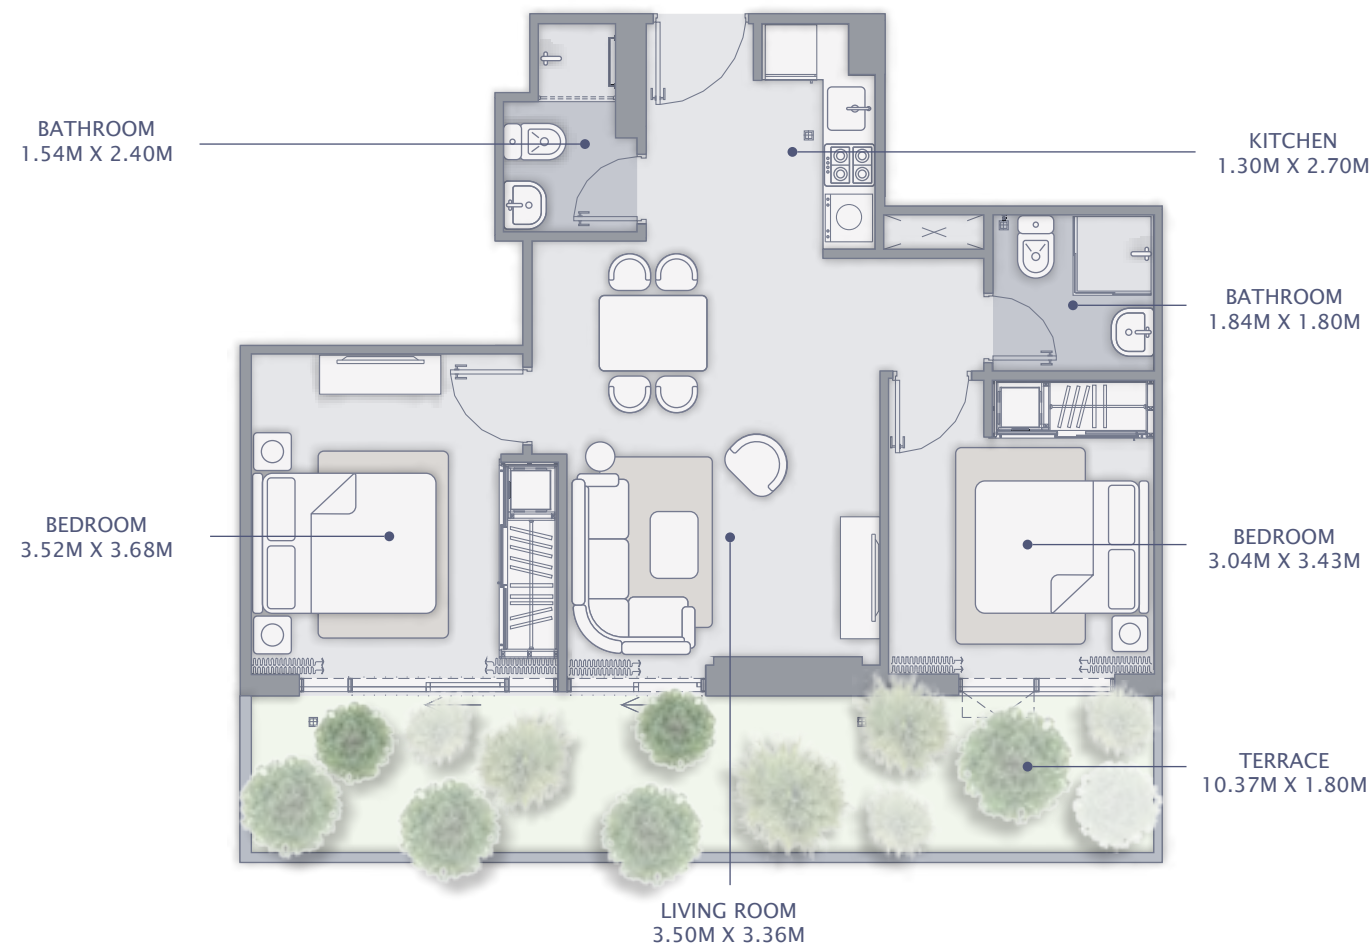

## 1st Floor

## 5th Floor

BALCONY/TERRACE MIGHT VARY IN EACH UNIT

*mirage*

— BY AZIZI —

**1 BEDROOM TYPE 2 A  
GROUND FLOOR**

**2 BEDROOM TYPE 1 A  
GROUND FLOOR**

SUITE AREA : 492.02 SQ FT  
TOTAL AREA : 605.48 SQ FT

SUITE AREA : 713.5 5 SQ FT  
TOTAL AREA : 983.08 SQ FT

BALCONY/TERRACE MIGHT VARY IN EACH UNIT

*mirage*

— BY AZIZI —

**2 BEDROOM TYPE 2 A  
GROUND FLOOR**

SUITE AREA : 674.58 SQ FT  
TOTAL AREA : 903.75 SQ FT

**2 BEDROOM TYPE 3 B  
1ST TO 6TH FLOOR**

SUITE AREA : 683.41 SQ FT  
TOTAL AREA : 789.65 SQ FT