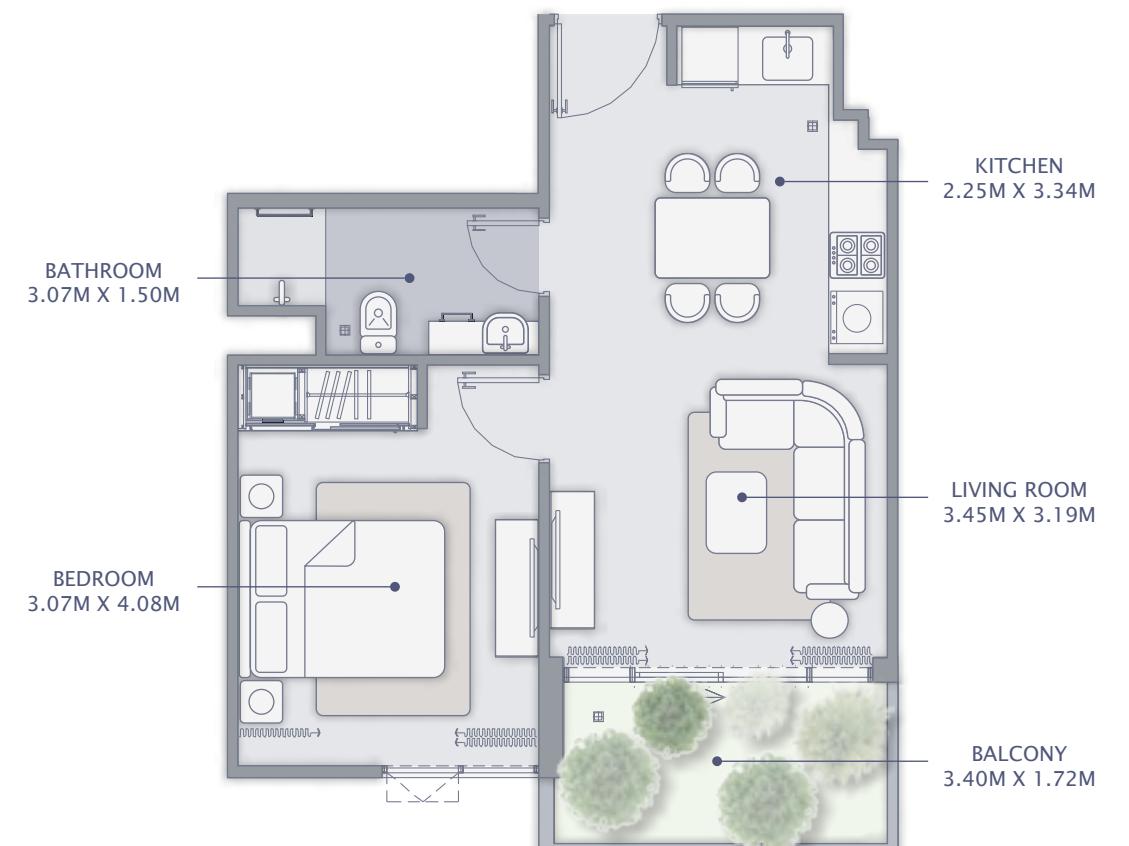

## 5th Floor

BALCONY/TERRACE MIGHT VARY IN EACH UNIT

*mirage*

— BY AZIZI —

**1 BEDROOM TYPE 2 B**  
1ST TO 8TH FLOOR

**1 BEDROOM TYPE 3 B**  
1ST TO 8TH FLOOR

SUITE AREA : 493.21 SQ FT  
TOTAL AREA : 565.54 SQ FT

SUITE AREA : 454.78 SQ FT  
TOTAL AREA : 522.59 SQ FT

BALCONY/TERRACE MIGHT VARY IN EACH UNIT