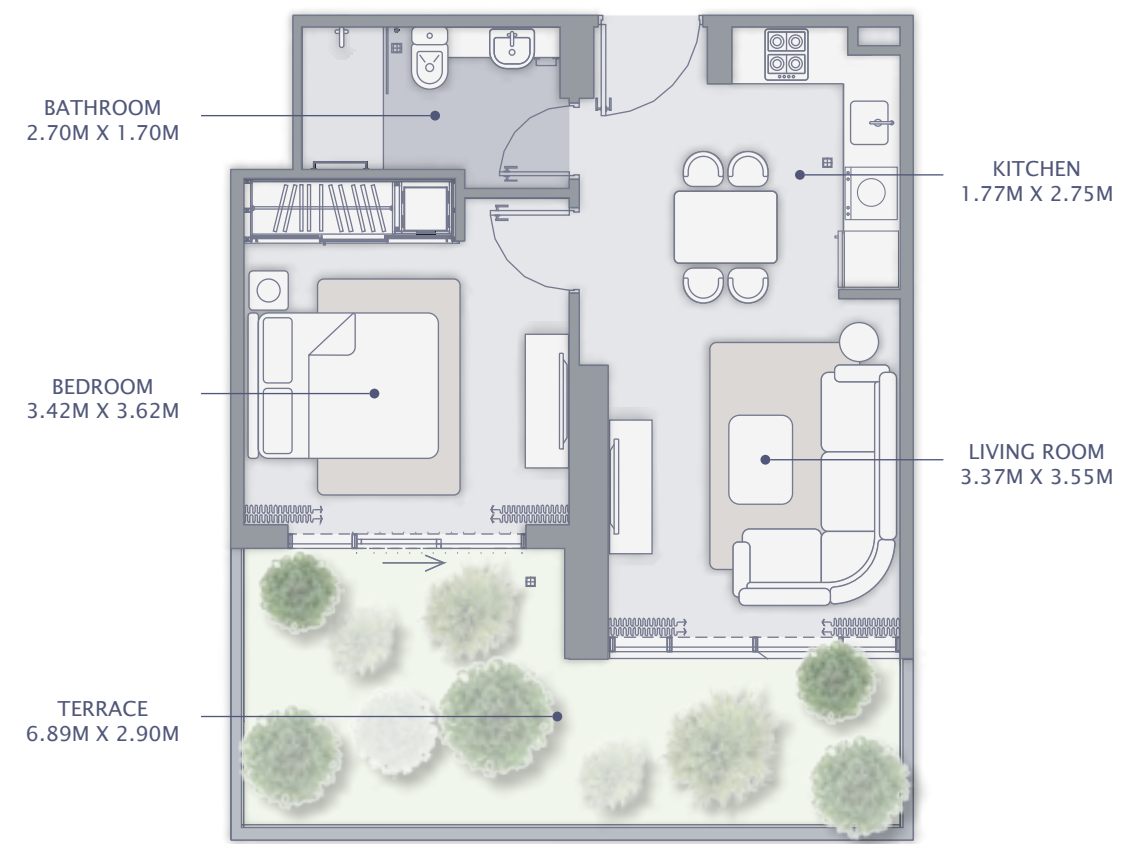

## 1st Floor

## 5th Floor

## 6th Floor

*mirage*

— BY AZIZI —

**STUDIO TYPE 1 A  
GROUND FLOOR**

**1 BEDROOM TYPE 1 A  
GROUND FLOOR**

SUITE AREA : 274.37 SQ FT  
TOTAL AREA : 399.24 SQ FT

SUITE AREA : 447.03 SQ FT  
TOTAL AREA : 641.00 SQ FT

BALCONY/TERRACE MIGHT VARY IN EACH UNIT

*mirage*

— BY AZIZI —

**1 BEDROOM TYPE 2 A  
GROUND FLOOR**

**2 BEDROOM TYPE 1 A  
GROUND FLOOR**

SUITE AREA : 492.02 SQ FT  
TOTAL AREA : 605.48 SQ FT

SUITE AREA : 713.5 5 SQ FT  
TOTAL AREA : 983.08 SQ FT