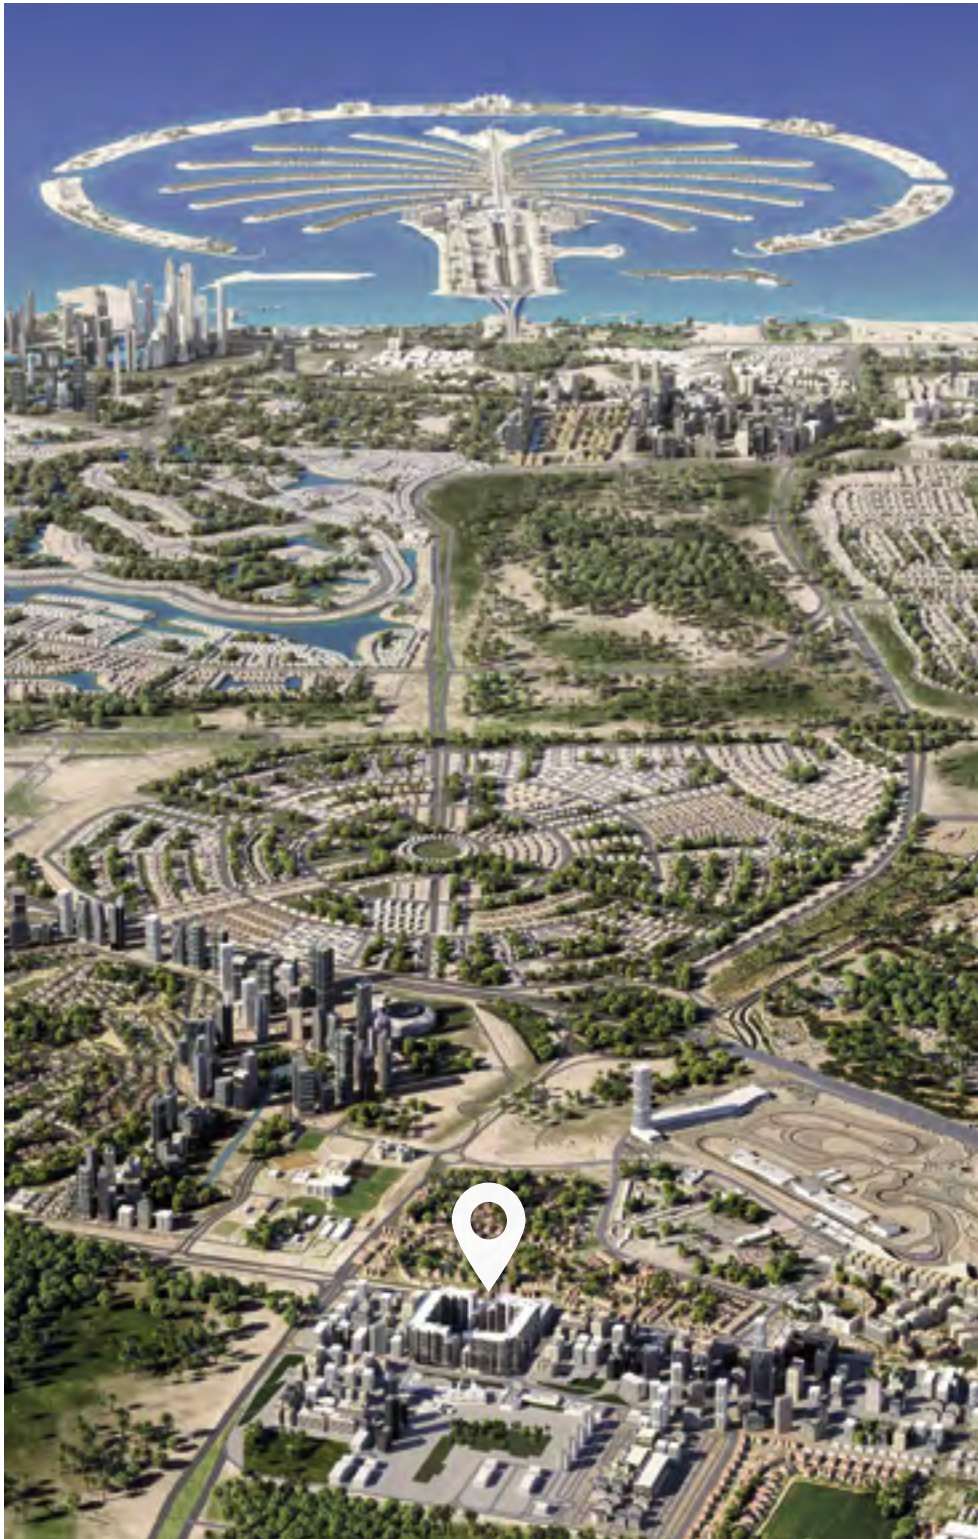

mirage

— by AZIZI —

≡ AZIZI

MIRAGE

LOCATION BENEFITS

2 MINS
Equestrian Club

20 MINS
Dubai Marina/JBR

3 MINS
Motor City/
Dubai Autdrome

18 MINS
Dubai Eye

5 MINS
Dubai Sports City

20 MINS
The Palm Jumeirah

3 MINS
Mohammed Bin
Zayed Road

8 MINS
Al Khail Road

18 MINS
Dubai Expo 2020

25 MINS
Al Maktoum
International Airport

Connect, Innovate, and re-energize in your space of maximized comfort, convenience, and possibilities.