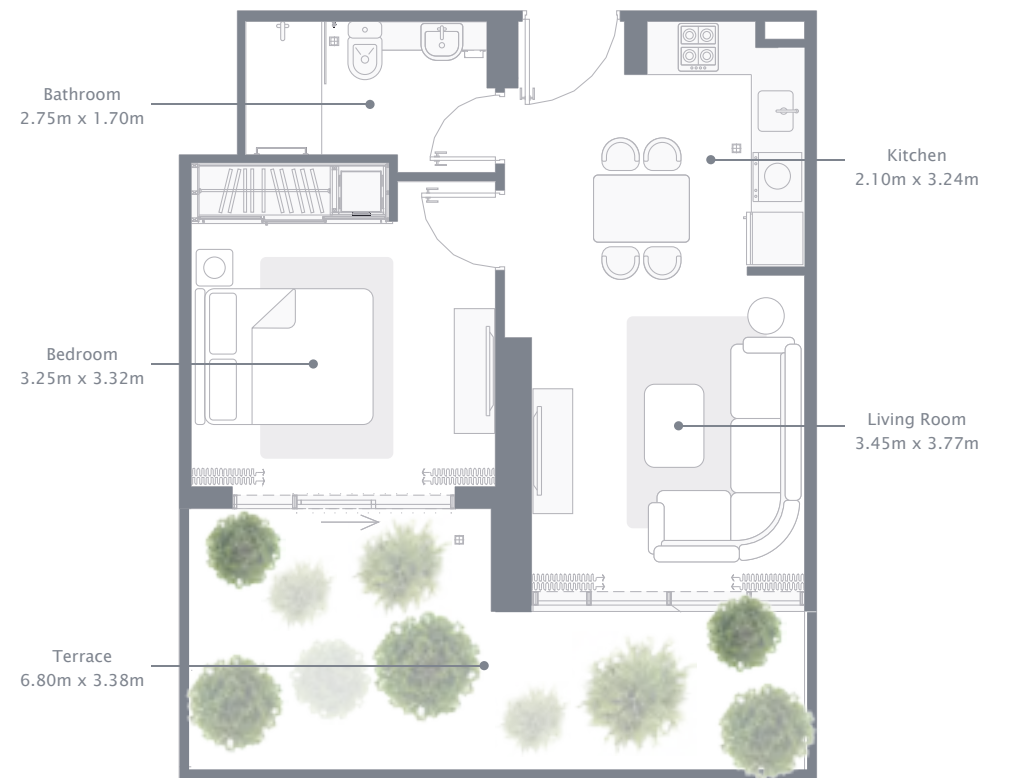

ميراج، عنوان مخصص لنمط حياة متحرر ولمغامرات وذكريات لا تنسى في الهواء الطلق.

mirage
— by AZIZI —

RENDERS ARE FOR ILLUSTRATIVE PURPOSES ONLY

FLOORPLAN
STUDIO

SUITE AREA : 274.37 SQ FT
TOTAL AREA : 399.24 SQ FT

FLOOR PLANS ARE FOR ILLUSTRATIVE PURPOSES ONLY.
BALCONY AND TERRACE SPACE MAY VARY.

FLOORPLAN
1 BEDROOM

SUITE AREA : 462.21 SQ FT
TOTAL AREA : 653.81 SQ FT

FLOOR PLANS ARE FOR ILLUSTRATIVE PURPOSES ONLY.
BALCONY AND TERRACE SPACE MAY VARY.

FLOORPLAN
2 BEDROOM

SUITE AREA : 713.55 SQ FT
TOTAL AREA : 983.08 SQ FT

FLOOR PLANS ARE FOR ILLUSTRATIVE PURPOSES ONLY.
BALCONY AND TERRACE SPACE MAY VARY.

NOTE: PLAN AND DETAILS INCLUDED ARE INDICATIVE ONLY AND ARE SUBJECT TO CHANGE BY THE MASTER DEVELOPER/DEVELOPER/SELLER AT ITS SOLE DISCRETION WITHOUT NOTICE AND/OR LIABILITY. ALL IMAGES, INCLUDING FEATURES, FINISHES, FURNISHINGS AND SCALE ARE ILLUSTRATIVE ONLY. FINAL AREAS, DIMENSIONS, LAYOUT AND MATERIALS MAY DIFFER FROM THOSE STATED, AND THE LAYOUT MAY BE MIRRORED. THE PLOT AREA SHOWN IS ILLUSTRATIVE ONLY AND THE ACTUAL PLOT AREA MAY VARY DEPENDING ON THE PLOT LOCATION IN THE MASTER COMMUNITY AS SELECTED BY THE PURCHASER.