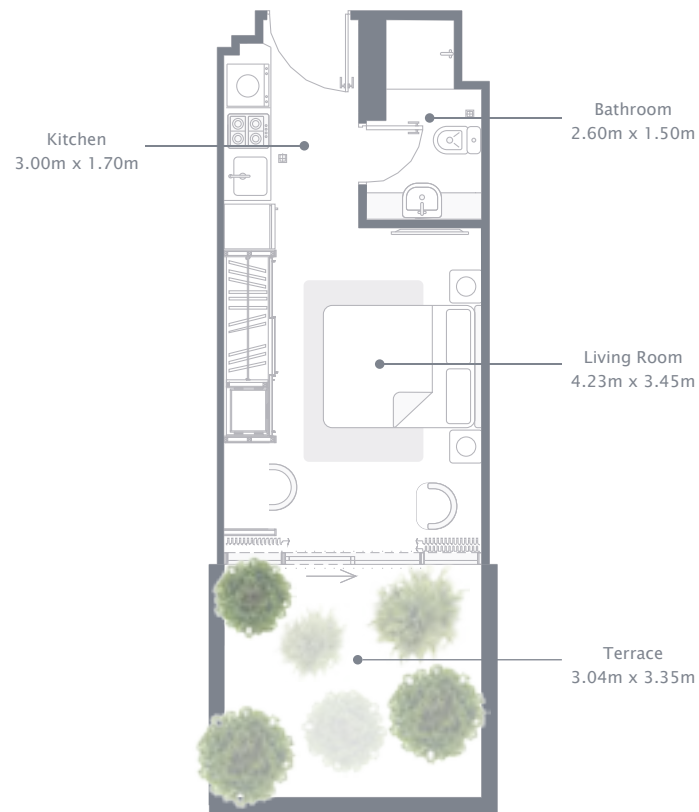

ميراج، عنوان مخصص لنمط حياة متحرر ولمغامرات وذكريات لا تنسى في الهواء الطلق.

mirage
— by AZIZI —

RENDERS ARE FOR ILLUSTRATIVE PURPOSES ONLY

FLOORPLAN
STUDIO

SUITE AREA : 274.37 SQ FT
TOTAL AREA : 399.24 SQ FT

FLOOR PLANS ARE FOR ILLUSTRATIVE PURPOSES ONLY.
BALCONY AND TERRACE SPACE MAY VARY.

FLOORPLAN
1 BEDROOM

SUITE AREA : 462.21 SQ FT
TOTAL AREA : 653.81 SQ FT

FLOOR PLANS ARE FOR ILLUSTRATIVE PURPOSES ONLY.
BALCONY AND TERRACE SPACE MAY VARY.